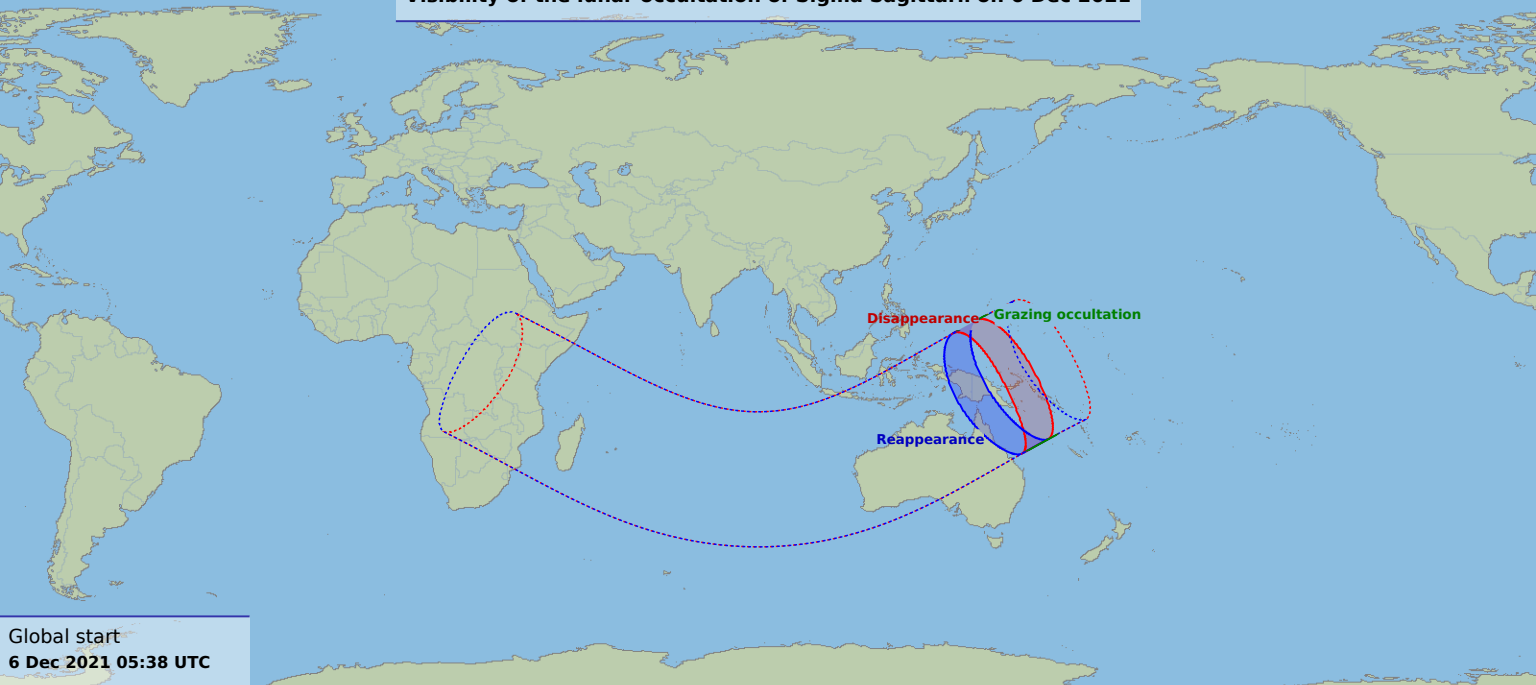

Visibility of the lunar occultation of Sigma Sagittarii on 6 Dec 2021

Global start
6 Dec 2021 05:38 UTC

Global end
6 Dec 2021 09:45 UTC