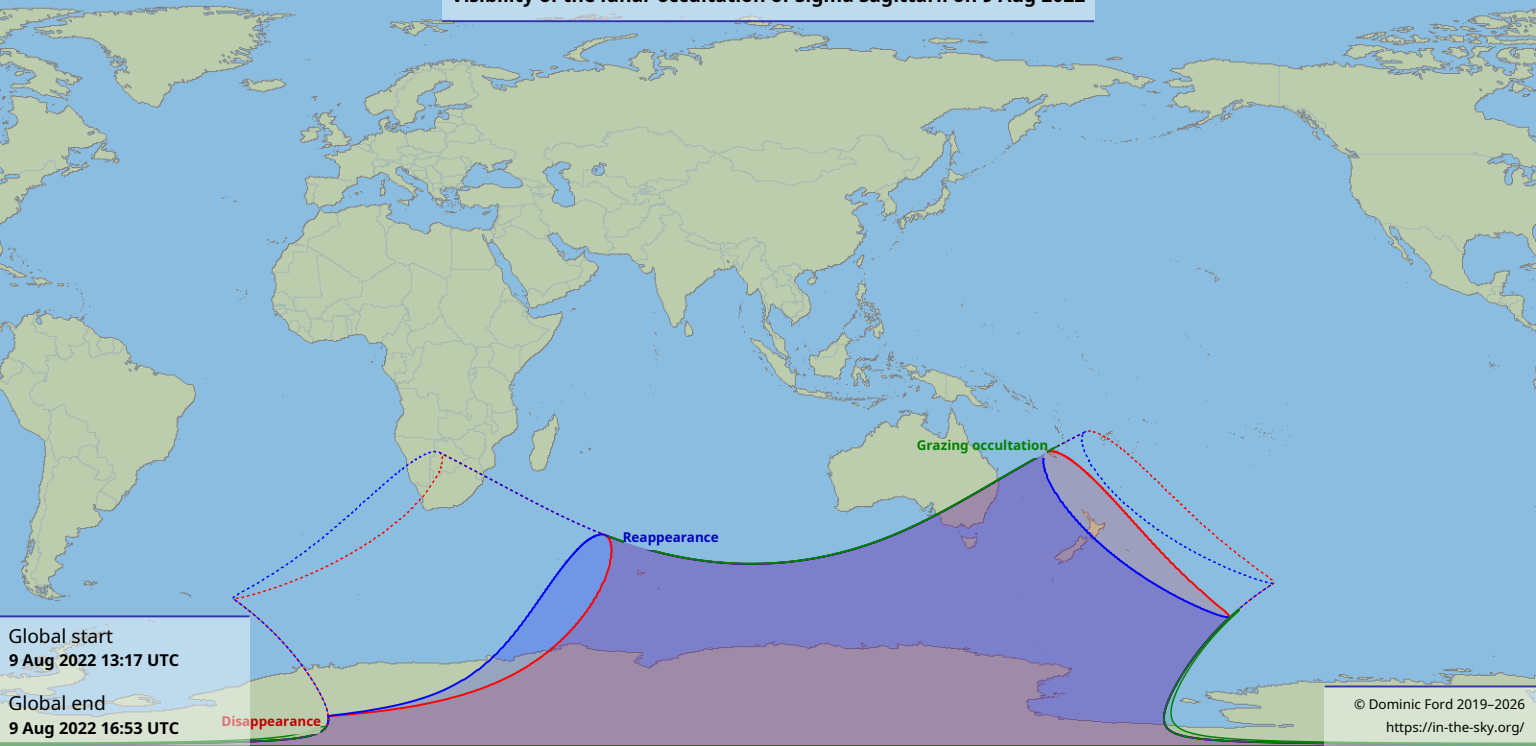

Visibility of the lunar occultation of Sigma Sagittarii on 9 Aug 2022

Global start
9 Aug 2022 13:17 UTC

Global end
9 Aug 2022 16:53 UTC

Disappearance

Reappearance

Grazing occultation