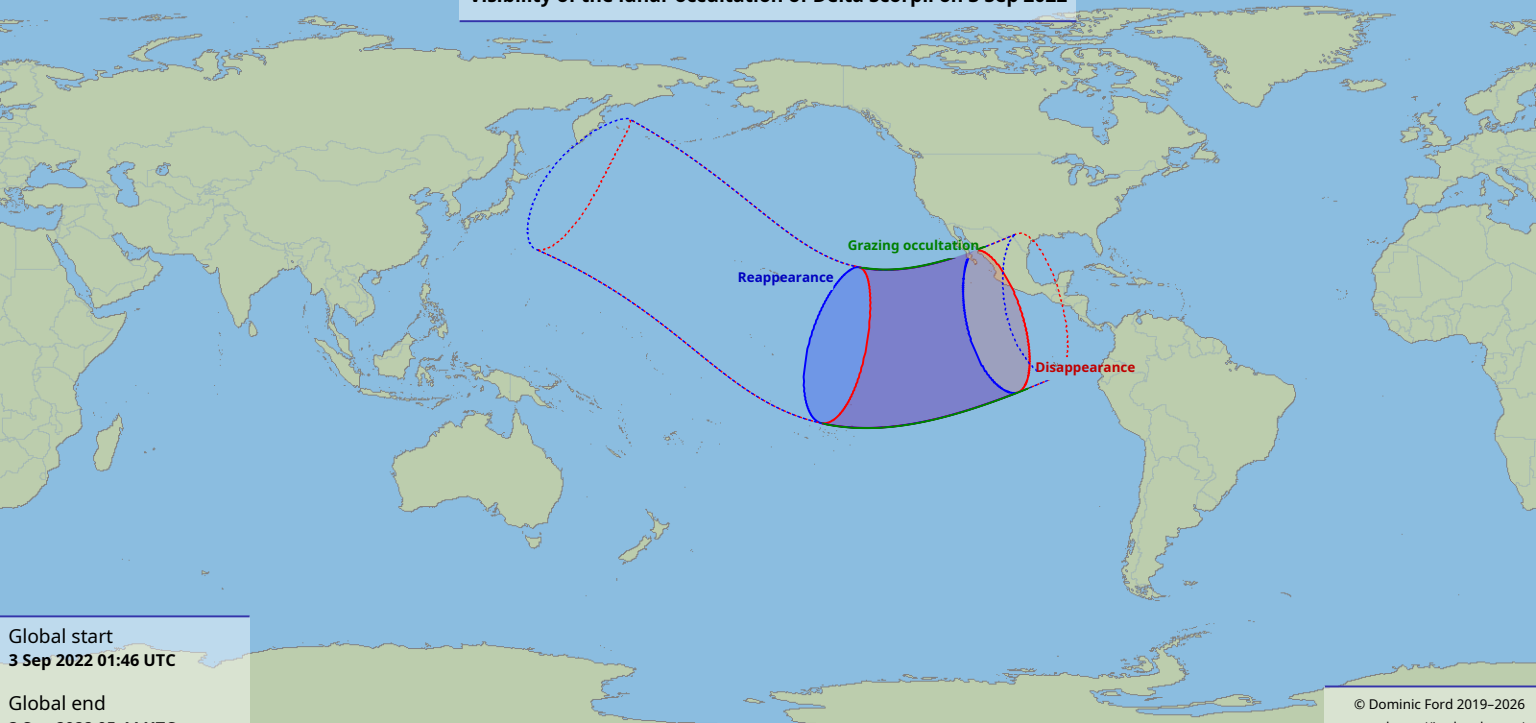

# Visibility of the lunar occultation of Delta Scorpii on 3 Sep 2022

Global start  
3 Sep 2022 01:46 UTC

Global end  
3 Sep 2022 05:44 UTC