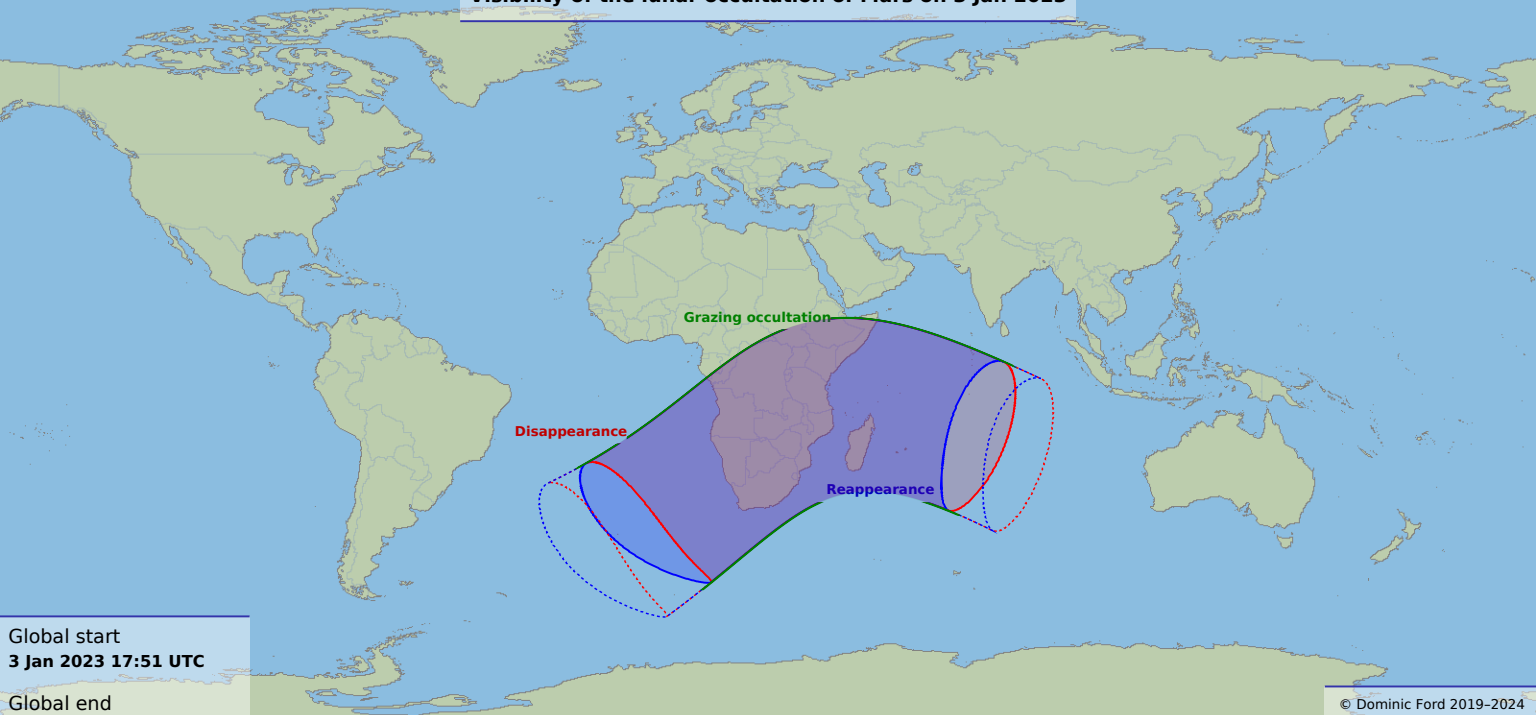

Visibility of the lunar occultation of Mars on 3 Jan 2023

Global start
3 Jan 2023 17:51 UTC

Global end
3 Jan 2023 21:52 UTC