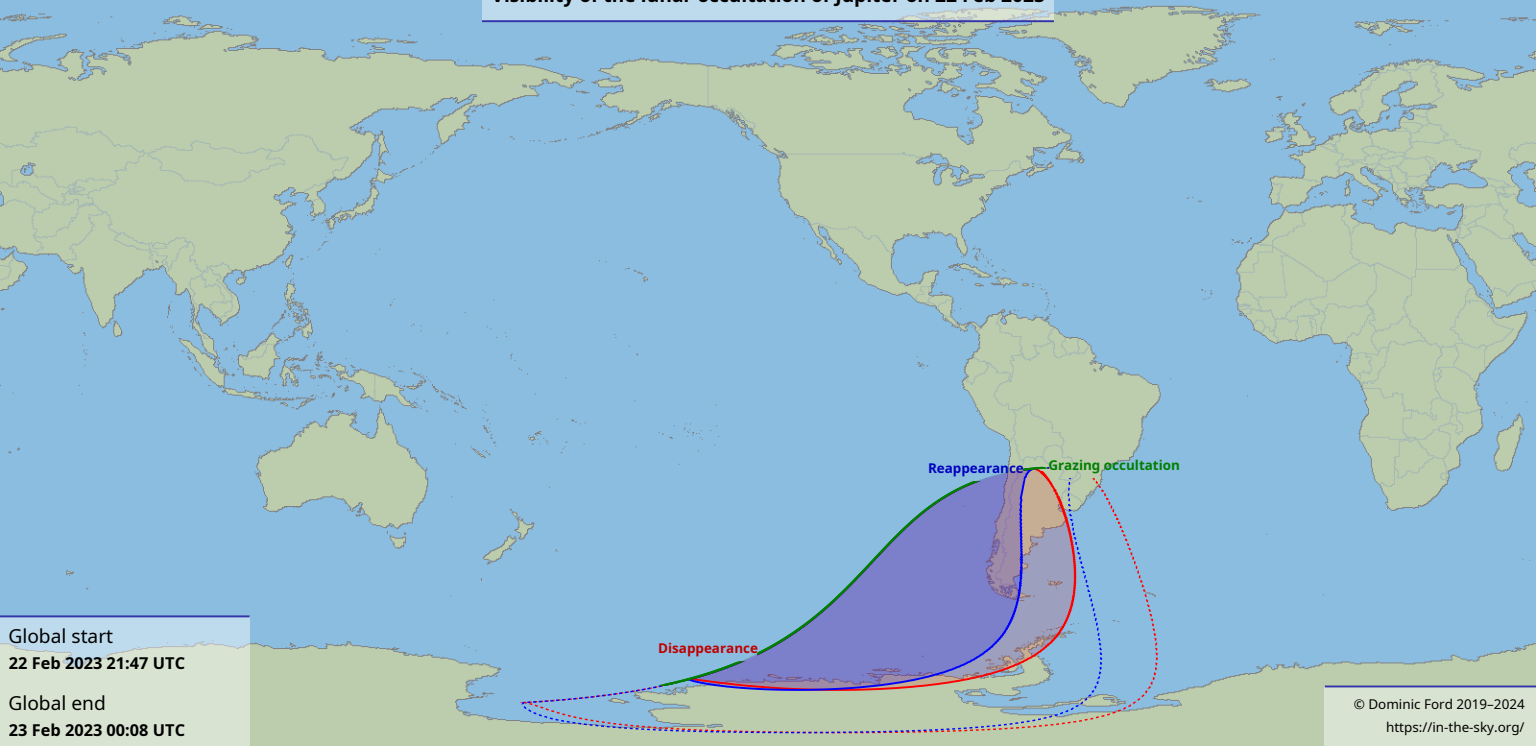

Visibility of the lunar occultation of Jupiter on 22 Feb 2023

Global start
22 Feb 2023 21:47 UTC

Global end
23 Feb 2023 00:08 UTC