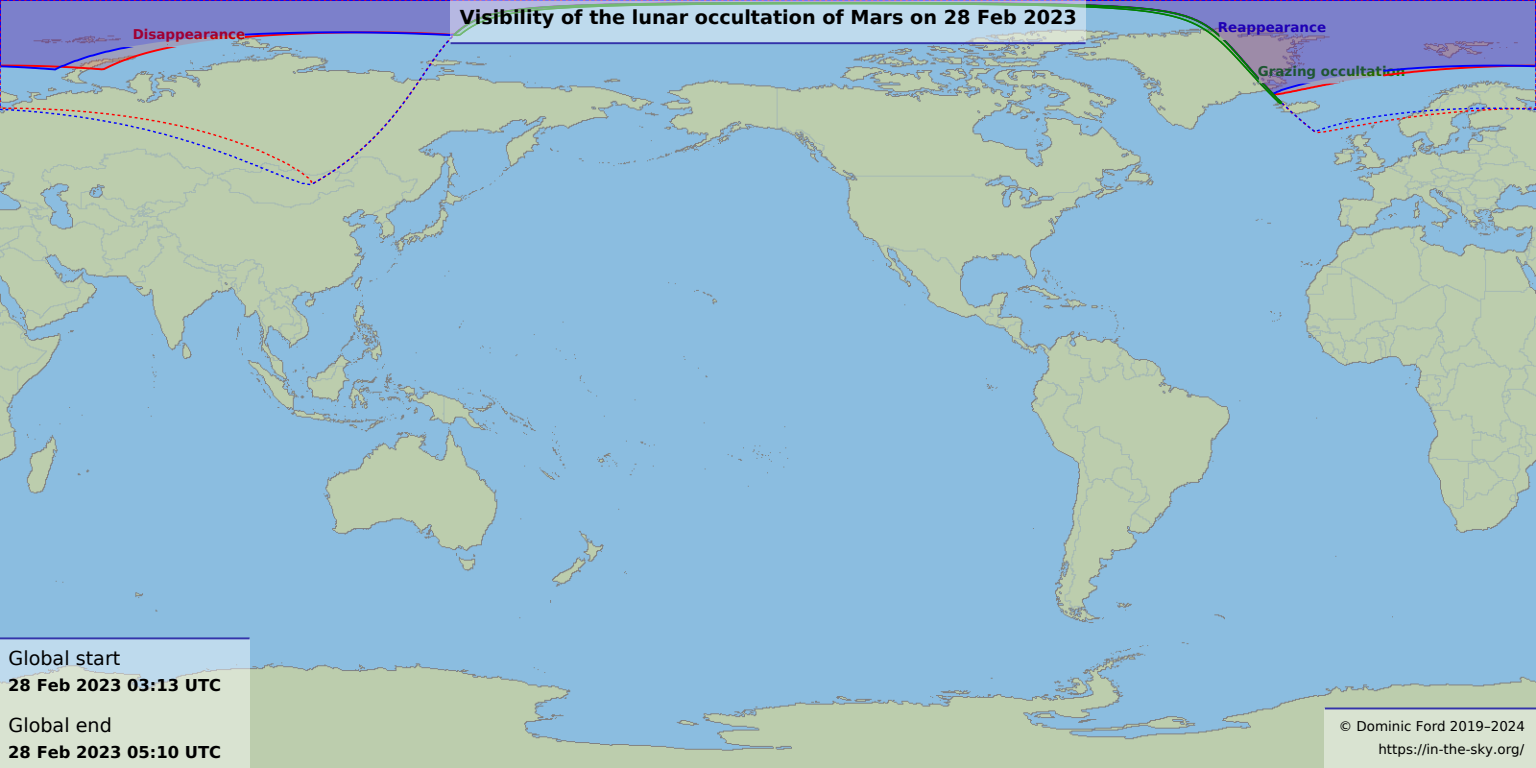

Visibility of the lunar occultation of Mars on 28 Feb 2023

Disappearance

Reappearance

Grazing occultation

Global start
28 Feb 2023 03:13 UTC

Global end
28 Feb 2023 05:10 UTC