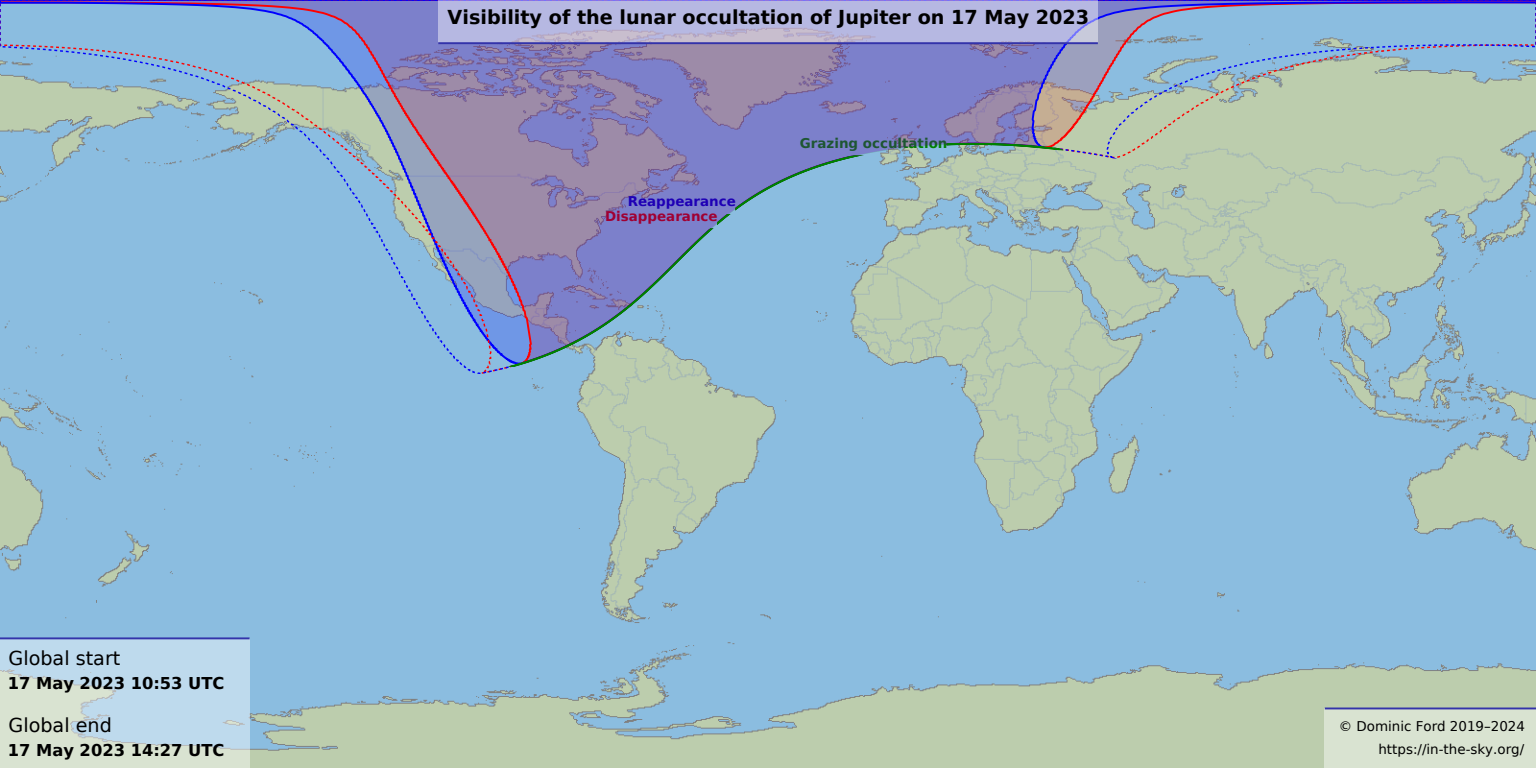

# Visibility of the lunar occultation of Jupiter on 17 May 2023

Global start  
17 May 2023 10:53 UTC

Global end  
17 May 2023 14:27 UTC