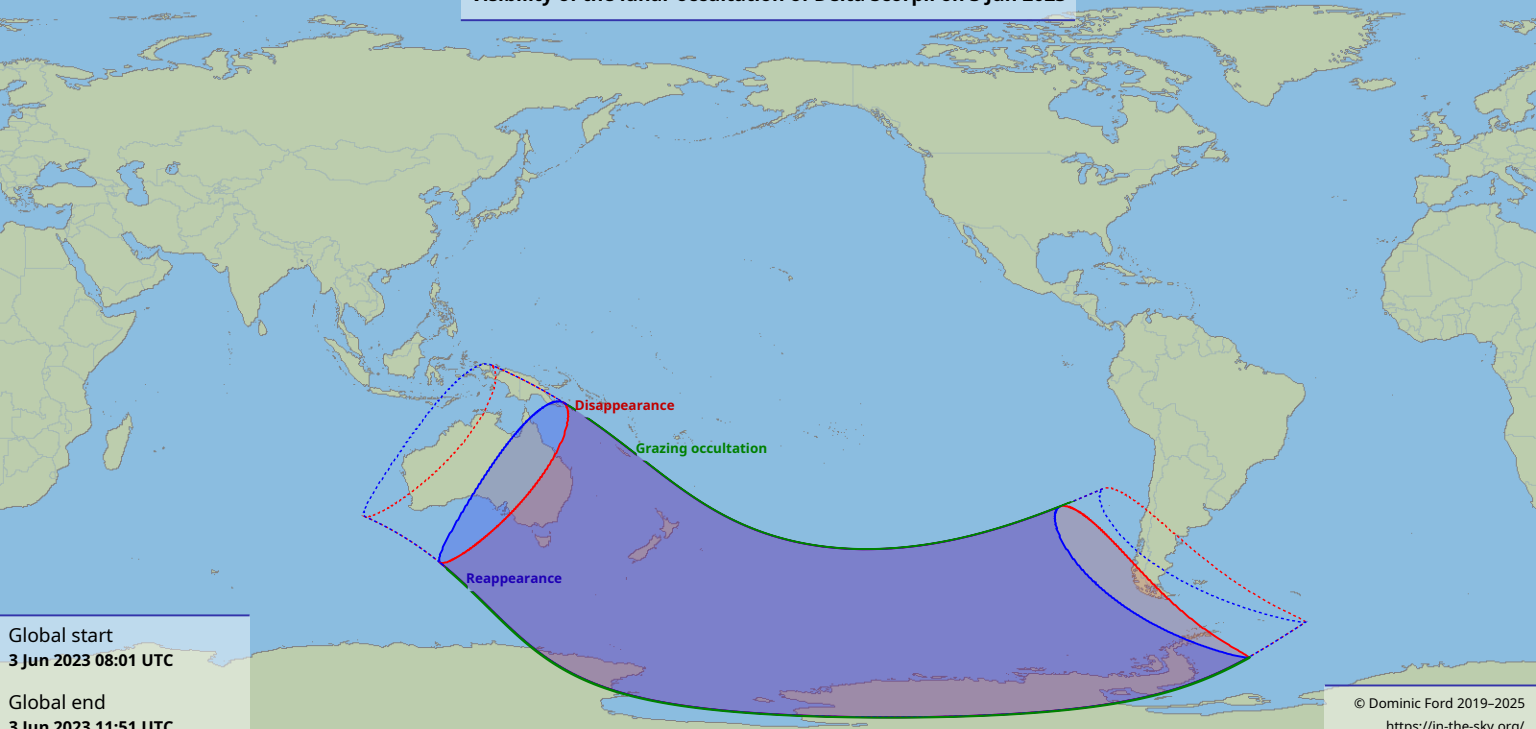

# Visibility of the lunar occultation of Delta Scorpii on 3 Jun 2023

Global start  
3 Jun 2023 08:01 UTC

Global end  
3 Jun 2023 11:51 UTC