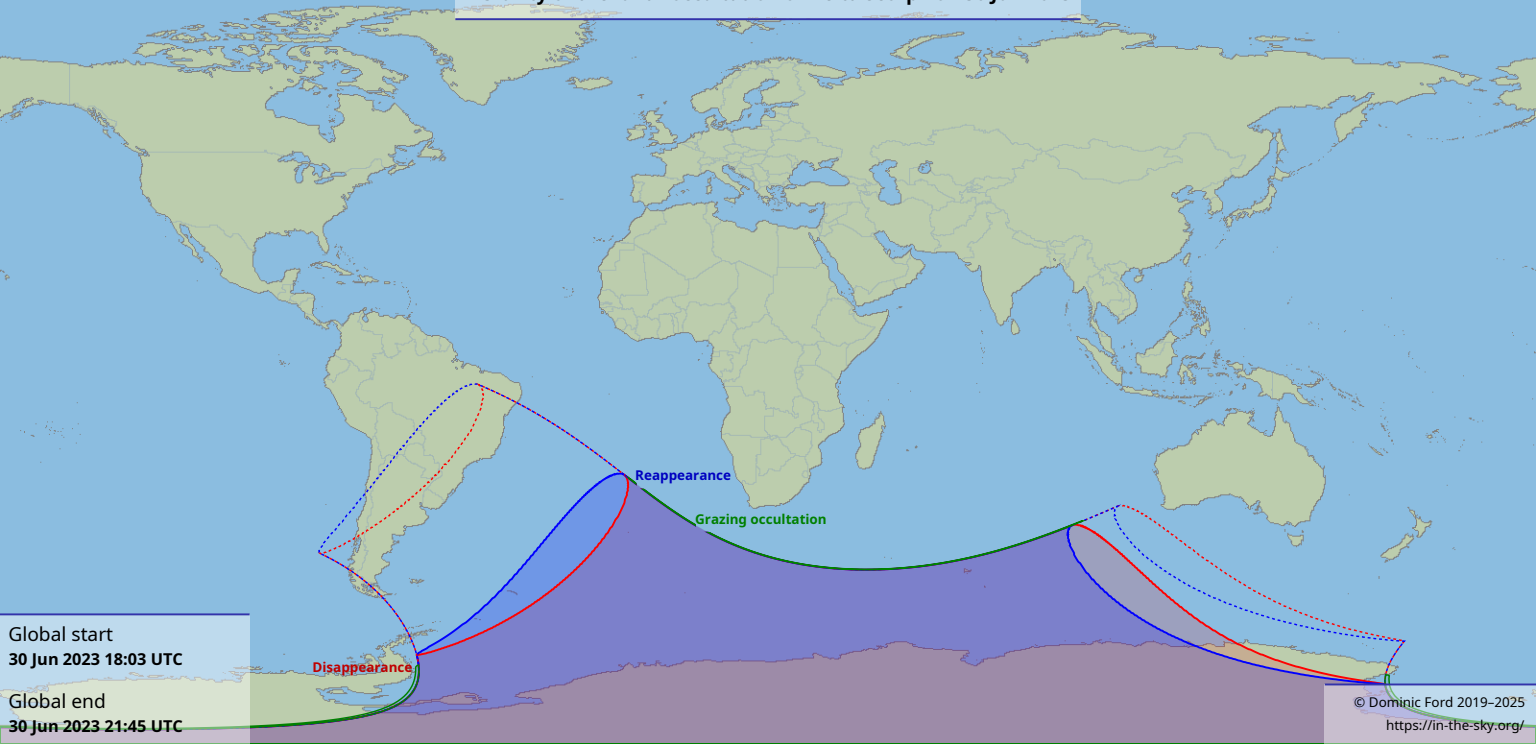

Visibility of the lunar occultation of Delta Scorpii on 30 Jun 2023

Global start
30 Jun 2023 18:03 UTC

Global end
30 Jun 2023 21:45 UTC