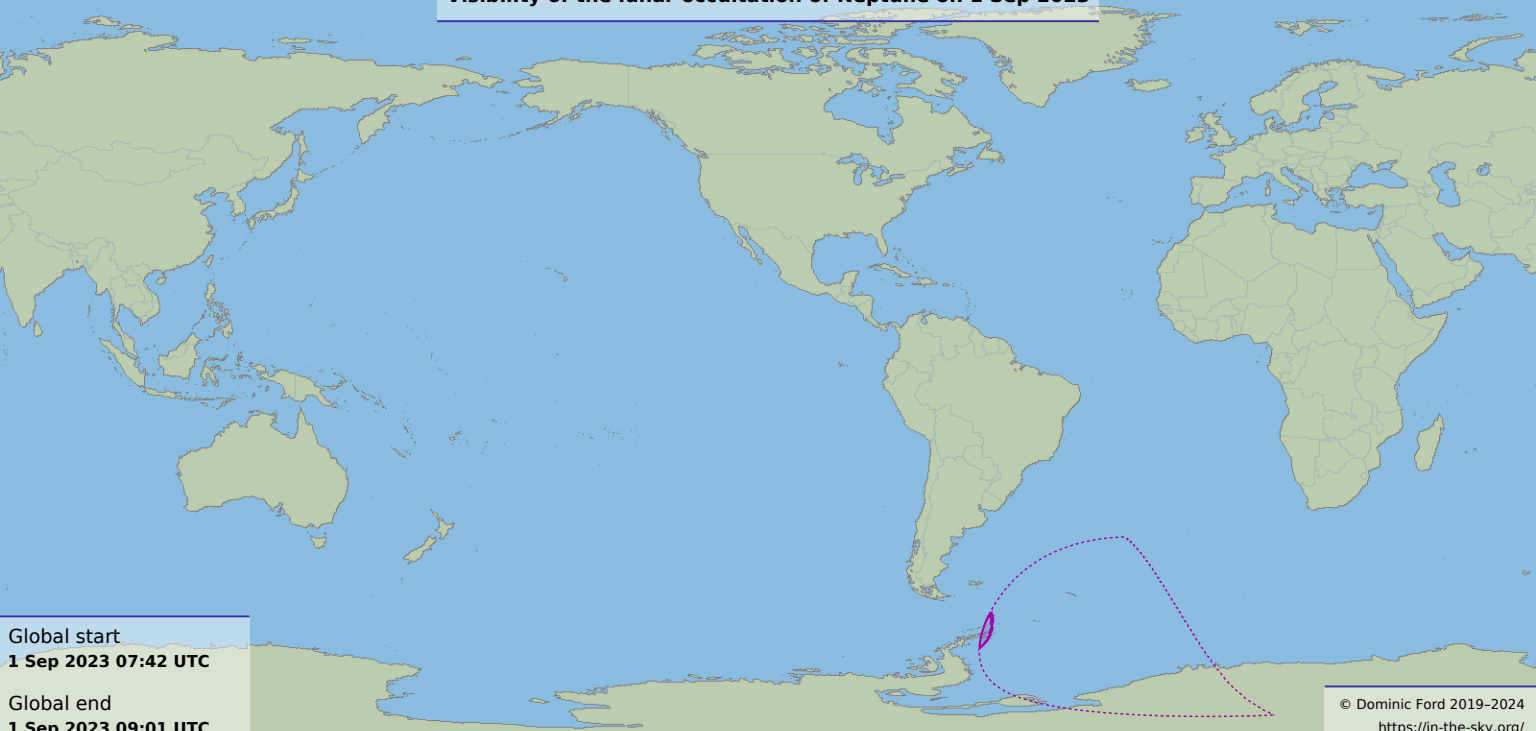

Visibility of the lunar occultation of Neptune on 1 Sep 2023

Global start
1 Sep 2023 07:42 UTC

Global end
1 Sep 2023 09:01 UTC