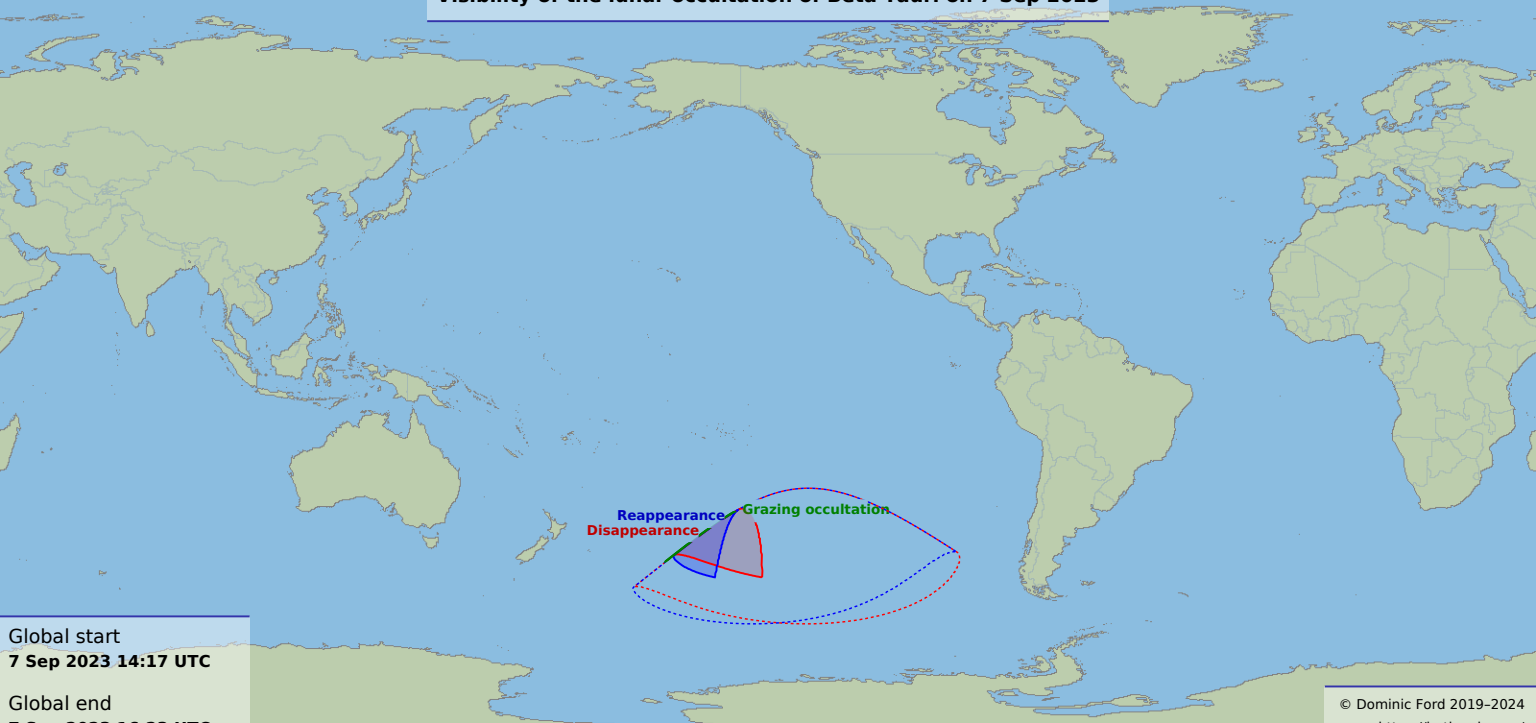

Visibility of the lunar occultation of Beta Tauri on 7 Sep 2023

Global start
7 Sep 2023 14:17 UTC

Global end
7 Sep 2023 16:23 UTC