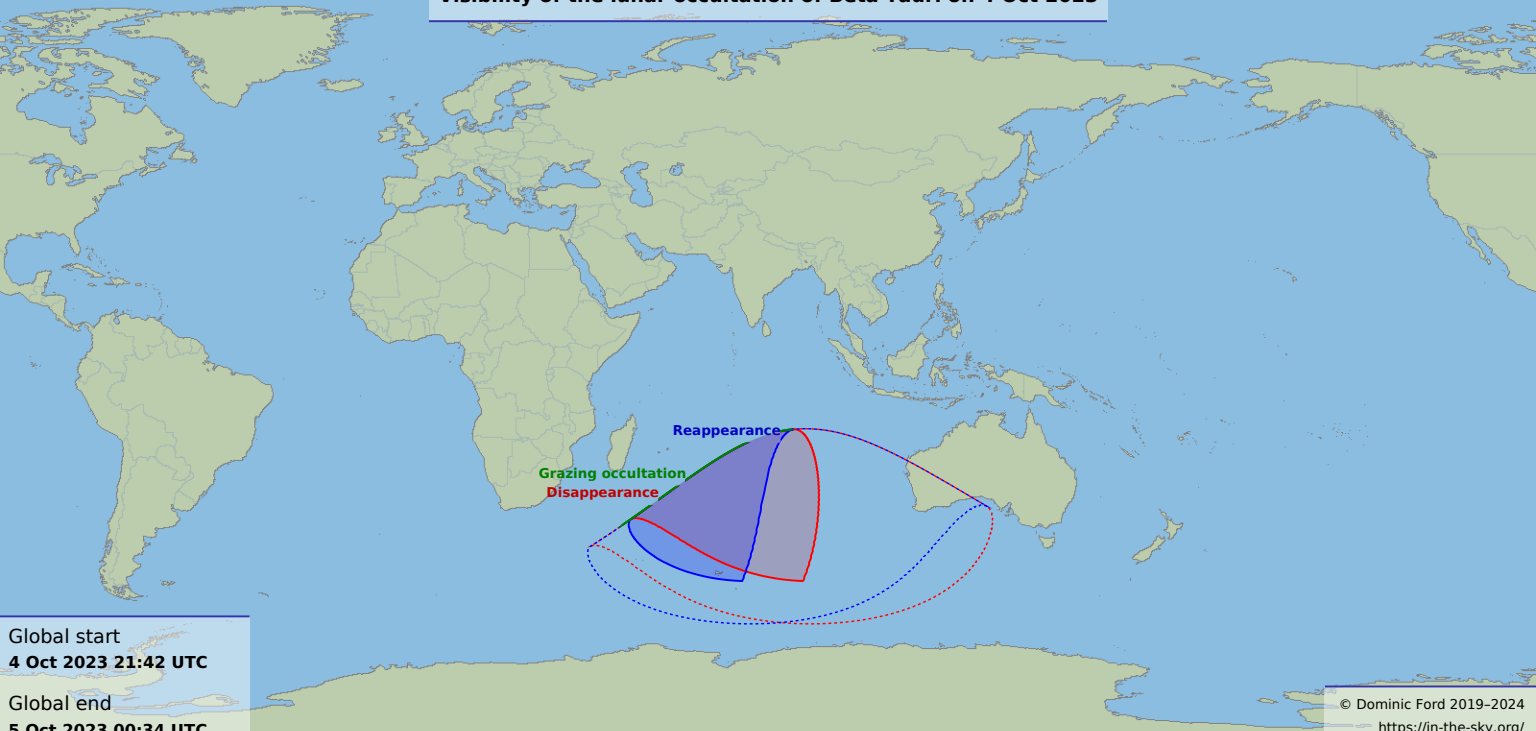

Visibility of the lunar occultation of Beta Tauri on 4 Oct 2023

Global start
4 Oct 2023 21:42 UTC

Global end
5 Oct 2023 00:34 UTC