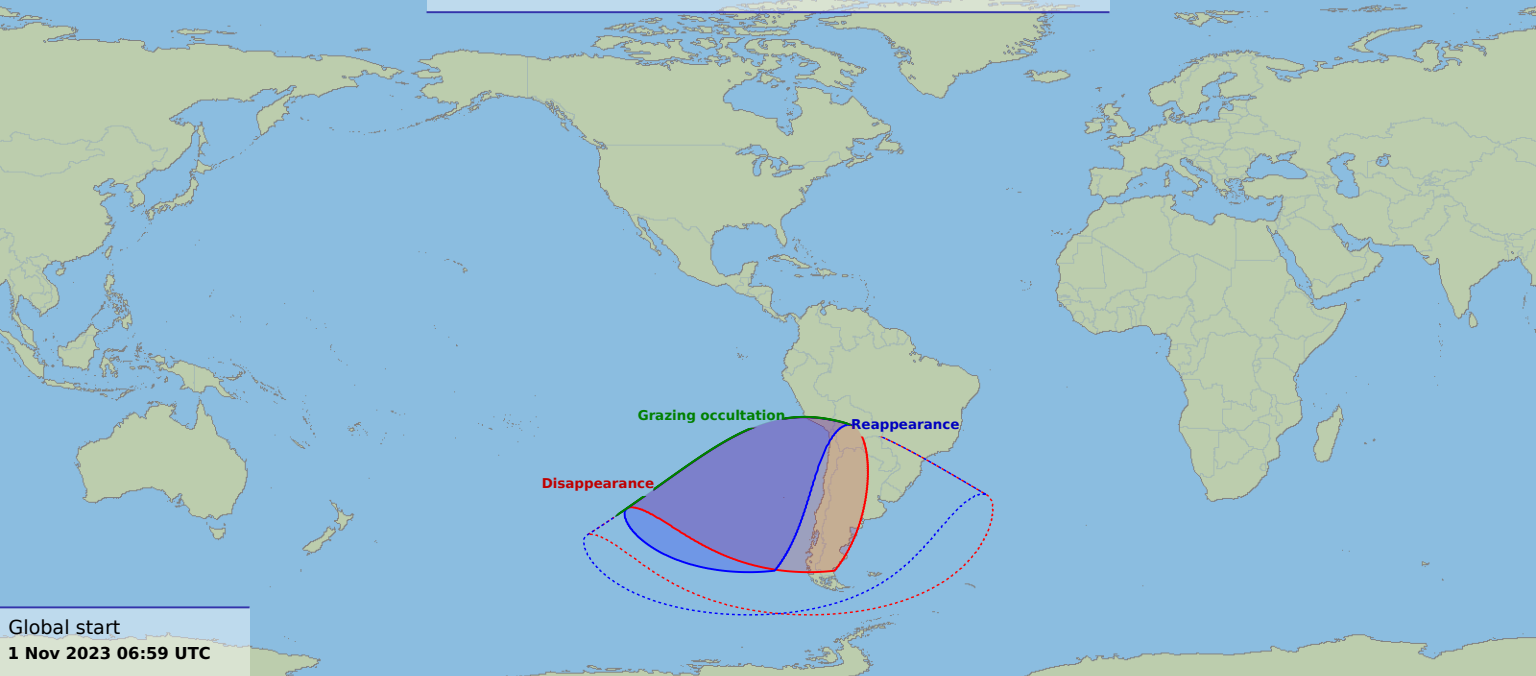

Visibility of the lunar occultation of Beta Tauri on 1 Nov 2023

Global start
1 Nov 2023 06:59 UTC

Global end
1 Nov 2023 09:50 UTC