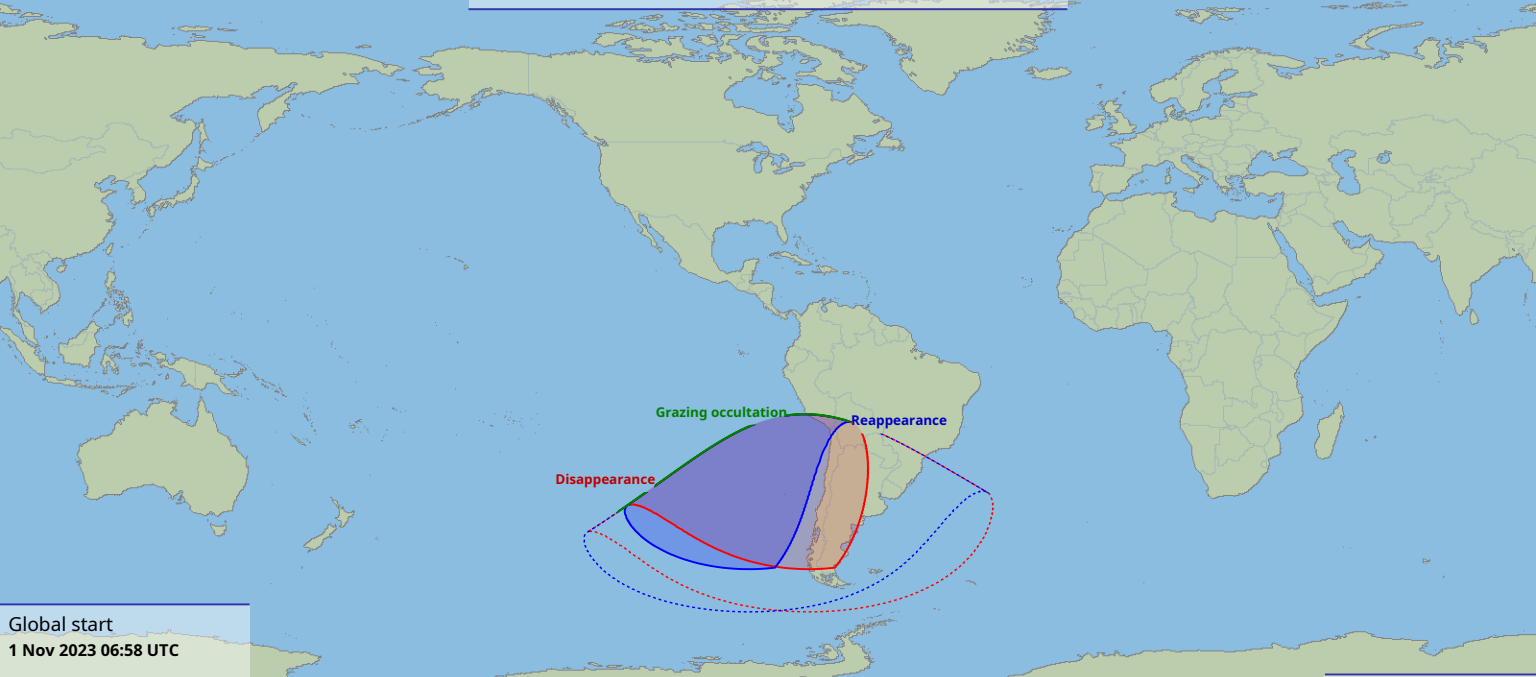

# Visibility of the lunar occultation of Beta Tauri on 1 Nov 2023

Global start  
1 Nov 2023 06:58 UTC

Global end  
1 Nov 2023 09:50 UTC