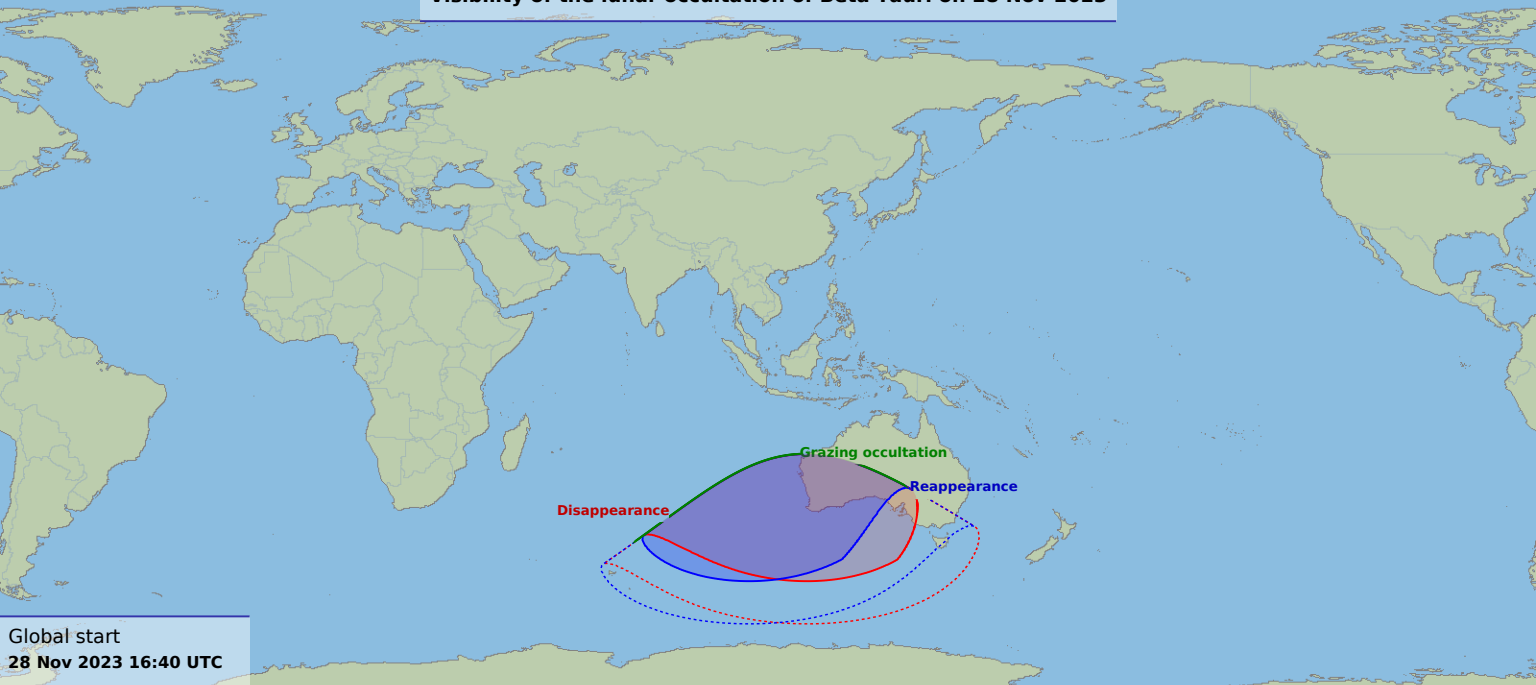

# Visibility of the lunar occultation of Beta Tauri on 28 Nov 2023

Global start  
28 Nov 2023 16:40 UTC

Global end  
28 Nov 2023 19:10 UTC