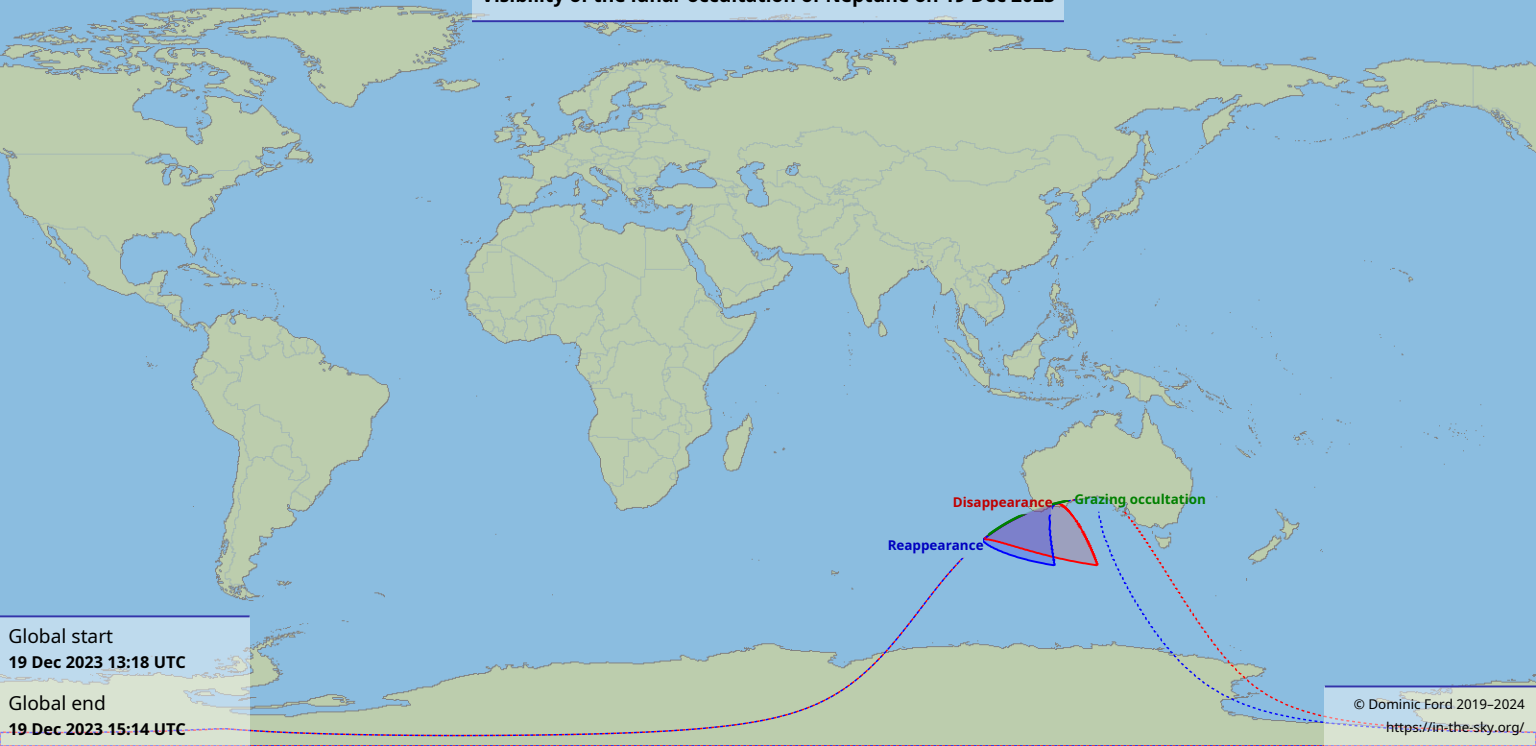

Visibility of the lunar occultation of Neptune on 19 Dec 2023

Global start
19 Dec 2023 13:18 UTC

Global end
19 Dec 2023 15:14 UTC

Reappearance Disappearance Grazing occultation