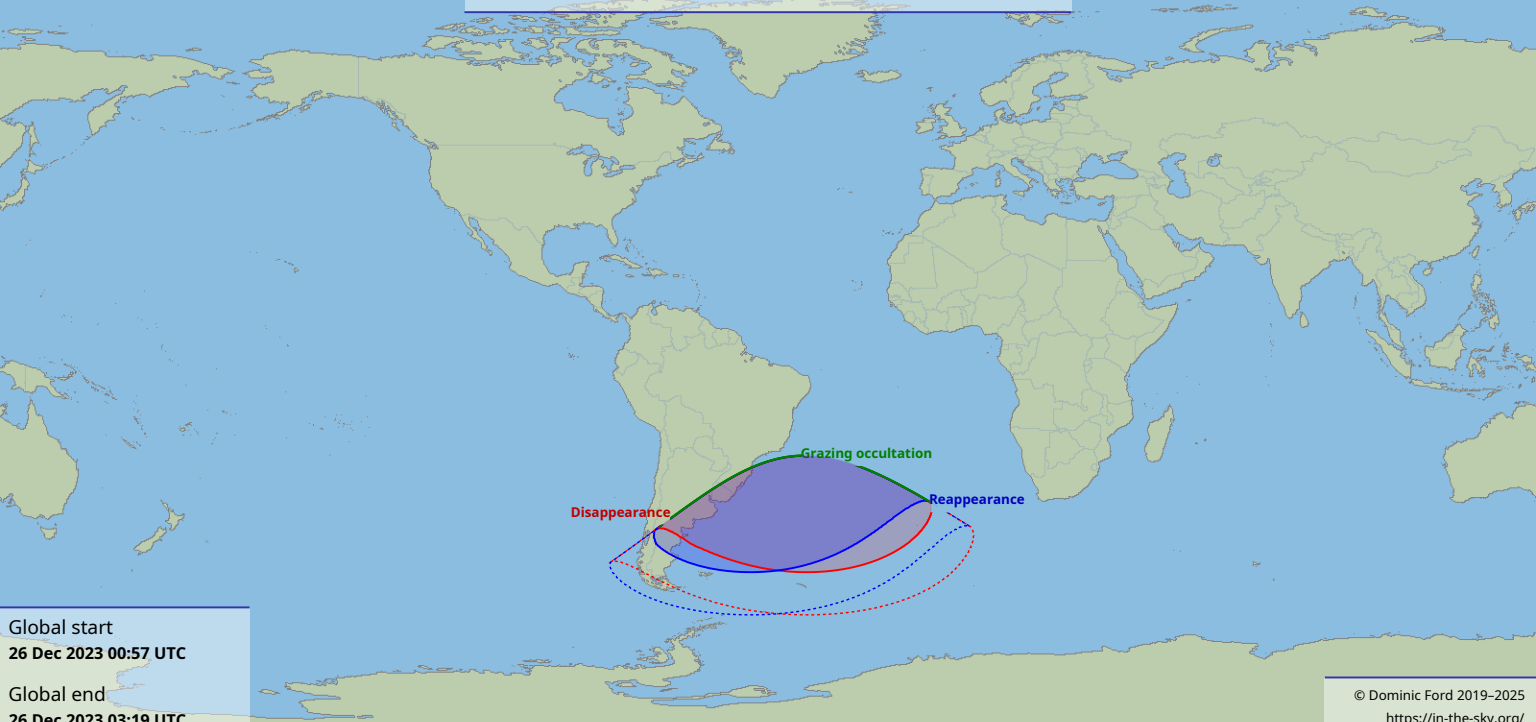

# Visibility of the lunar occultation of Beta Tauri on 26 Dec 2023

Global start  
26 Dec 2023 00:57 UTC

Global end  
26 Dec 2023 03:19 UTC