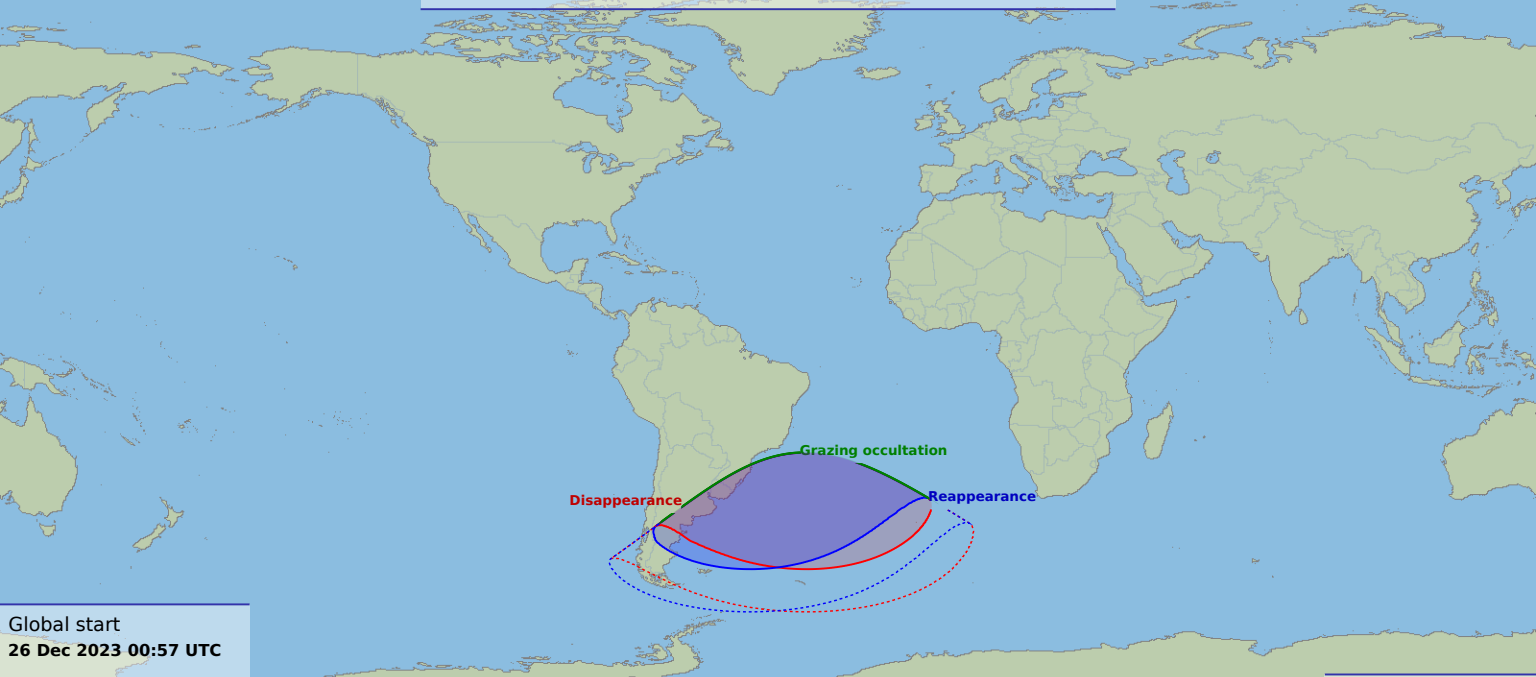

Visibility of the lunar occultation of Beta Tauri on 26 Dec 2023

Global start
26 Dec 2023 00:57 UTC

Global end
26 Dec 2023 03:20 UTC