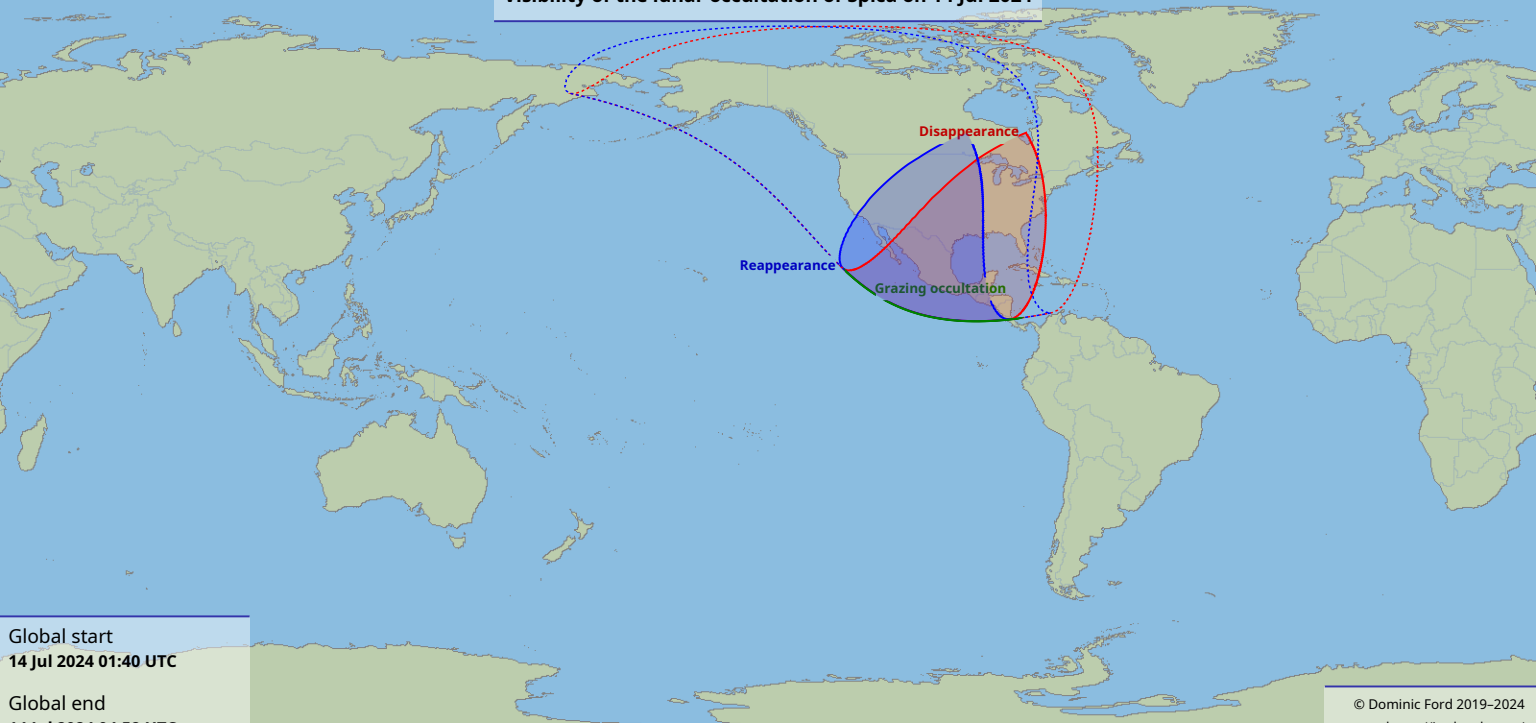

# Visibility of the lunar occultation of Spica on 14 Jul 2024

Global start  
14 Jul 2024 01:40 UTC

Global end  
14 Jul 2024 04:58 UTC