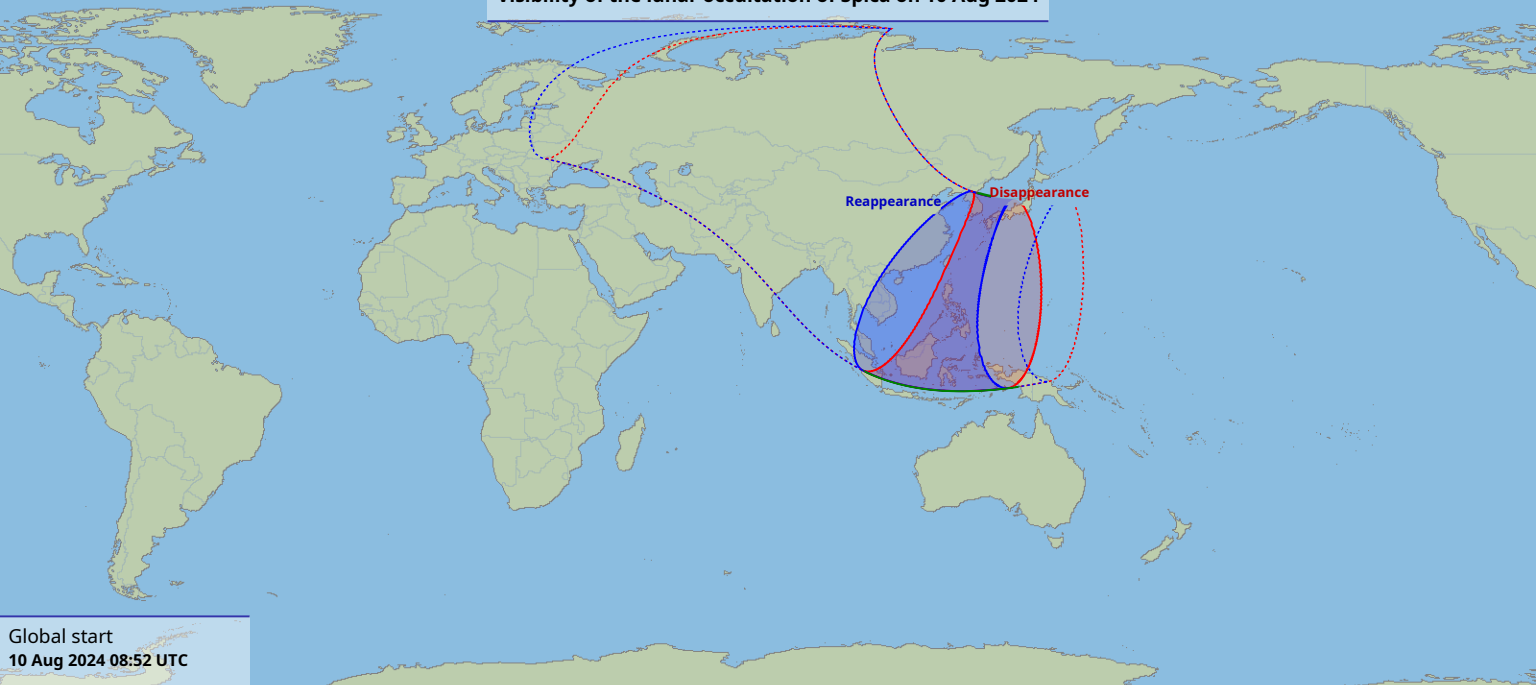

Visibility of the lunar occultation of Spica on 10 Aug 2024

Global start
10 Aug 2024 08:52 UTC

Global end
10 Aug 2024 12:52 UTC