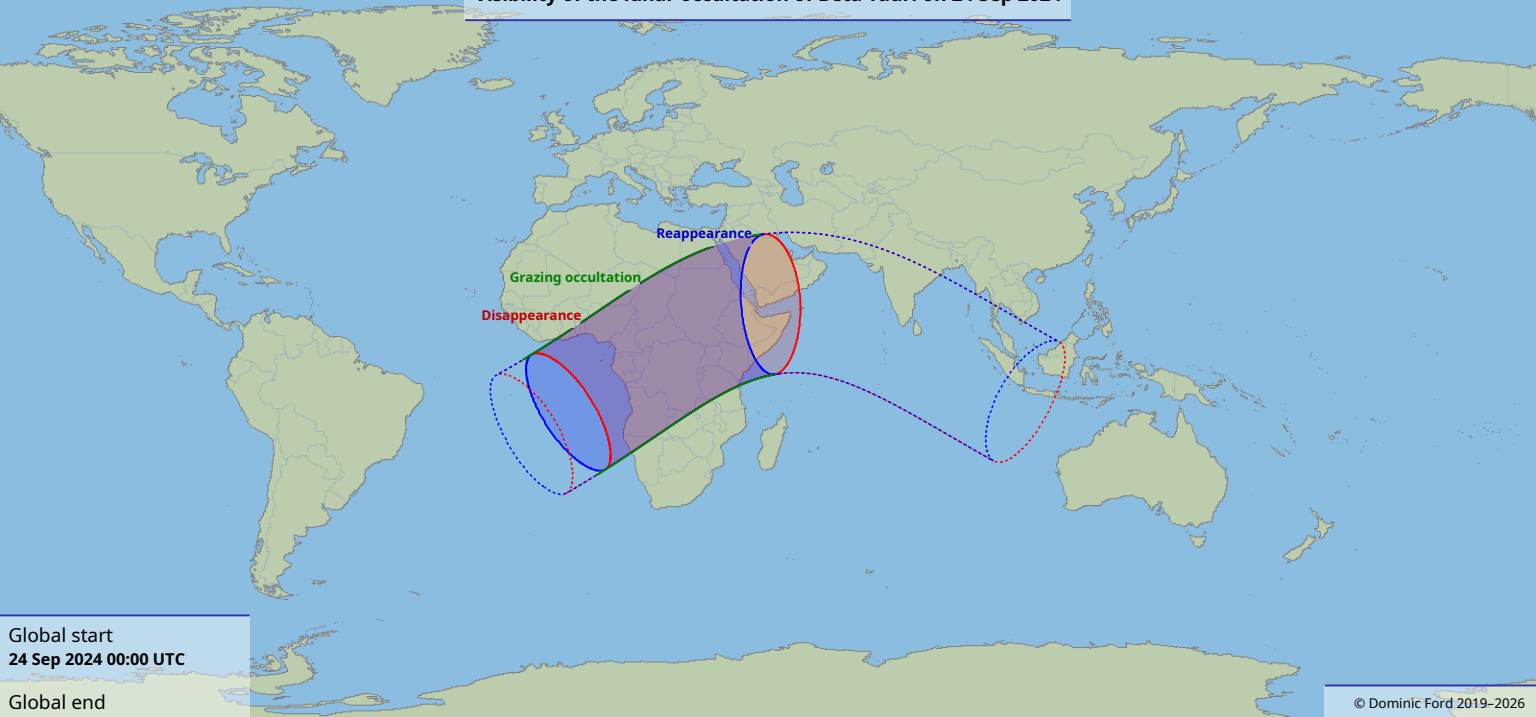

Visibility of the lunar occultation of Beta Tauri on 24 Sep 2024

Global start
24 Sep 2024 00:00 UTC

Global end
24 Sep 2024 04:16 UTC