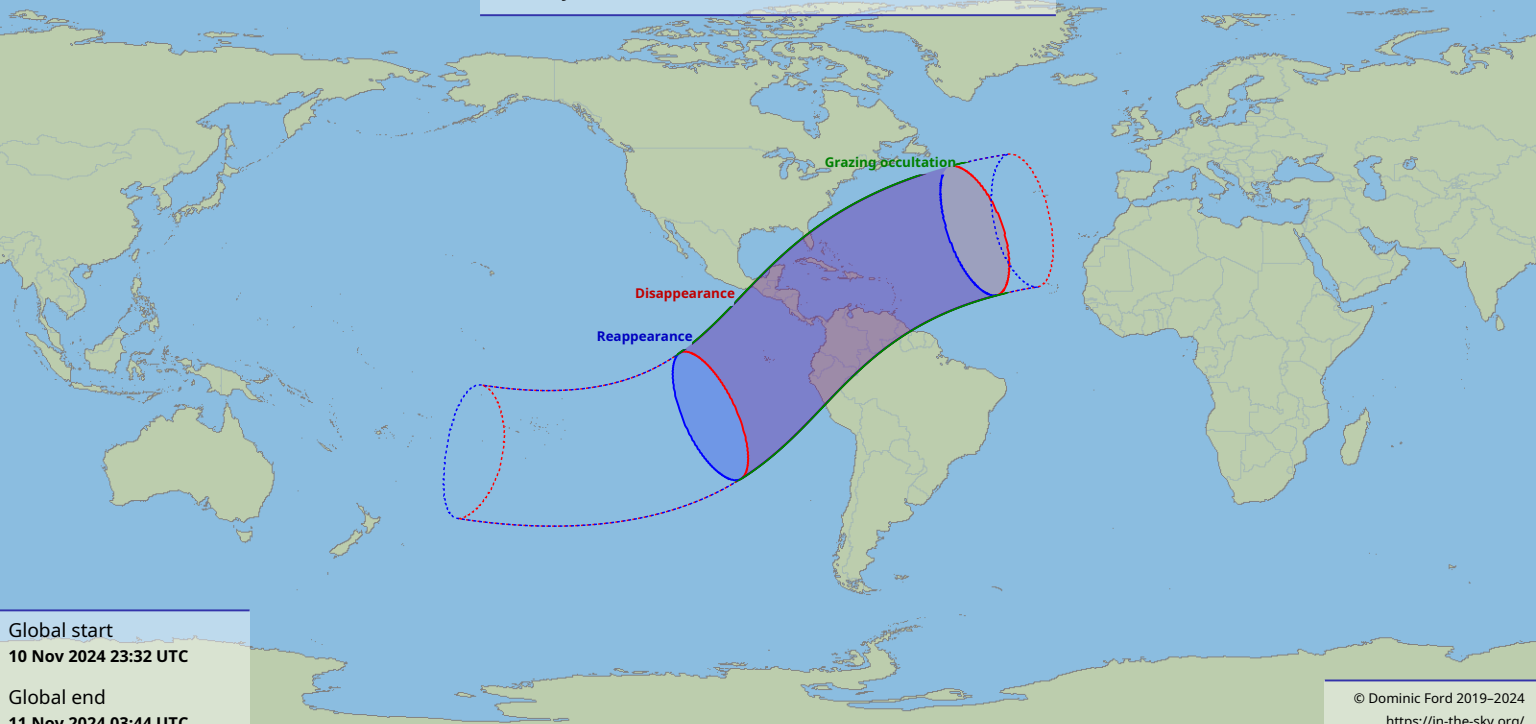

# Visibility of the lunar occultation of Saturn on 11 Nov 2024

Global start  
10 Nov 2024 23:32 UTC

Global end  
11 Nov 2024 03:44 UTC