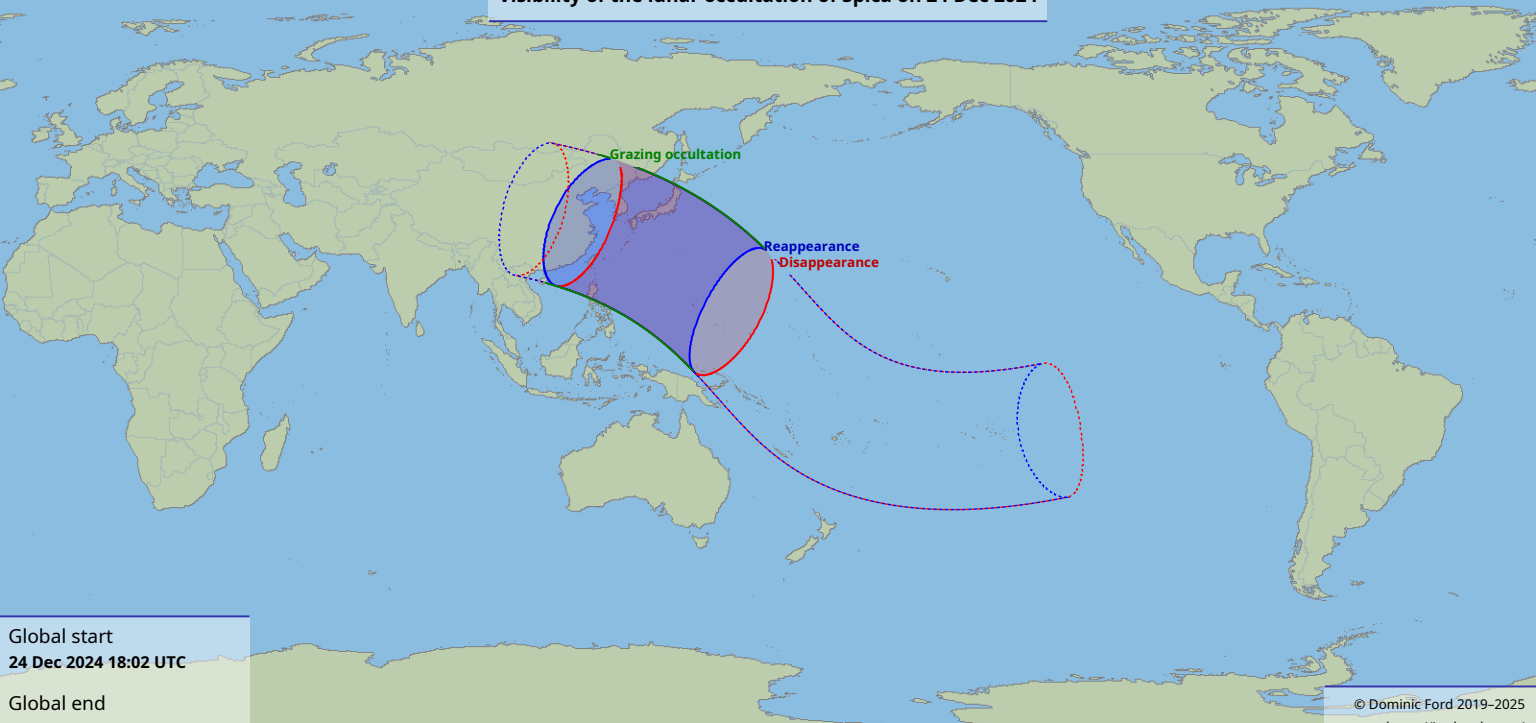

Visibility of the lunar occultation of Spica on 24 Dec 2024

Global start
24 Dec 2024 18:02 UTC

Global end
24 Dec 2024 22:38 UTC