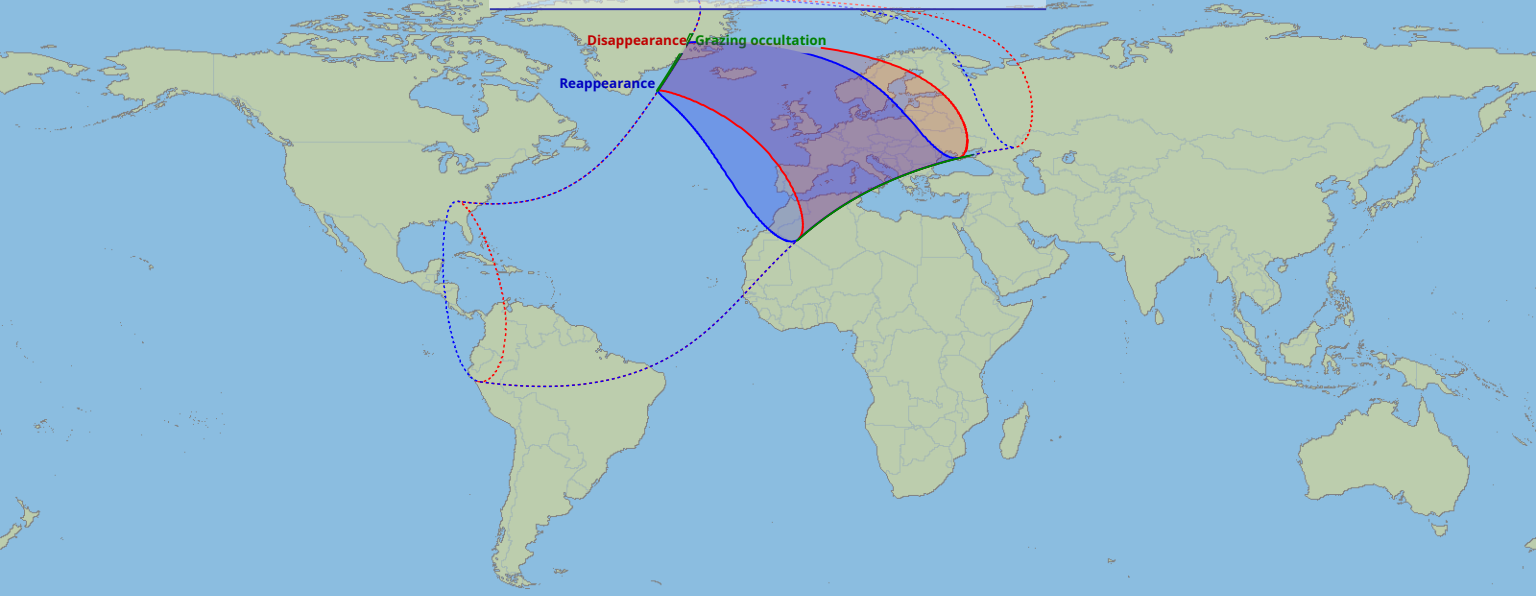

Visibility of the lunar occultation of Saturn on 4 Jan 2025

Global start
4 Jan 2025 14:58 UTC

Global end
4 Jan 2025 18:43 UTC