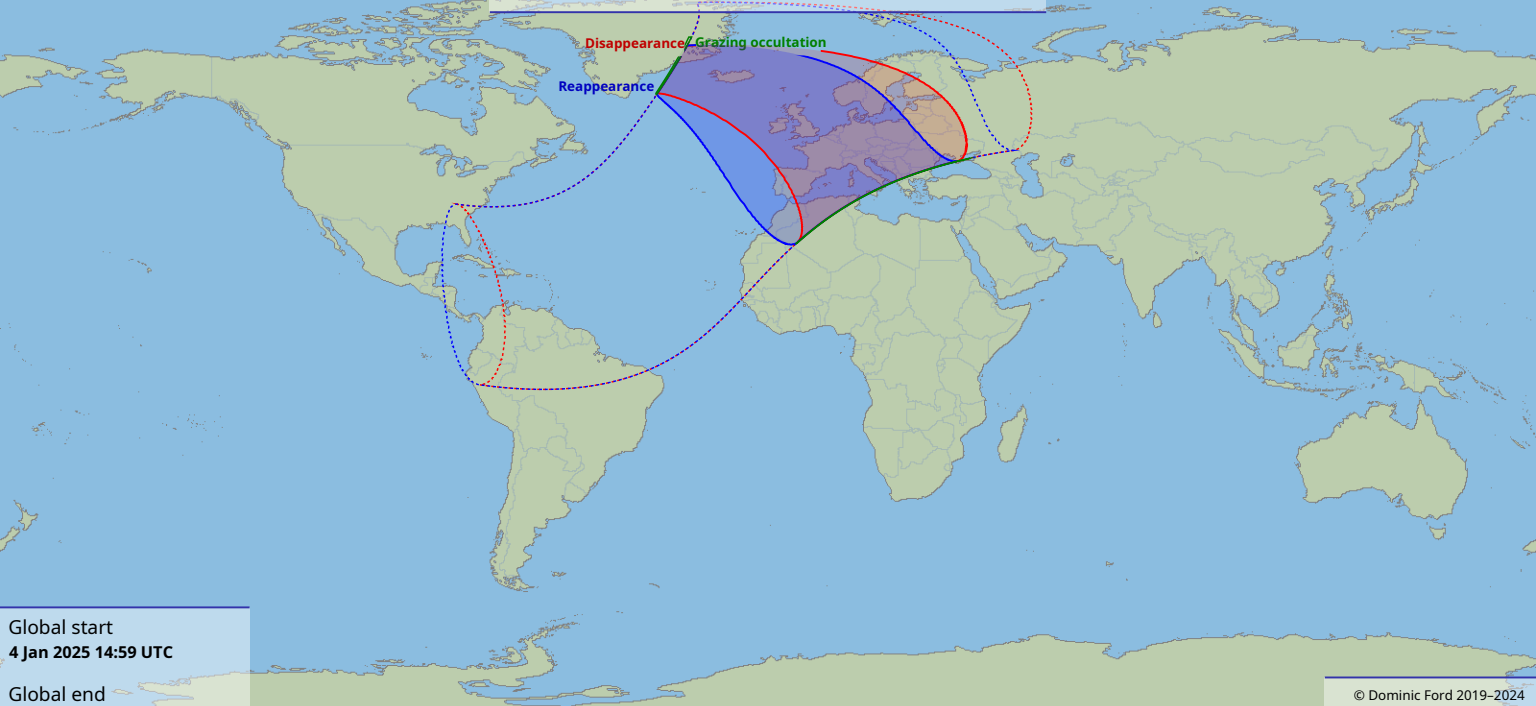

Visibility of the lunar occultation of Saturn on 4 Jan 2025

Global start
4 Jan 2025 14:59 UTC

Global end
4 Jan 2025 18:44 UTC