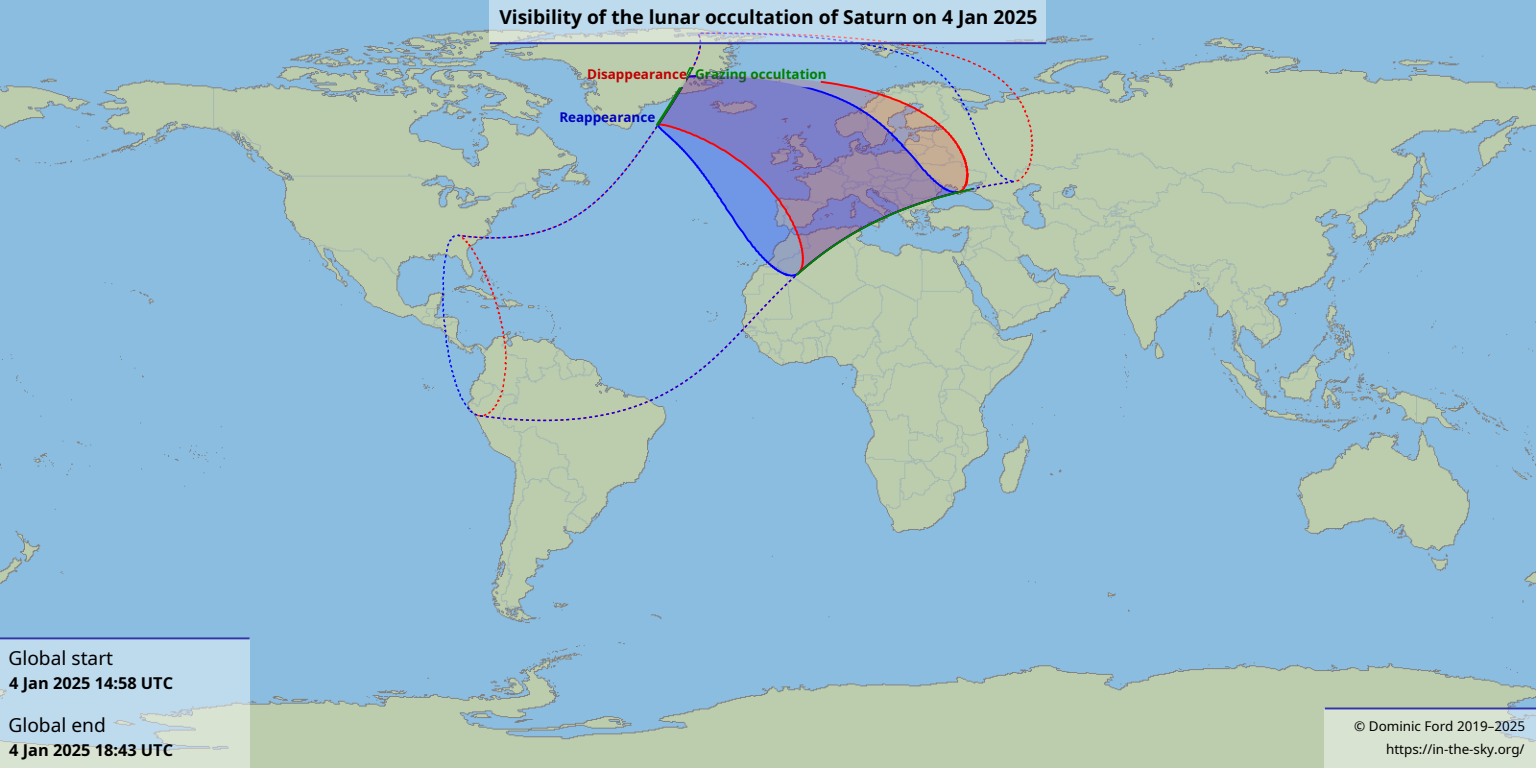

Visibility of the lunar occultation of Saturn on 4 Jan 2025

Global start
4 Jan 2025 14:58 UTC

Global end
4 Jan 2025 18:43 UTC