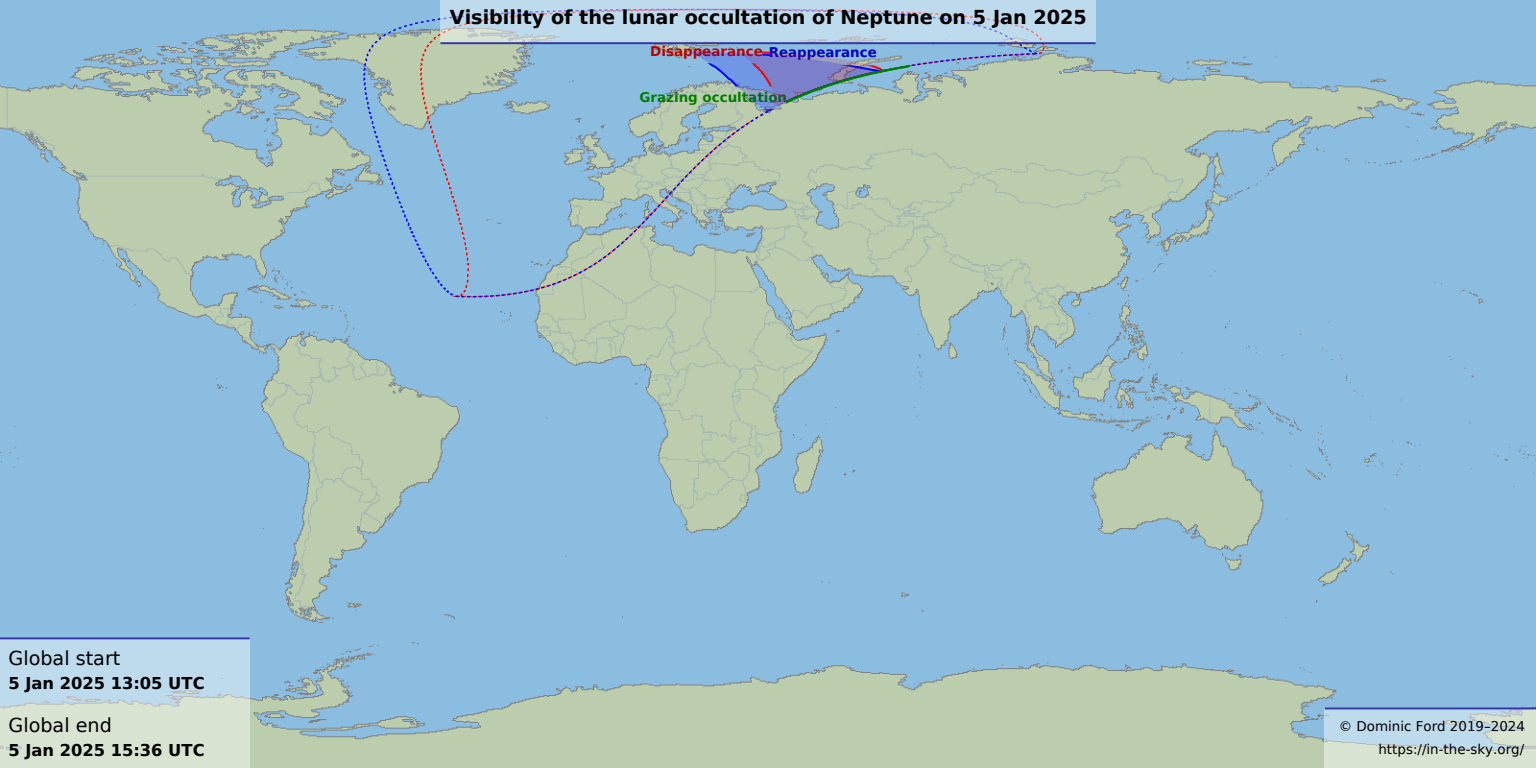

Visibility of the lunar occultation of Neptune on 5 Jan 2025

Disappearance-Reappearance

Grazing occultation

Global start
5 Jan 2025 13:05 UTC

Global end
5 Jan 2025 15:36 UTC