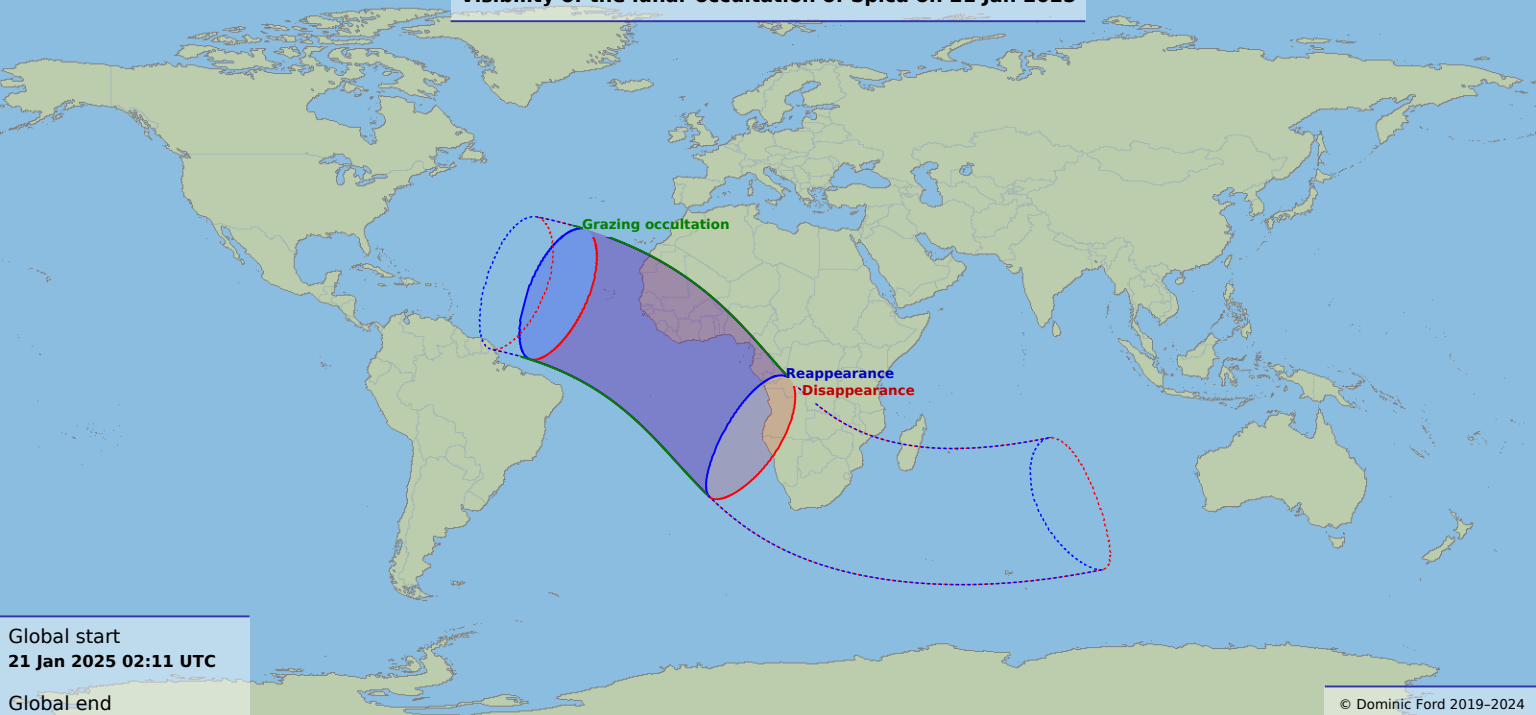

# Visibility of the lunar occultation of Spica on 21 Jan 2025

Global start  
21 Jan 2025 02:11 UTC

Global end  
21 Jan 2025 06:49 UTC