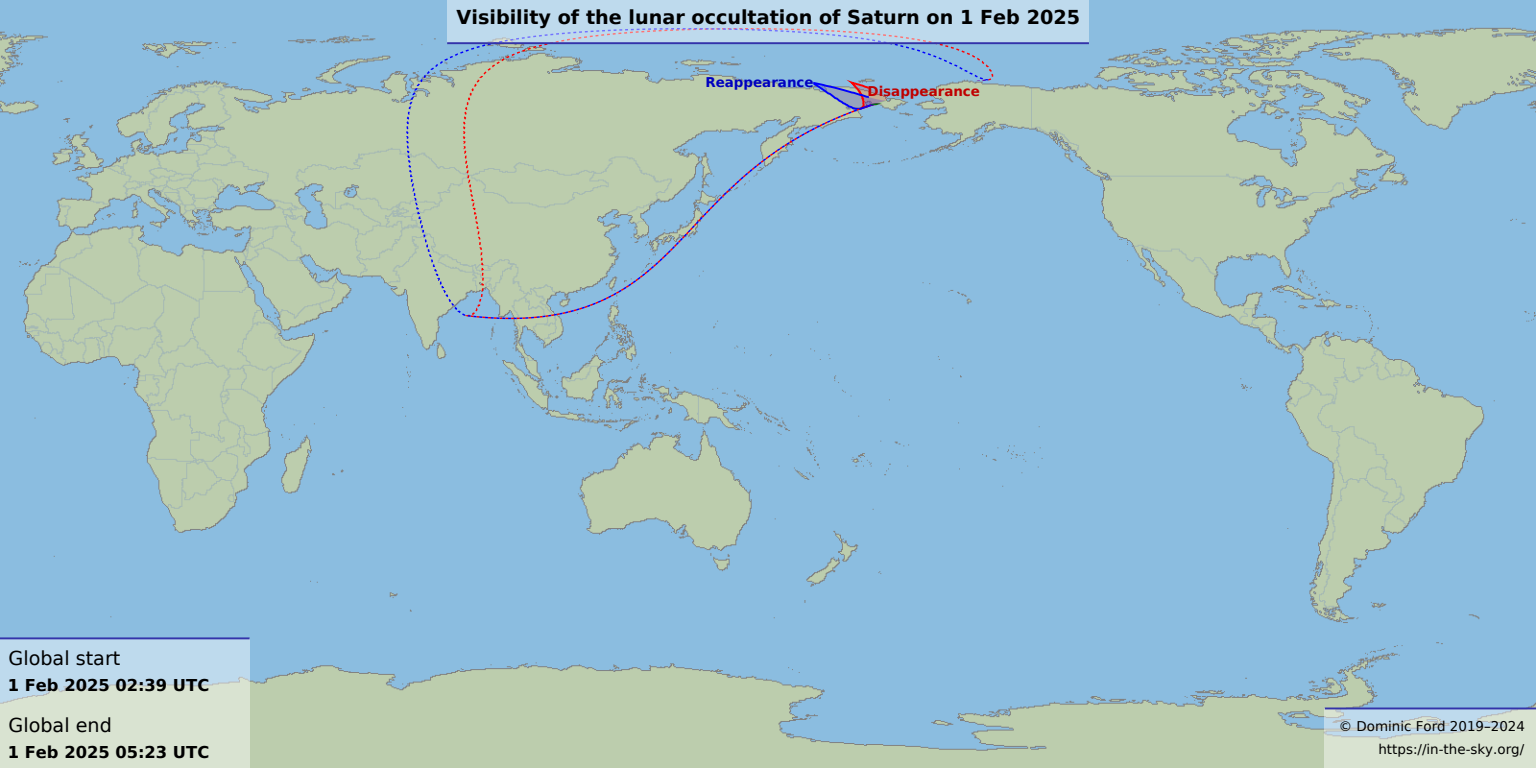

Visibility of the lunar occultation of Saturn on 1 Feb 2025

Reappearance

Disappearance

Global start
1 Feb 2025 02:39 UTC

Global end
1 Feb 2025 05:23 UTC