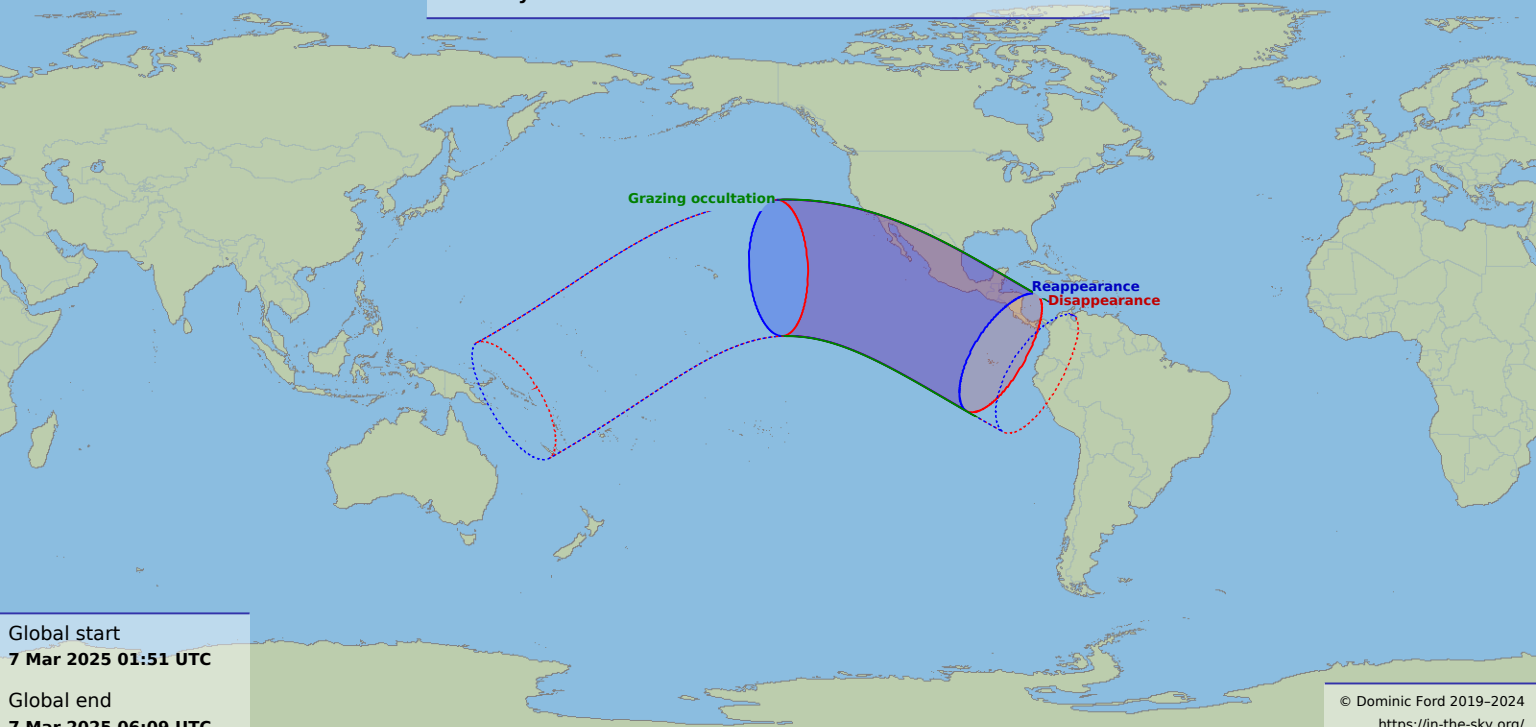

# Visibility of the lunar occultation of Beta Tauri on 7 Mar 2025

Global start  
7 Mar 2025 01:51 UTC

Global end  
7 Mar 2025 06:09 UTC