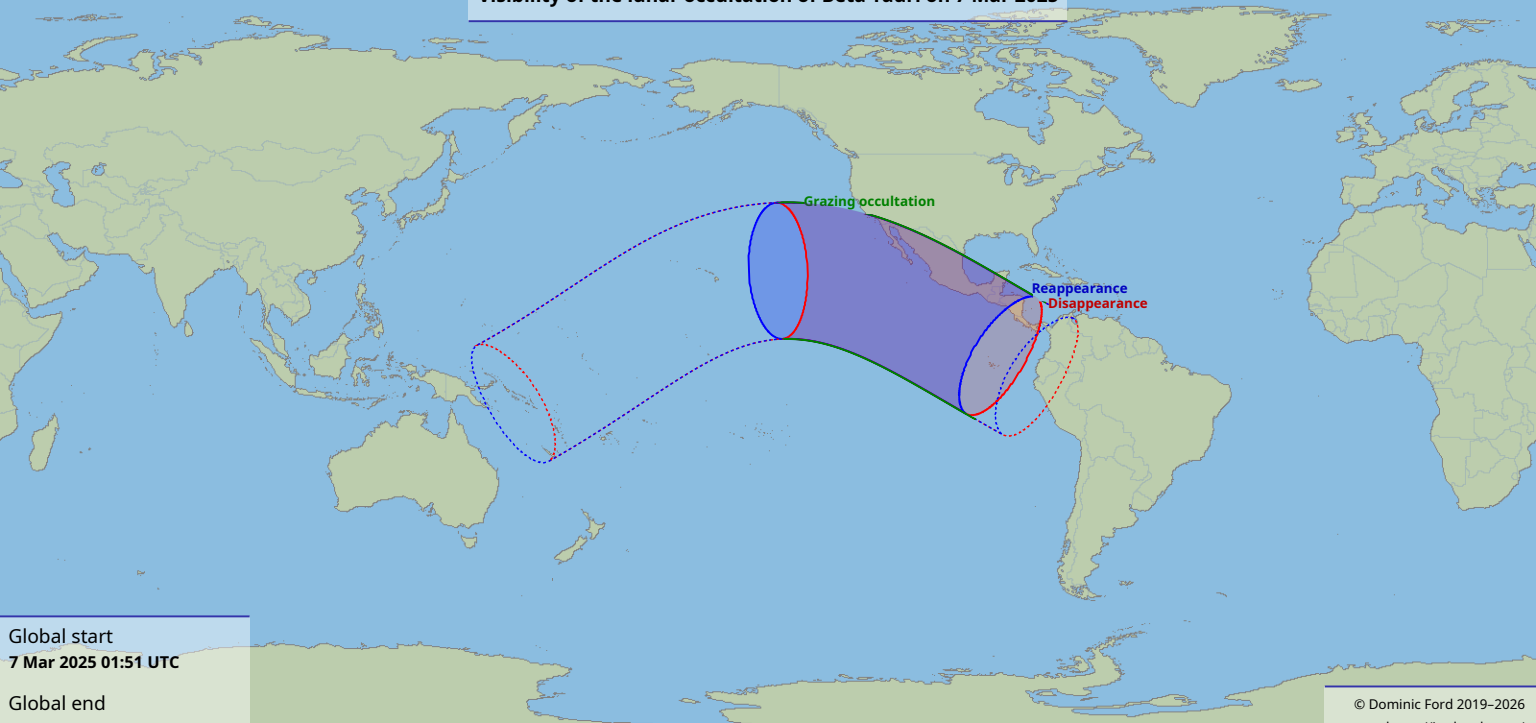

# Visibility of the lunar occultation of Beta Tauri on 7 Mar 2025

Global start  
7 Mar 2025 01:51 UTC

Global end  
7 Mar 2025 06:09 UTC