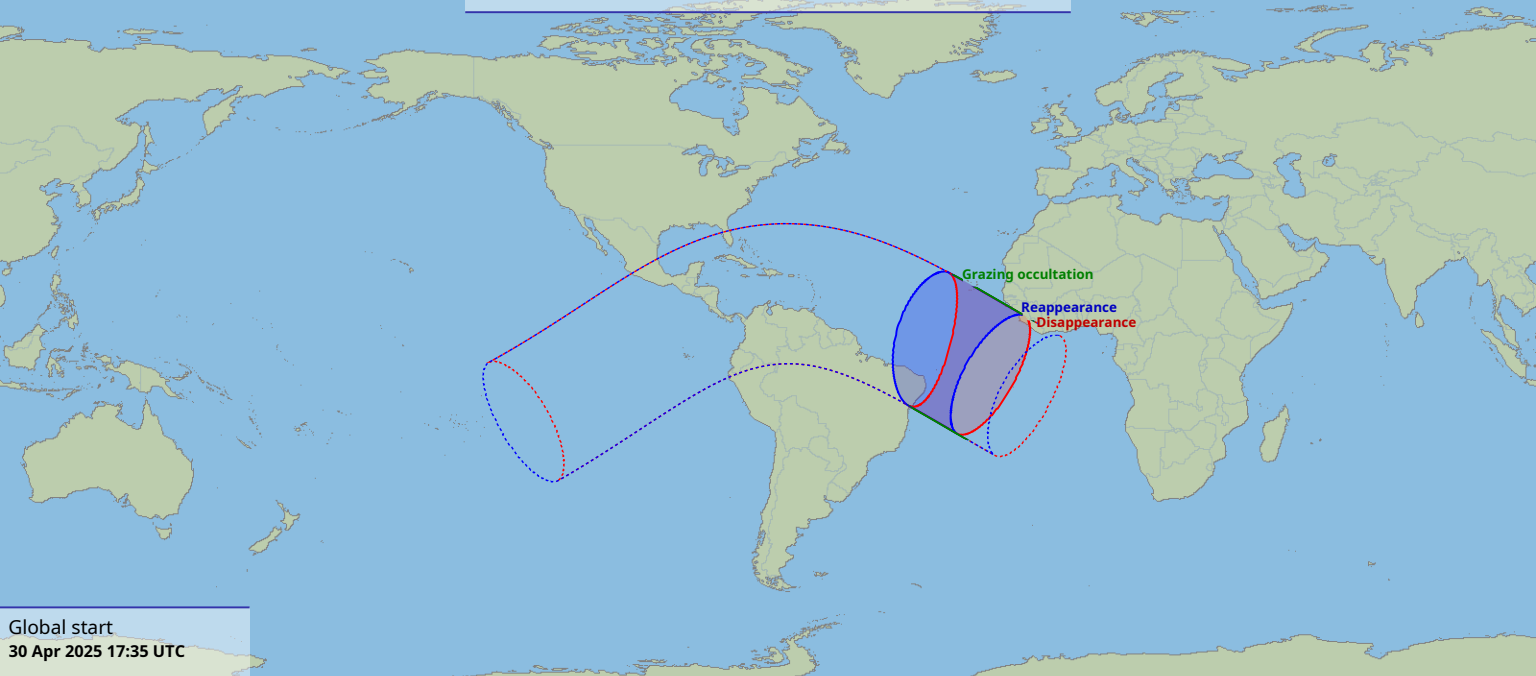

Visibility of the lunar occultation of Beta Tauri on 30 Apr 2025

Global start
30 Apr 2025 17:35 UTC

Global end
30 Apr 2025 21:41 UTC