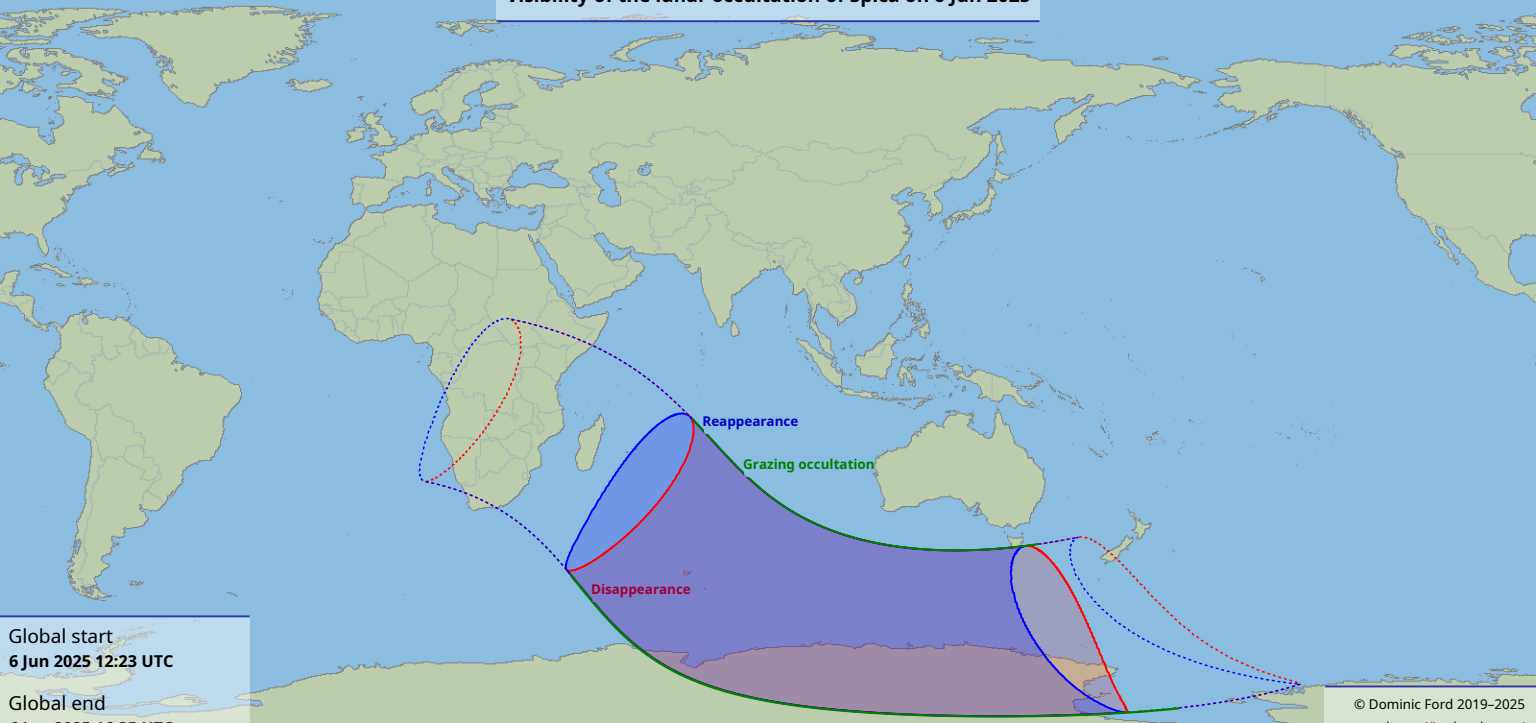

# Visibility of the lunar occultation of Spica on 6 Jun 2025

Global start  
6 Jun 2025 12:23 UTC

Global end  
6 Jun 2025 16:35 UTC