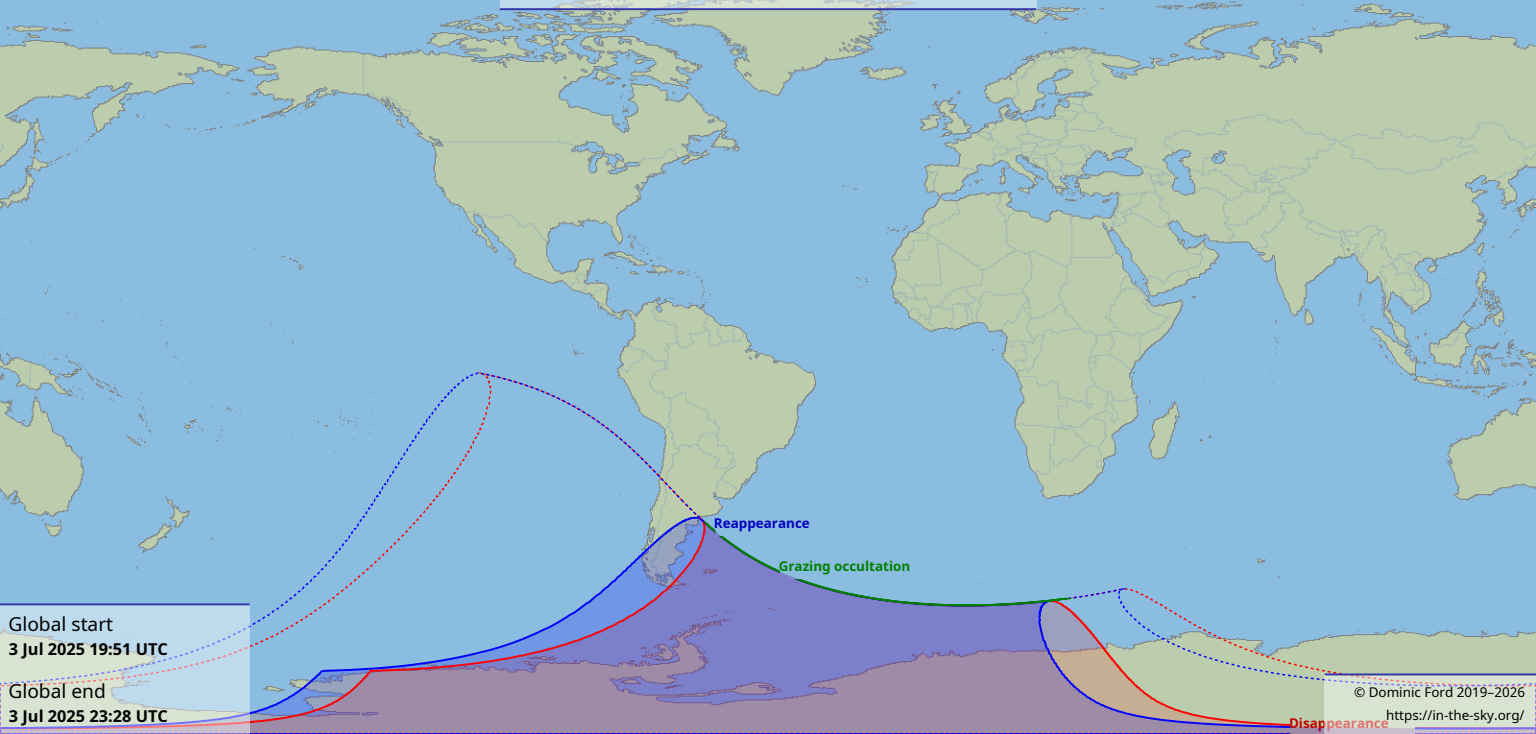

# Visibility of the lunar occultation of Spica on 3 Jul 2025

Global start  
3 Jul 2025 19:51 UTC

Global end  
3 Jul 2025 23:28 UTC

Reappearance

Grazing occultation

Disappearance