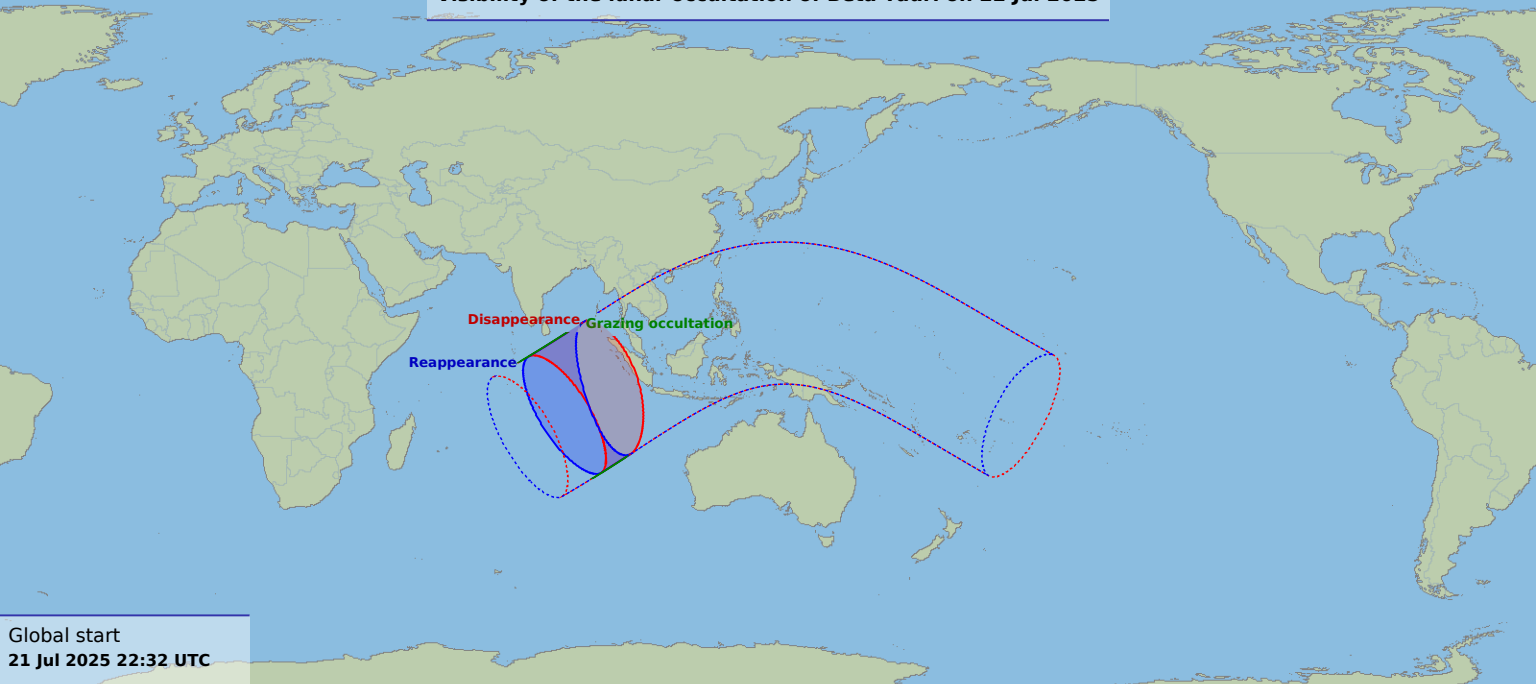

Visibility of the lunar occultation of Beta Tauri on 22 Jul 2025

Global start
21 Jul 2025 22:32 UTC

Global end
22 Jul 2025 02:39 UTC