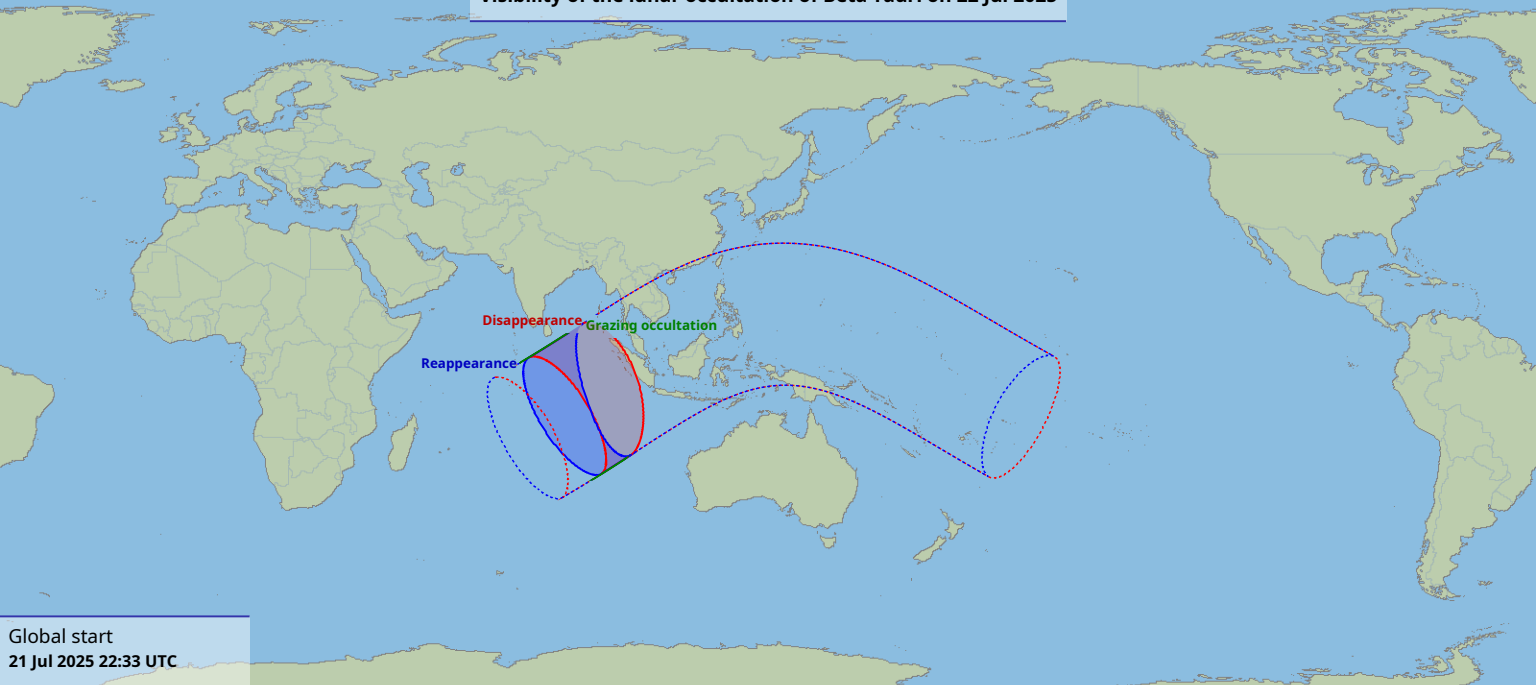

# Visibility of the lunar occultation of Beta Tauri on 22 Jul 2025

Global start  
21 Jul 2025 22:33 UTC

Global end  
22 Jul 2025 02:39 UTC