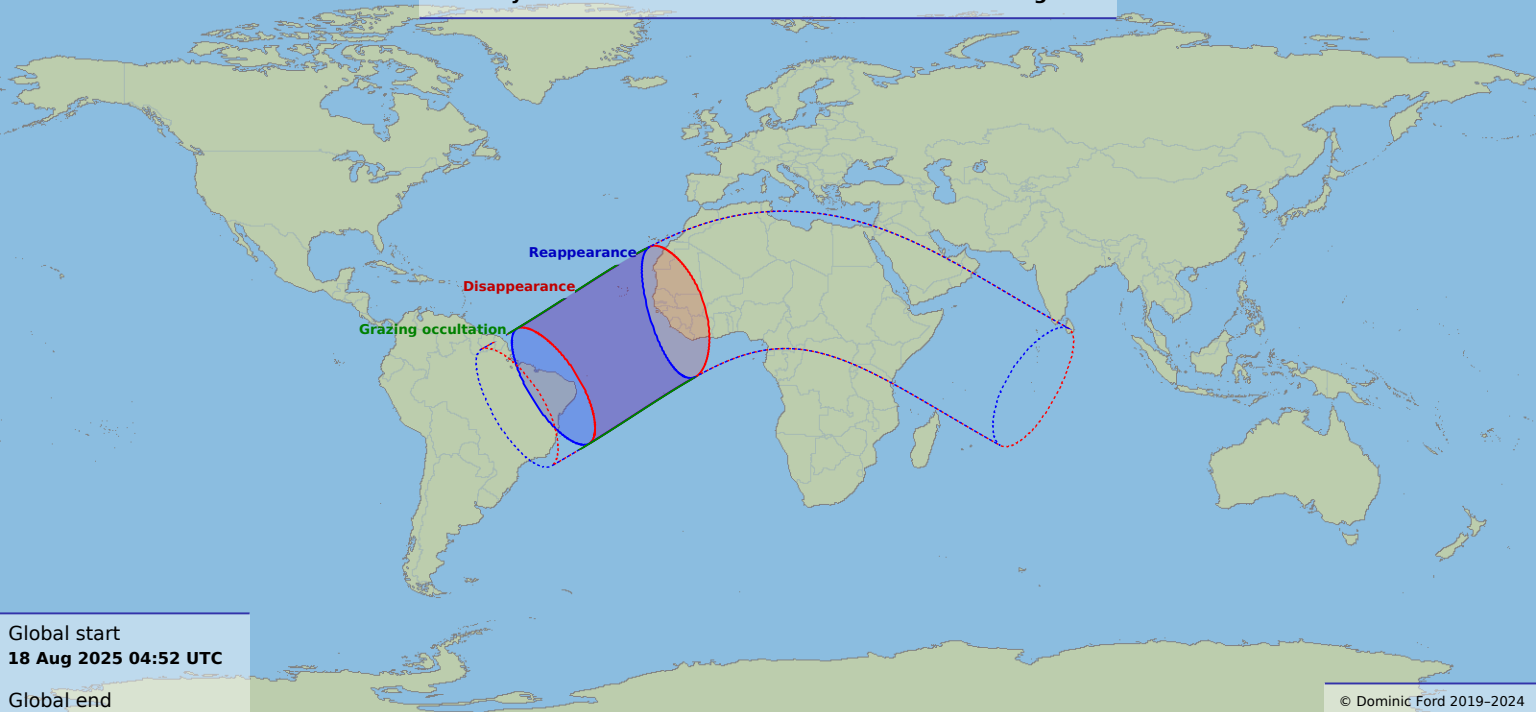

Visibility of the lunar occultation of Beta Tauri on 18 Aug 2025

Global start
18 Aug 2025 04:52 UTC

Global end
18 Aug 2025 09:06 UTC