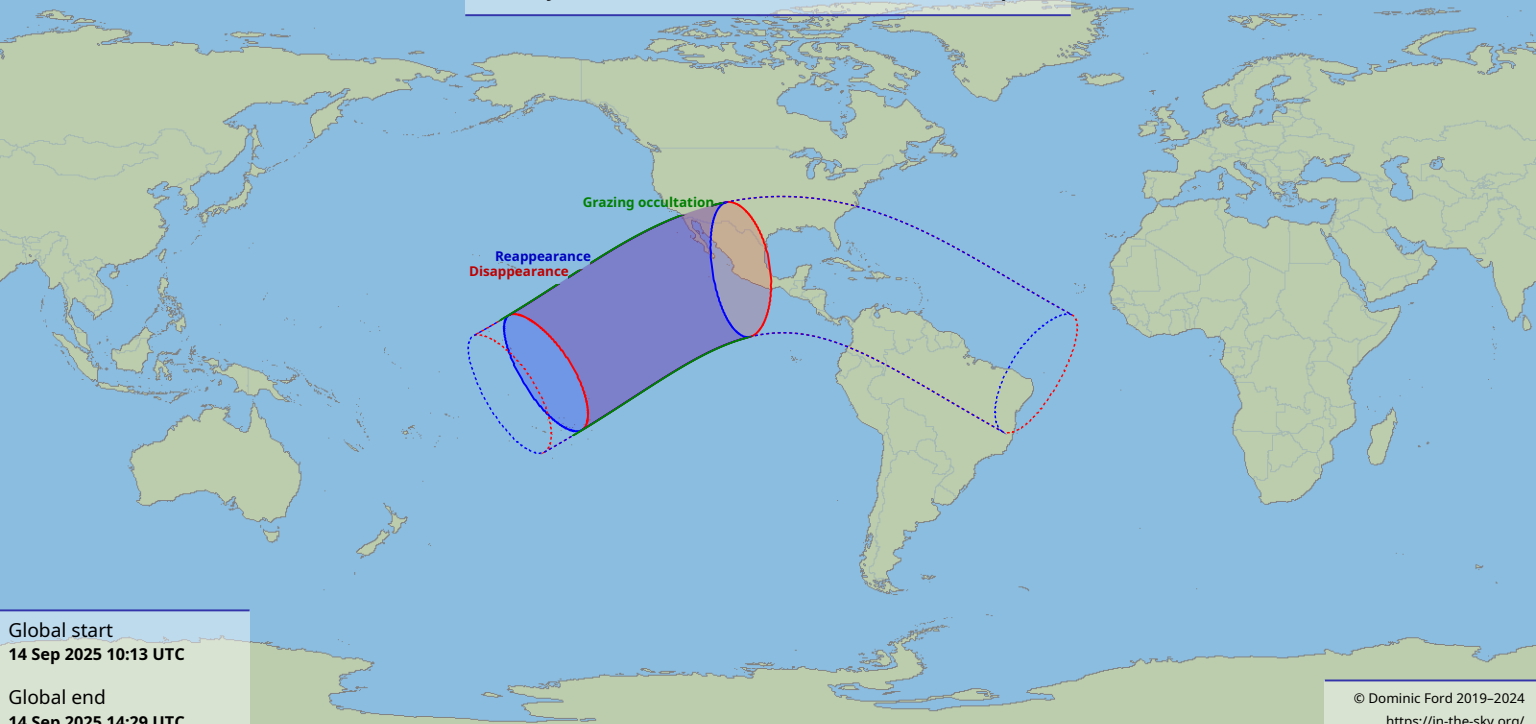

Visibility of the lunar occultation of Beta Tauri on 14 Sep 2025

Global start
14 Sep 2025 10:13 UTC

Global end
14 Sep 2025 14:29 UTC