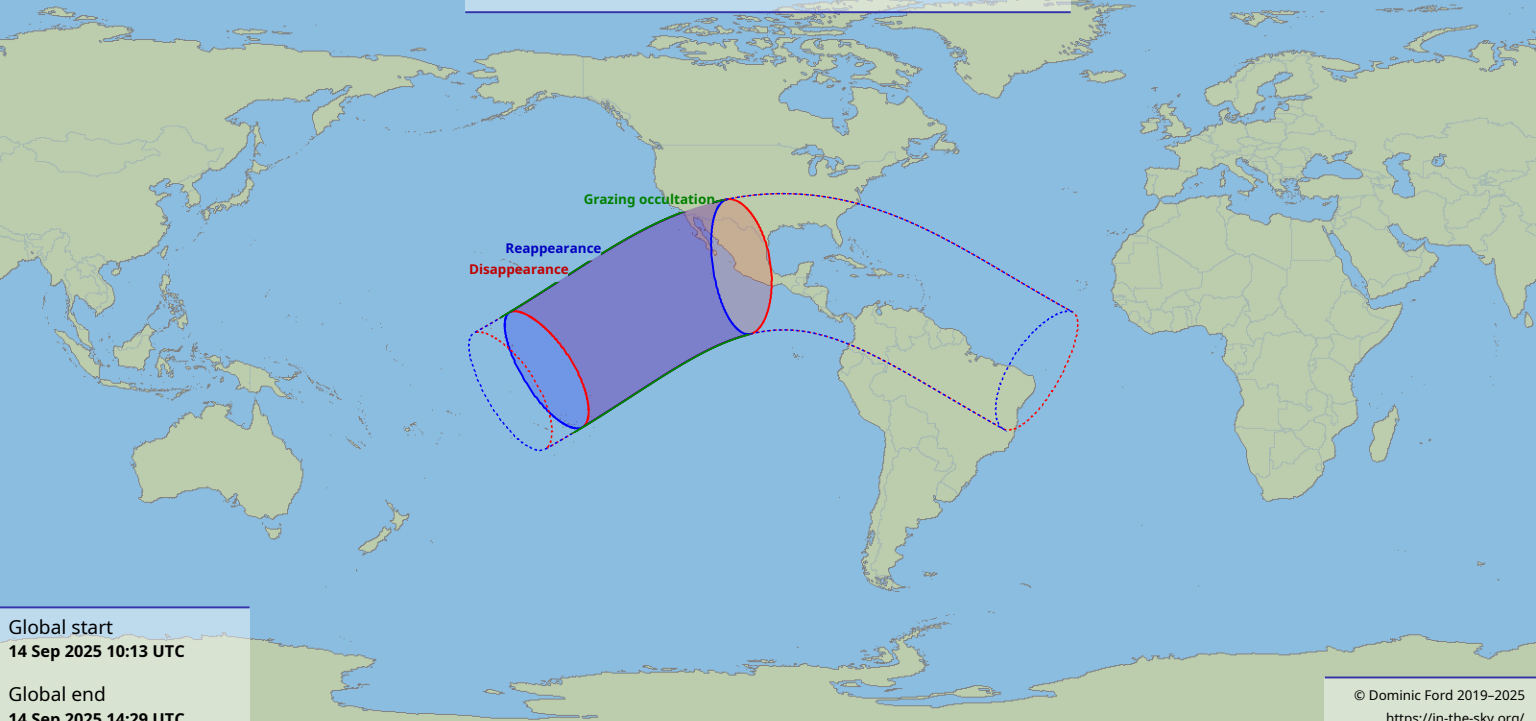

Visibility of the lunar occultation of Beta Tauri on 14 Sep 2025

Global start
14 Sep 2025 10:13 UTC

Global end
14 Sep 2025 14:29 UTC