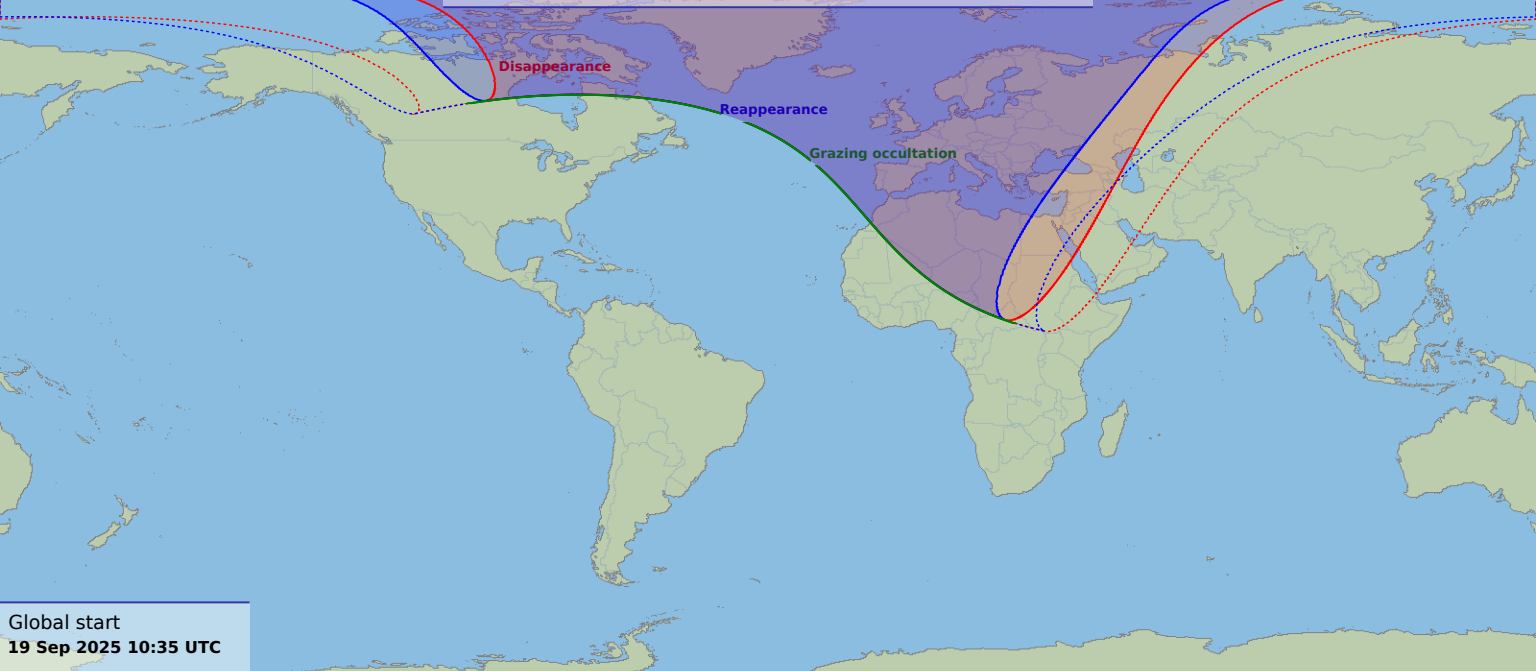

Visibility of the lunar occultation of Venus on 19 Sep 2025

Global start
19 Sep 2025 10:35 UTC

Global end
19 Sep 2025 14:27 UTC