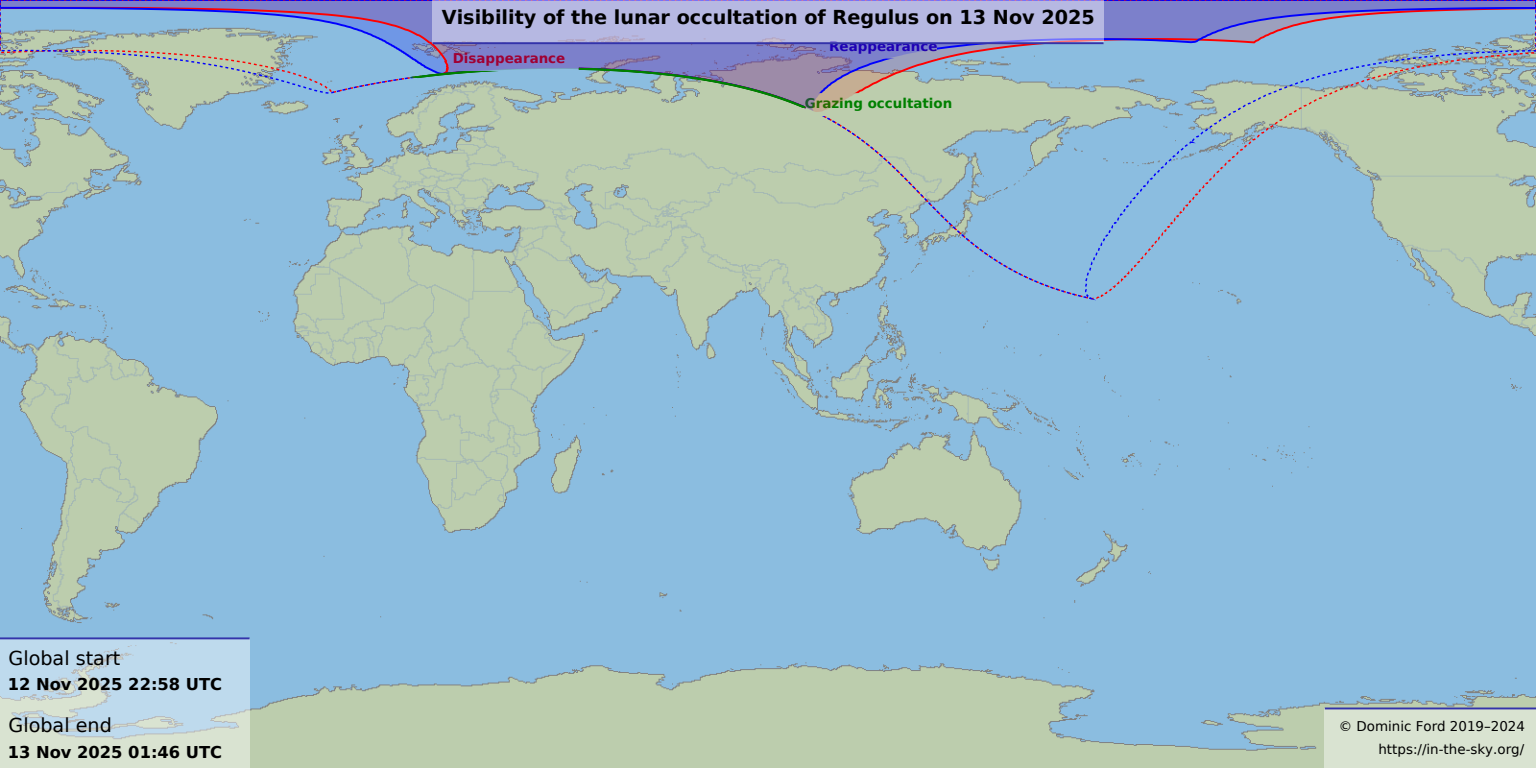

Visibility of the lunar occultation of Regulus on 13 Nov 2025

Global start
12 Nov 2025 22:58 UTC

Global end
13 Nov 2025 01:46 UTC