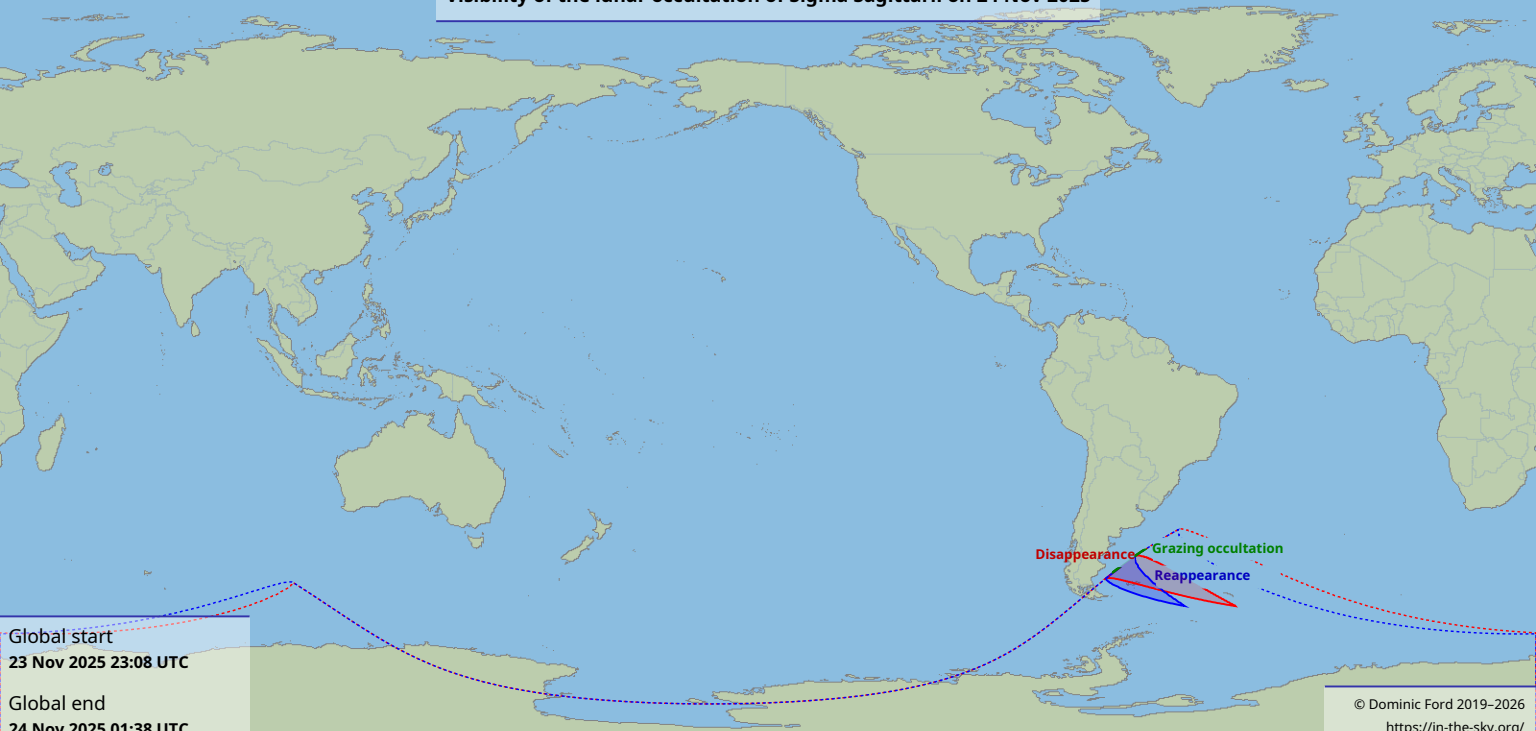

Visibility of the lunar occultation of Sigma Sagittarii on 24 Nov 2025

Global start
23 Nov 2025 23:08 UTC

Global end
24 Nov 2025 01:38 UTC

Disappearance
Grazing occultation
Reappearance