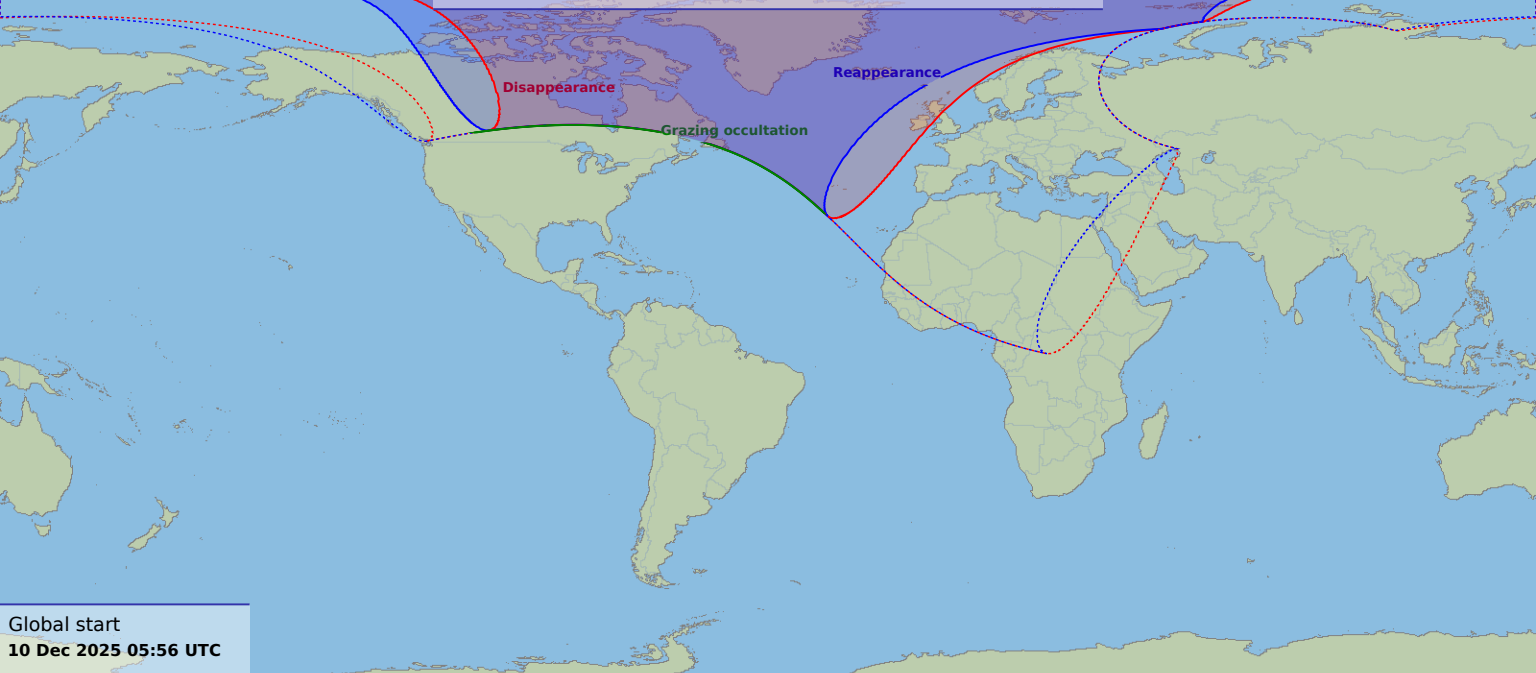

Visibility of the lunar occultation of Regulus on 10 Dec 2025

Global start
10 Dec 2025 05:56 UTC

Global end
10 Dec 2025 09:38 UTC