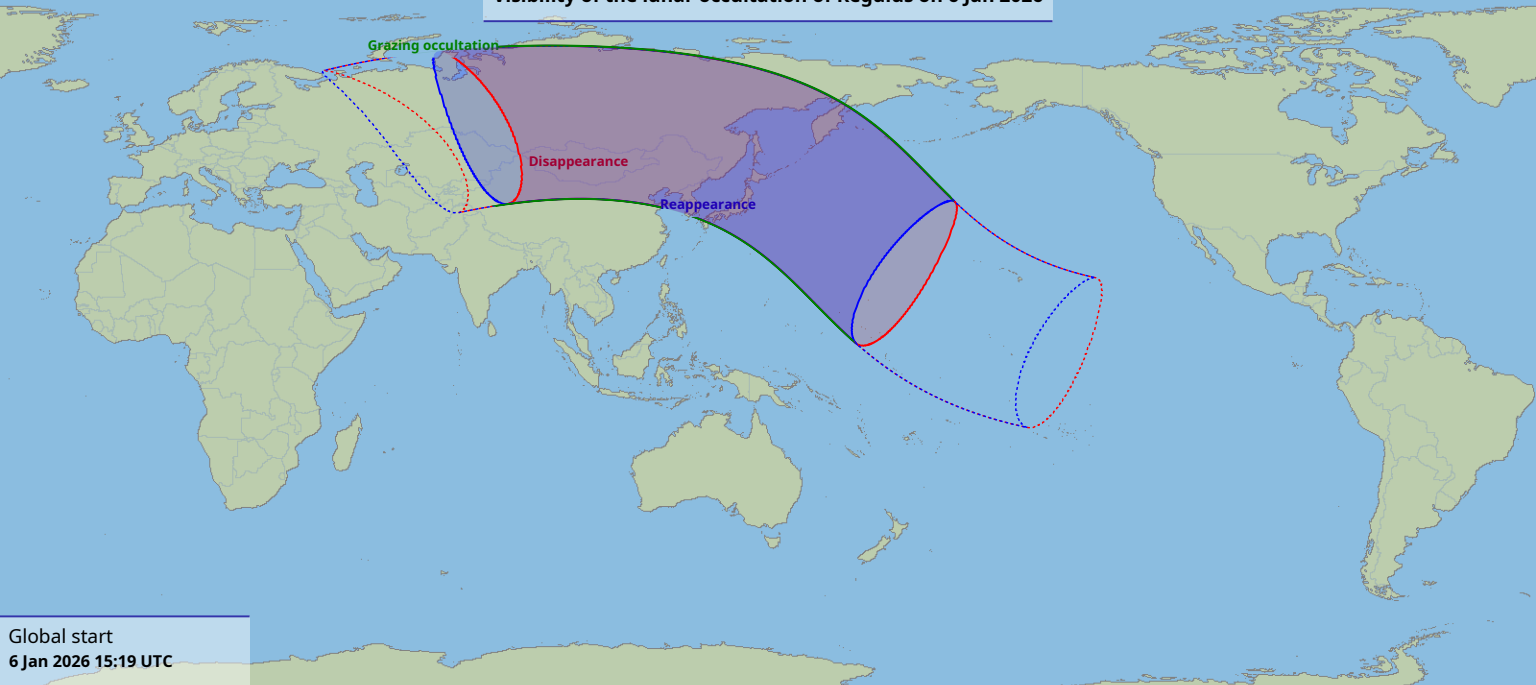

# Visibility of the lunar occultation of Regulus on 6 Jan 2026

Global start  
6 Jan 2026 15:19 UTC

Global end  
6 Jan 2026 19:22 UTC