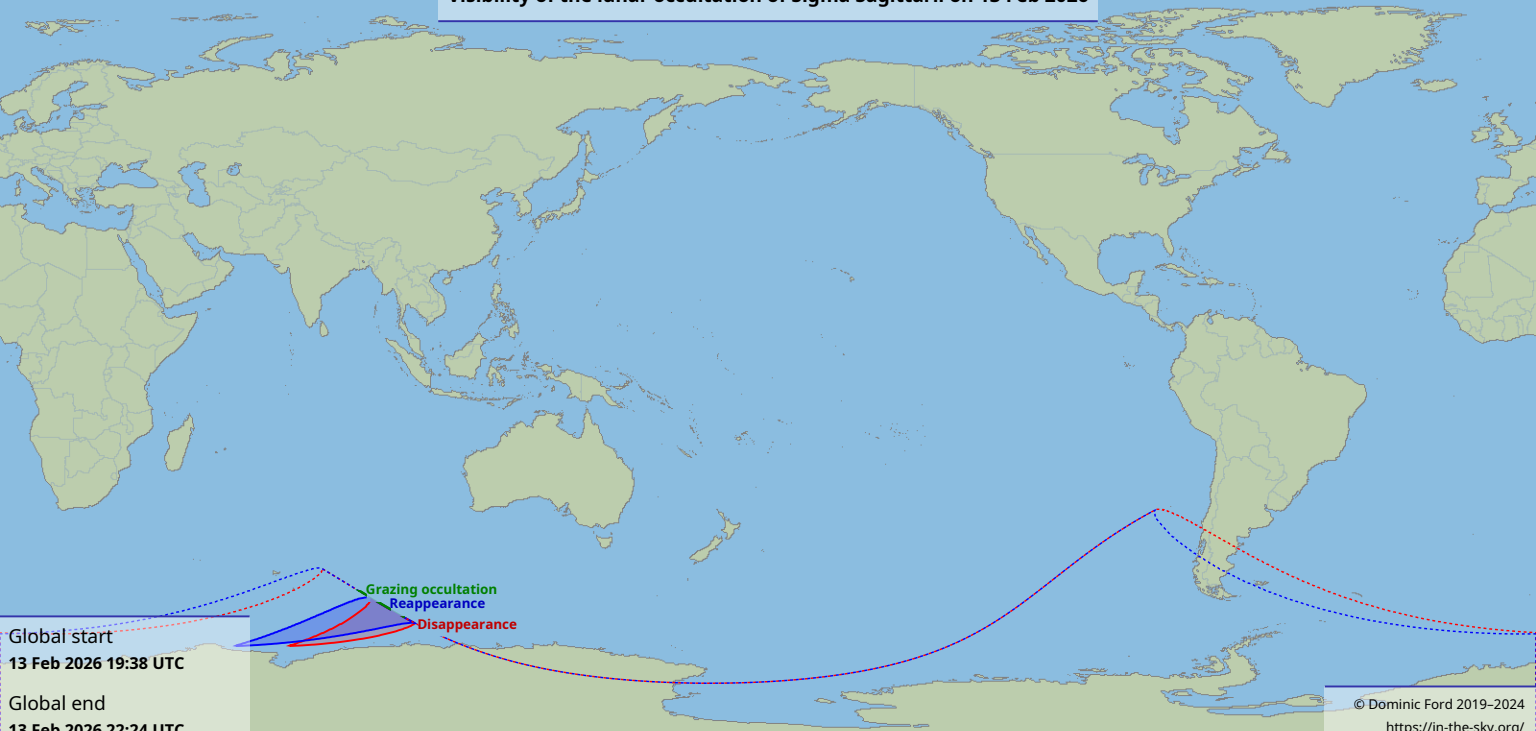

# Visibility of the lunar occultation of Sigma Sagittarii on 13 Feb 2026

Global start  
13 Feb 2026 19:38 UTC

Global end  
13 Feb 2026 22:24 UTC

Grazing occultation  
Reappearance  
Disappearance