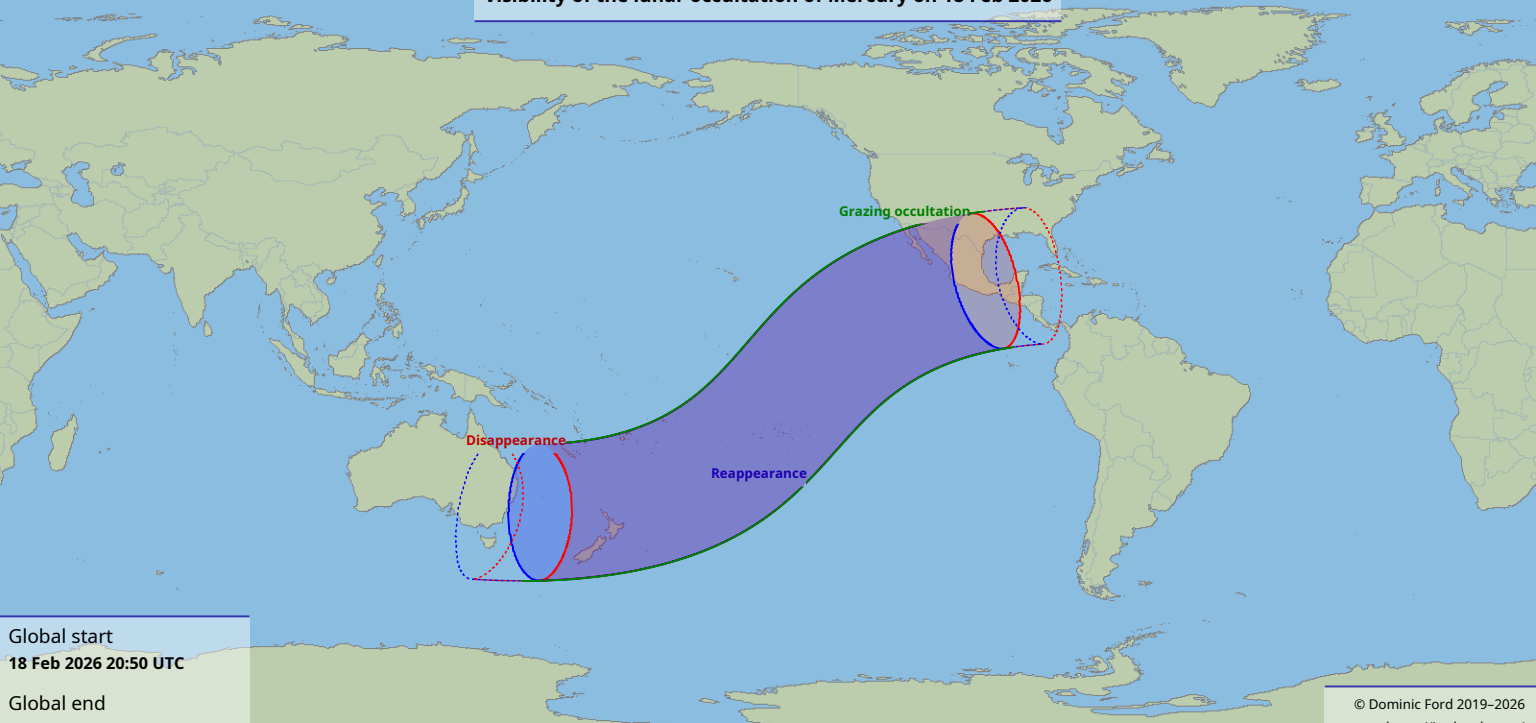

Visibility of the lunar occultation of Mercury on 18 Feb 2026

Global start
18 Feb 2026 20:50 UTC

Global end
19 Feb 2026 01:30 UTC