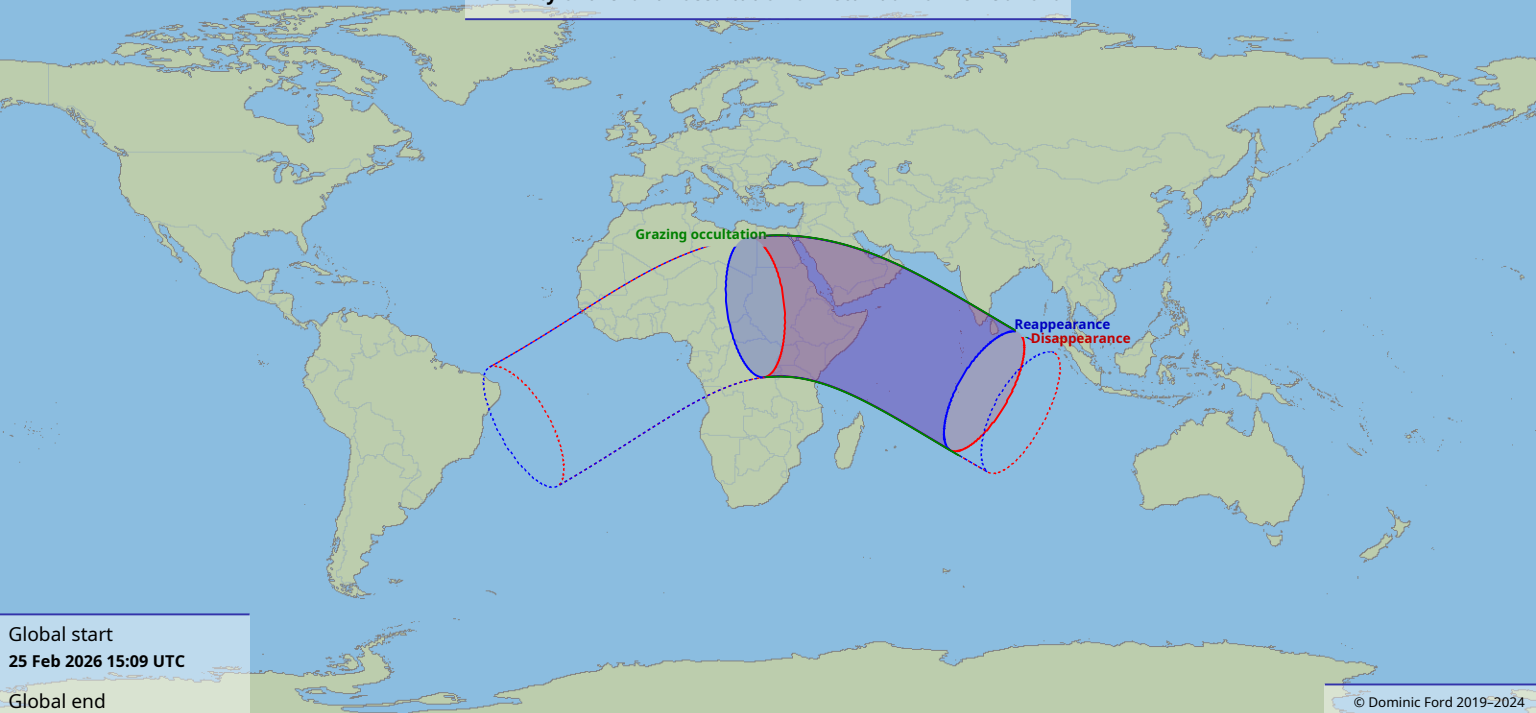

Visibility of the lunar occultation of Beta Tauri on 25 Feb 2026

Grazing occultation

Reappearance
Disappearance

Global start
25 Feb 2026 15:09 UTC

Global end
25 Feb 2026 19:18 UTC

© Dominic Ford 2019–2024
<https://in-the-sky.org/>