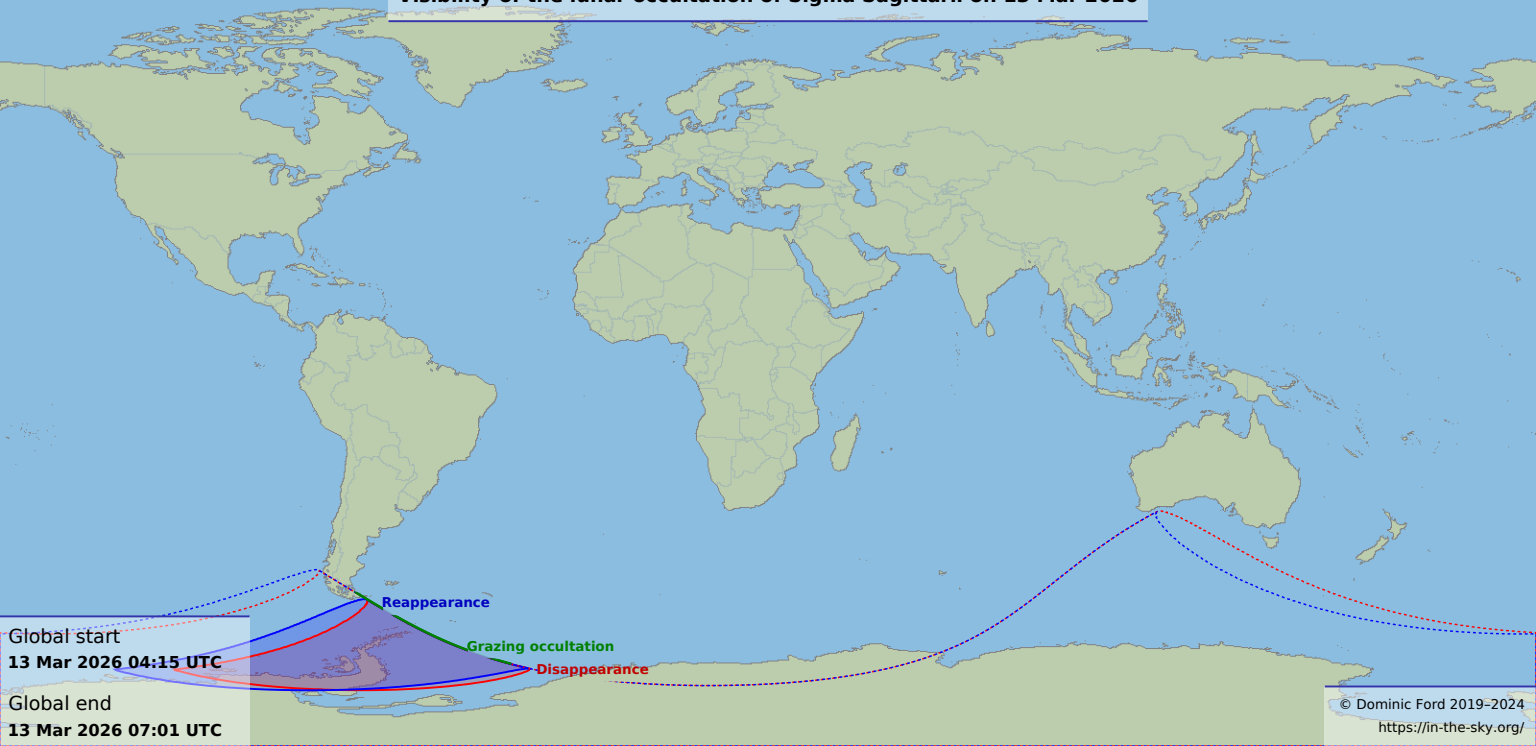

Visibility of the lunar occultation of Sigma Sagittarii on 13 Mar 2026

Global start
13 Mar 2026 04:15 UTC

Global end
13 Mar 2026 07:01 UTC

Reappearance

Grazing occultation

Disappearance