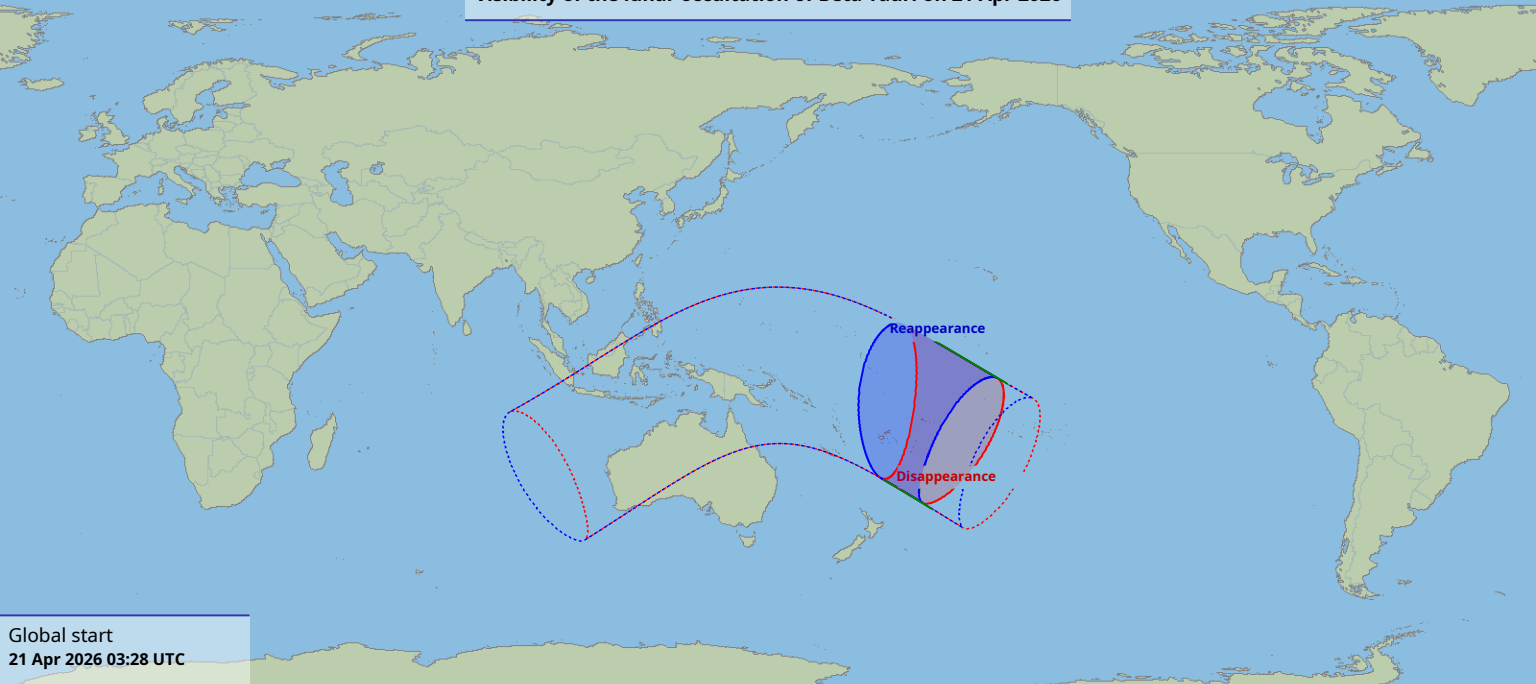

# Visibility of the lunar occultation of Beta Tauri on 21 Apr 2026

Global start  
21 Apr 2026 03:28 UTC

Global end  
21 Apr 2026 07:20 UTC