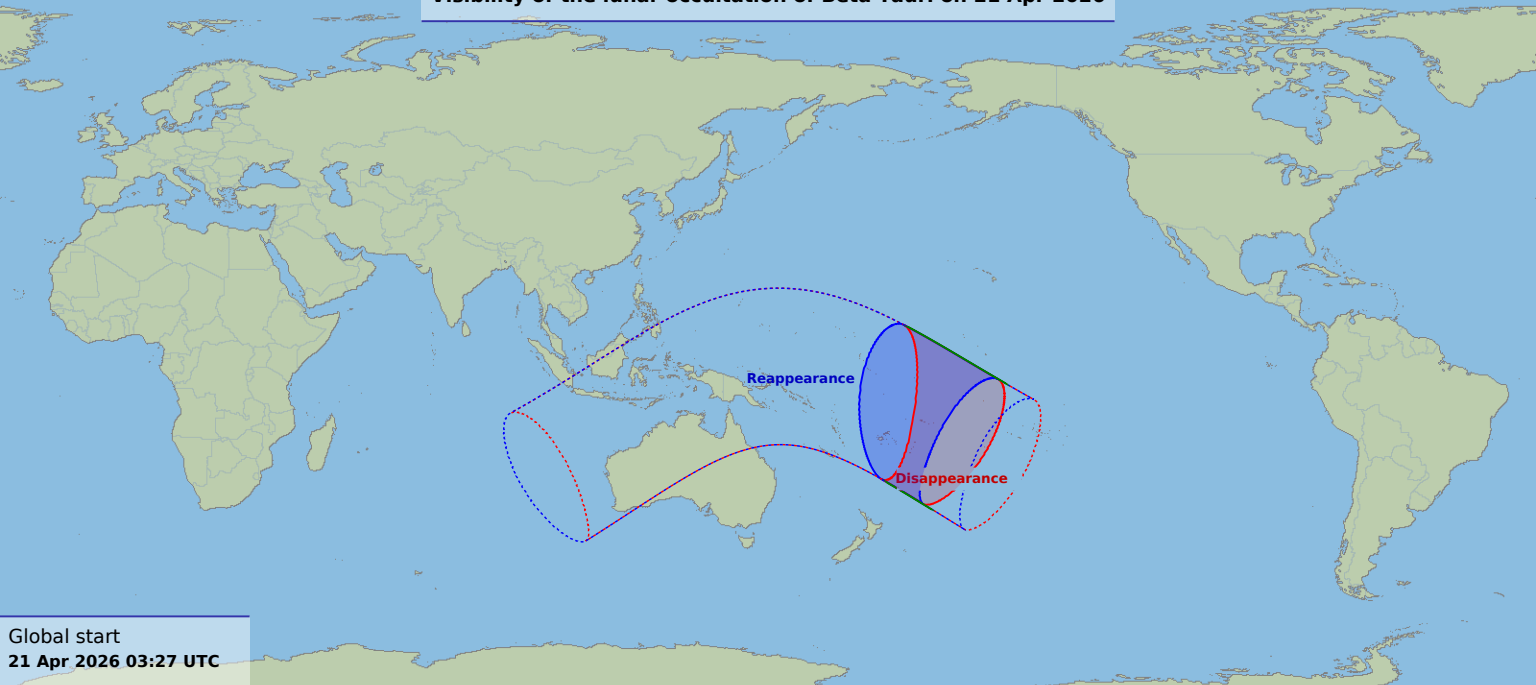

Visibility of the lunar occultation of Beta Tauri on 21 Apr 2026

Global start
21 Apr 2026 03:27 UTC

Global end
21 Apr 2026 07:20 UTC