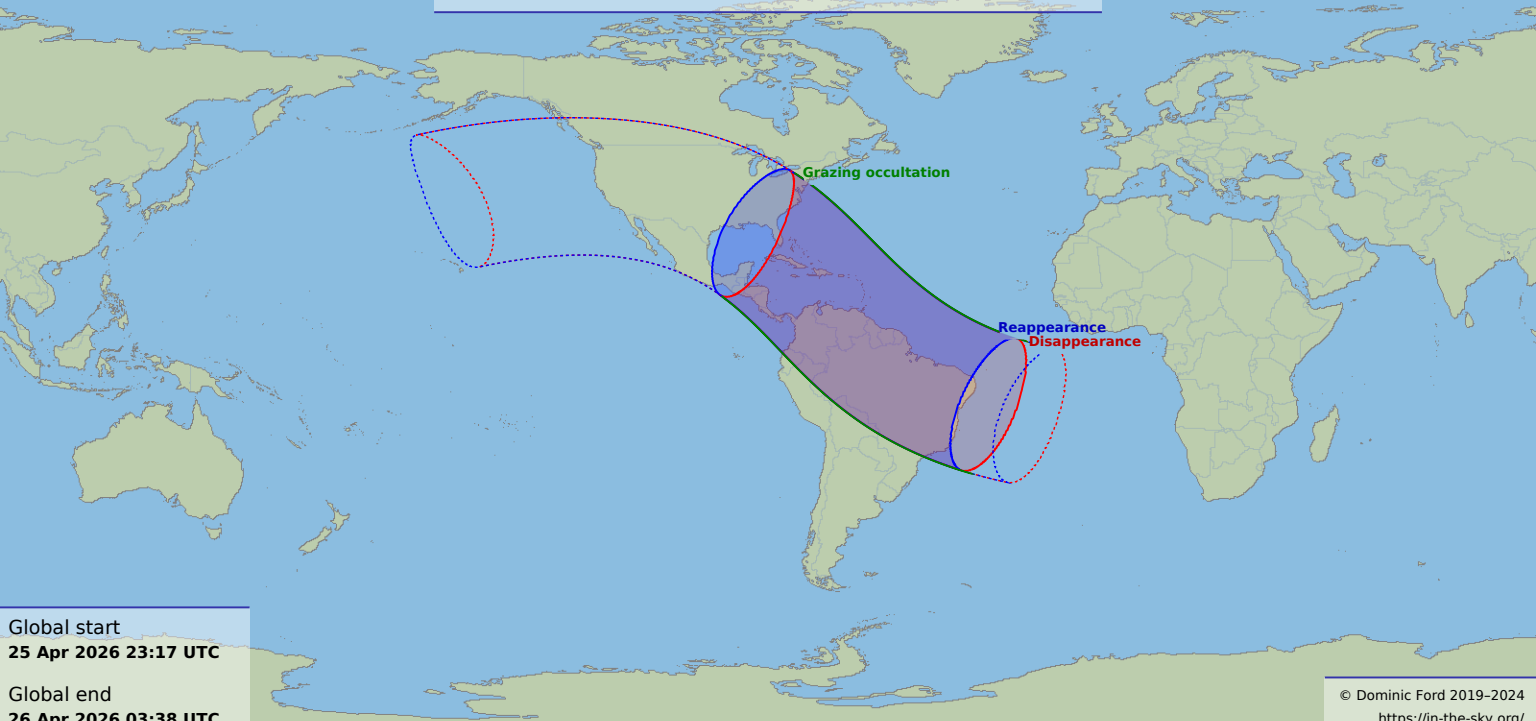

# Visibility of the lunar occultation of Regulus on 26 Apr 2026

Global start  
25 Apr 2026 23:17 UTC

Global end  
26 Apr 2026 03:38 UTC