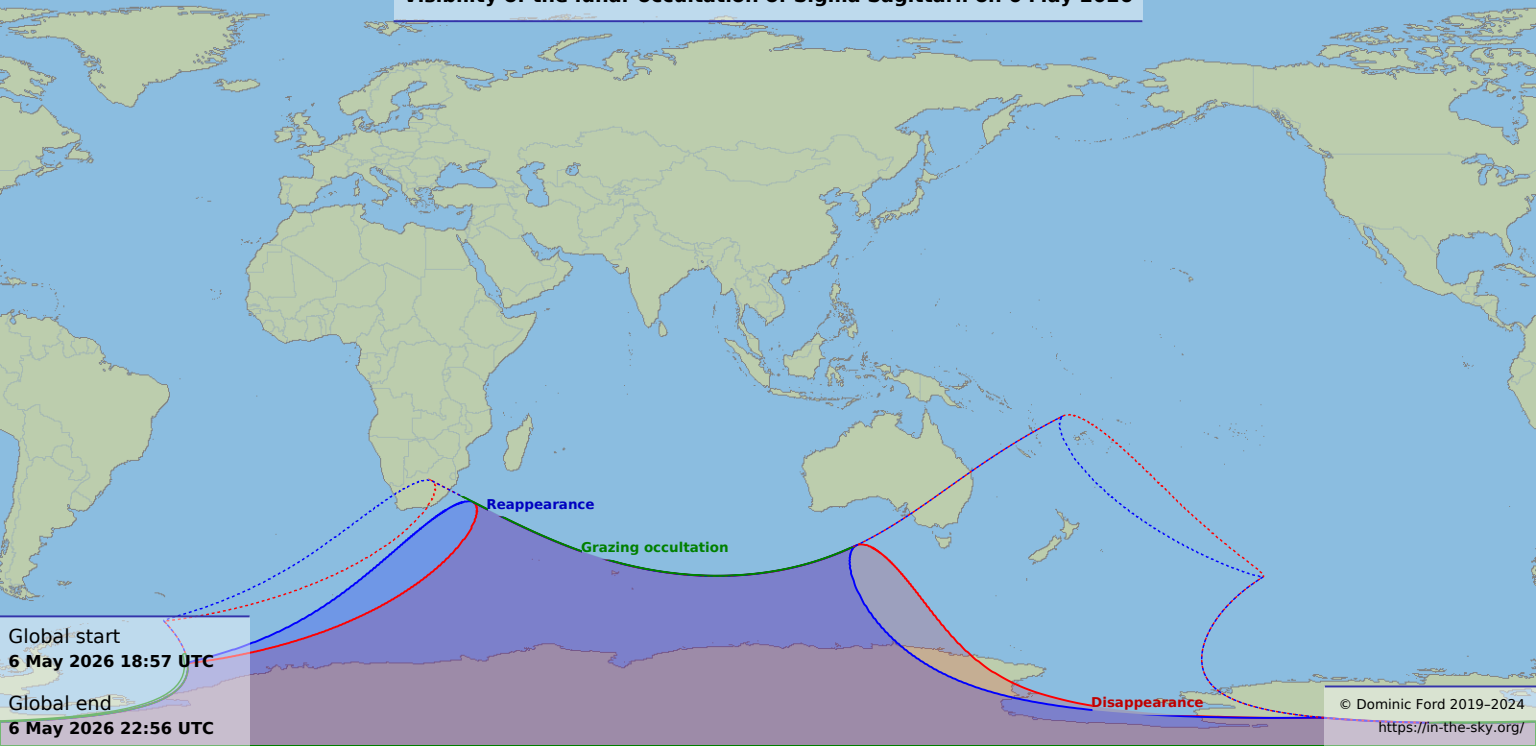

Visibility of the lunar occultation of Sigma Sagittarii on 6 May 2026

Global start
6 May 2026 18:57 UTC

Global end
6 May 2026 22:56 UTC