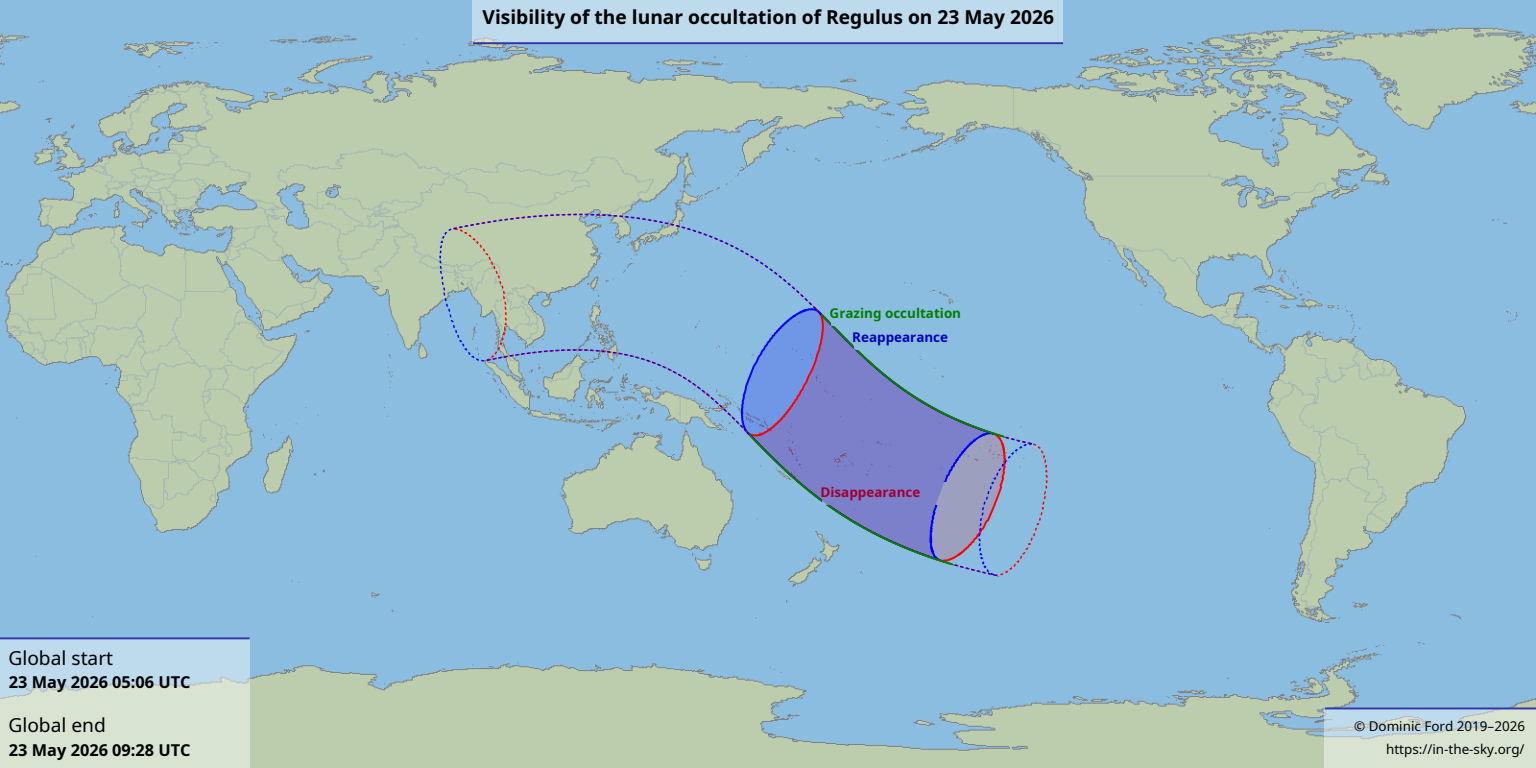

Visibility of the lunar occultation of Regulus on 23 May 2026

Global start
23 May 2026 05:06 UTC

Global end
23 May 2026 09:28 UTC