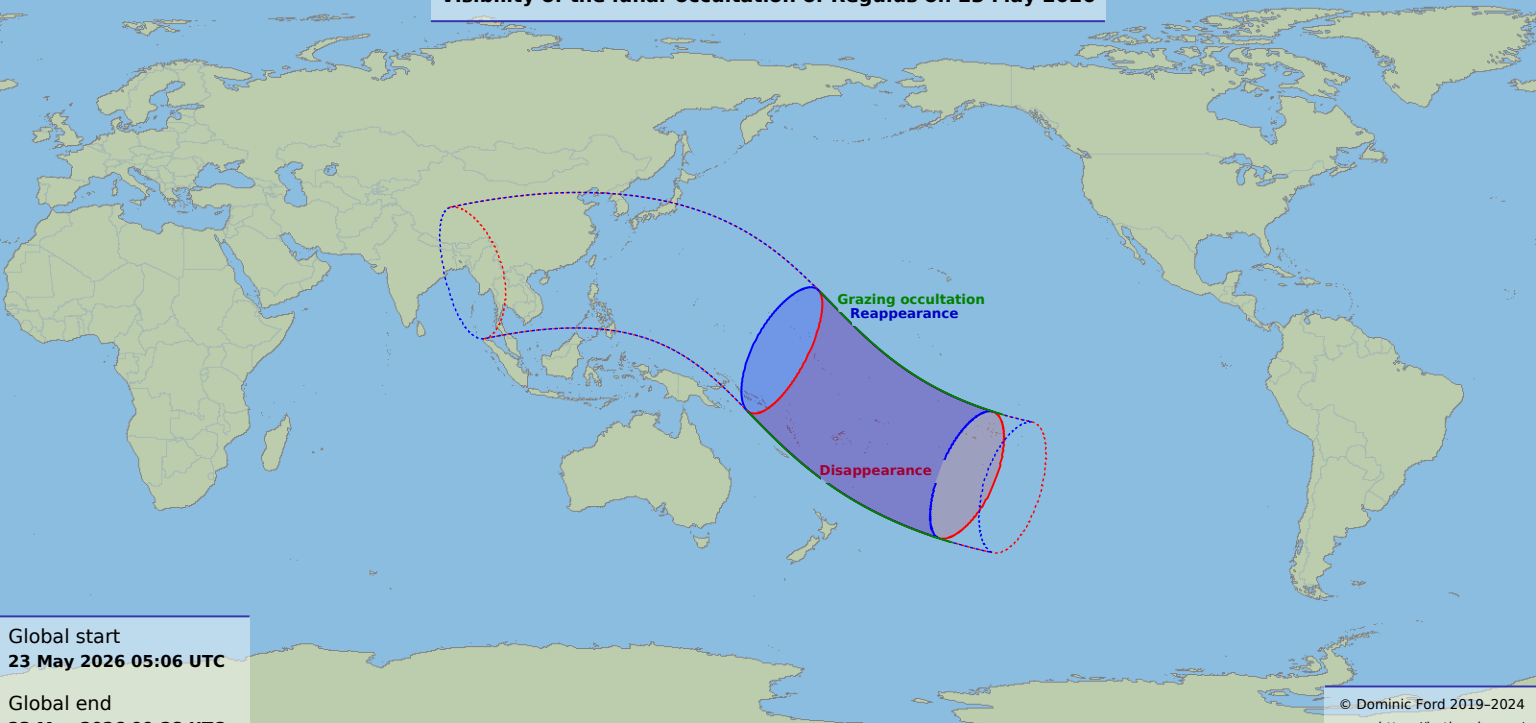

Visibility of the lunar occultation of Regulus on 23 May 2026

Global start
23 May 2026 05:06 UTC

Global end
23 May 2026 09:28 UTC