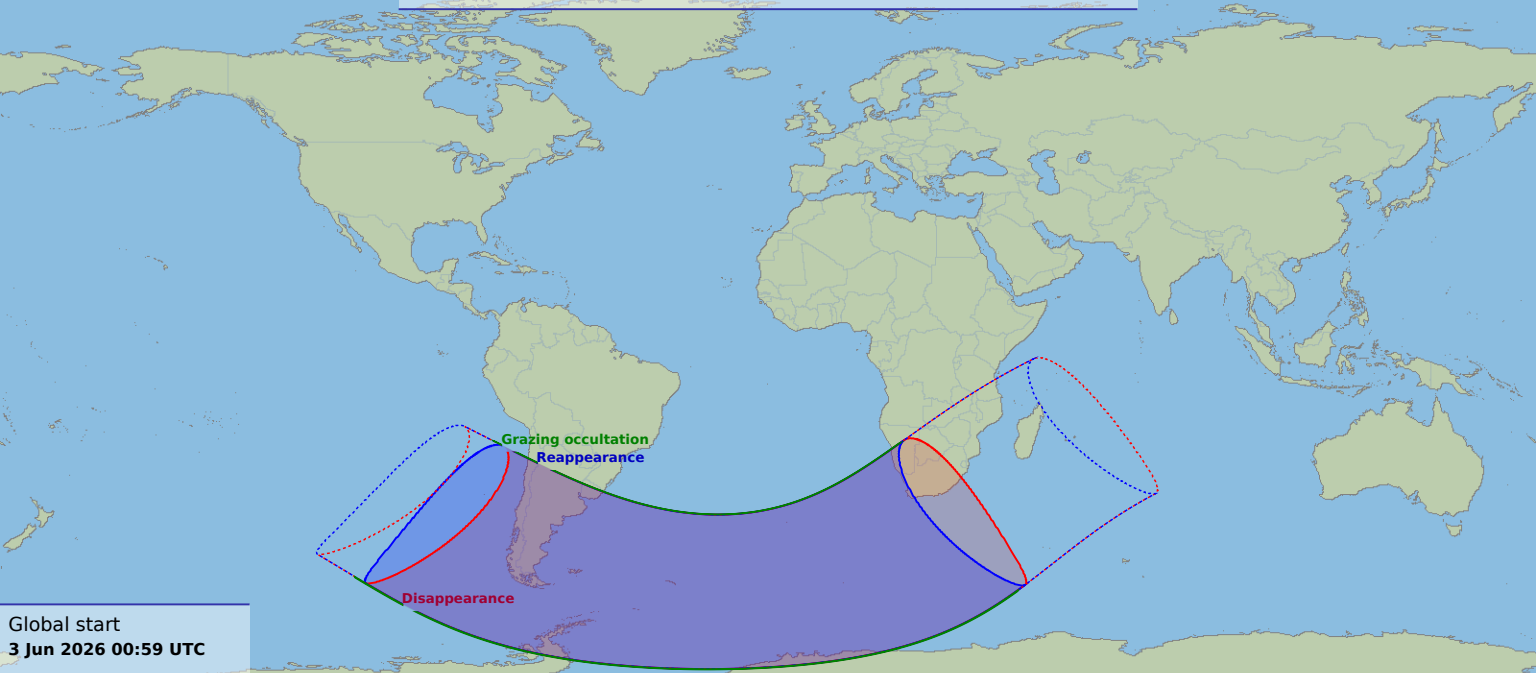

# Visibility of the lunar occultation of Sigma Sagittarii on 3 Jun 2026

Global start  
3 Jun 2026 00:59 UTC

Global end  
3 Jun 2026 05:18 UTC