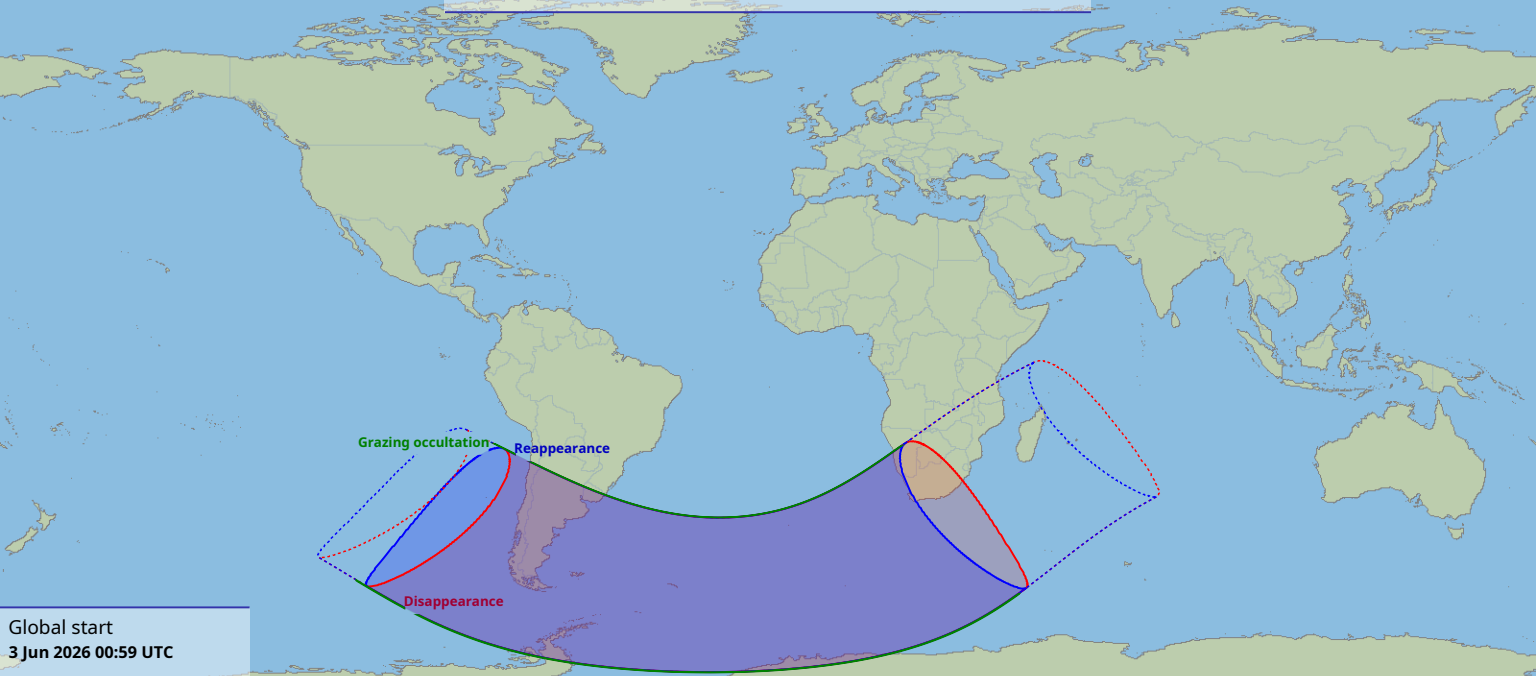

# Visibility of the lunar occultation of Sigma Sagittarii on 3 Jun 2026

Global start  
3 Jun 2026 00:59 UTC

Global end  
3 Jun 2026 05:17 UTC