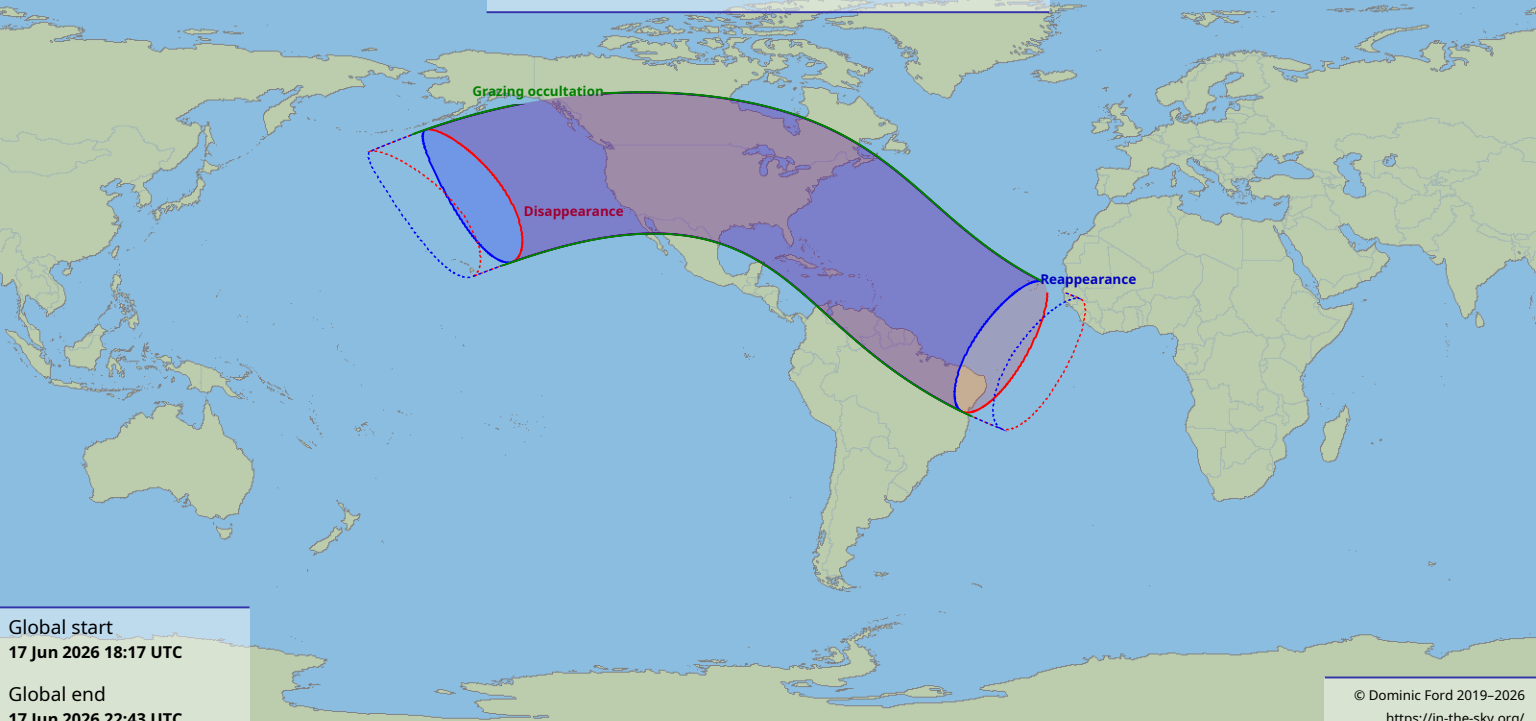

Visibility of the lunar occultation of Venus on 17 Jun 2026

Global start
17 Jun 2026 18:17 UTC

Global end
17 Jun 2026 22:43 UTC