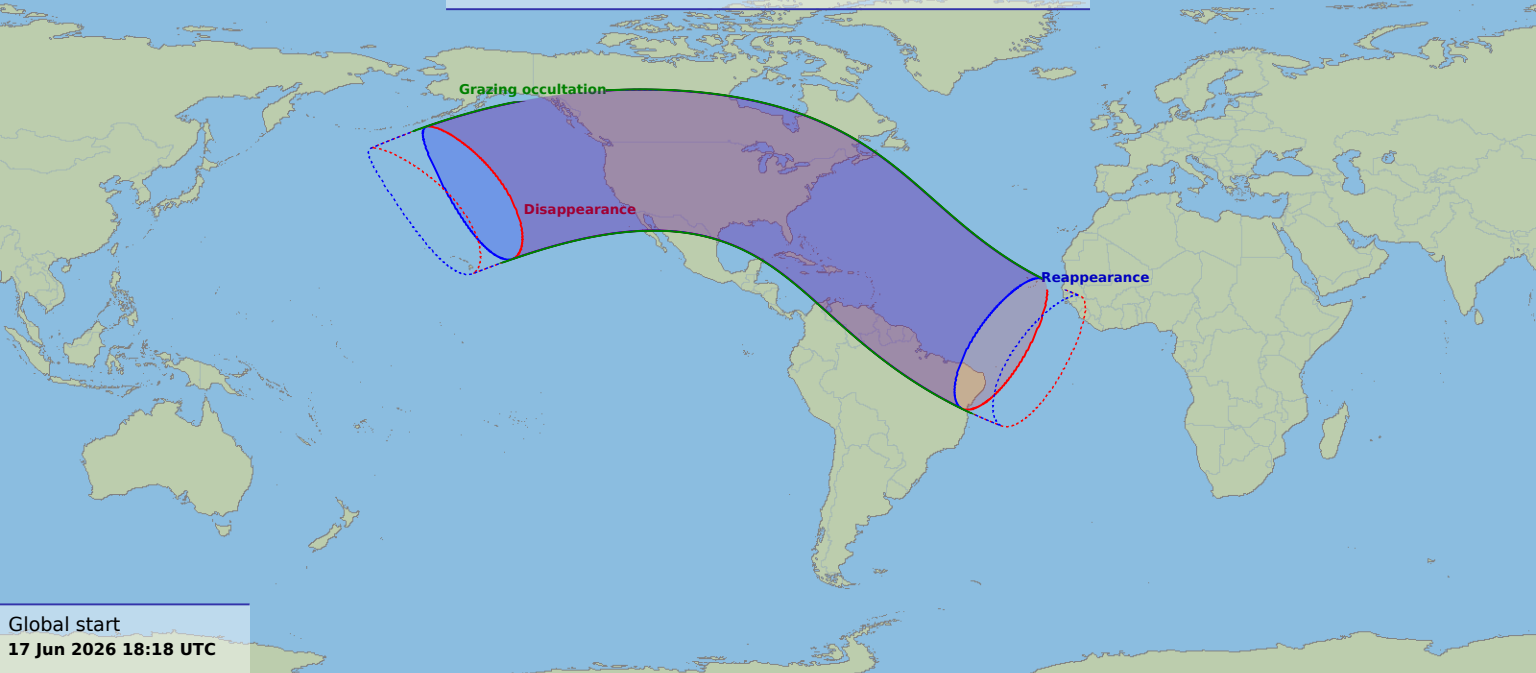

Visibility of the lunar occultation of Venus on 17 Jun 2026

Global start
17 Jun 2026 18:18 UTC

Global end
17 Jun 2026 22:43 UTC