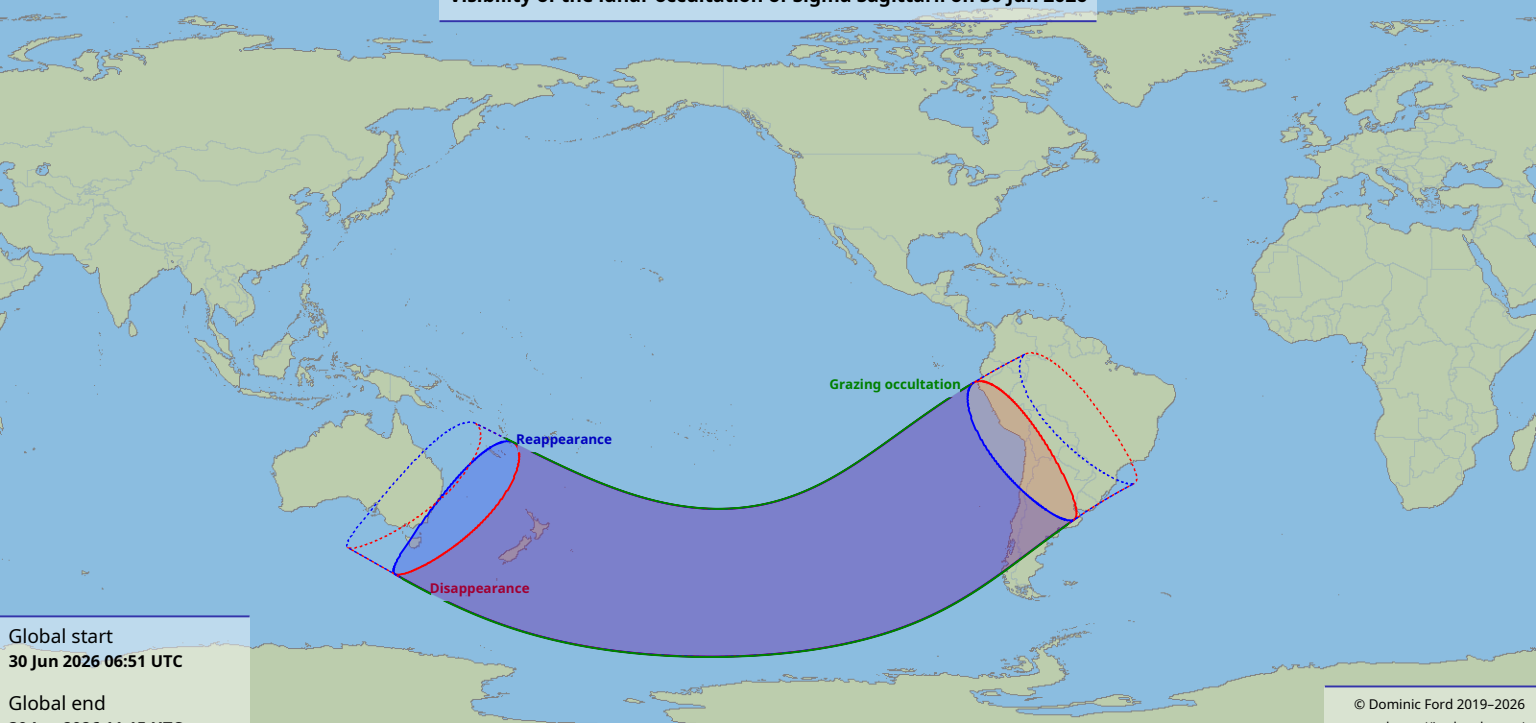

Visibility of the lunar occultation of Sigma Sagittarii on 30 Jun 2026

Global start
30 Jun 2026 06:51 UTC

Global end
30 Jun 2026 11:15 UTC