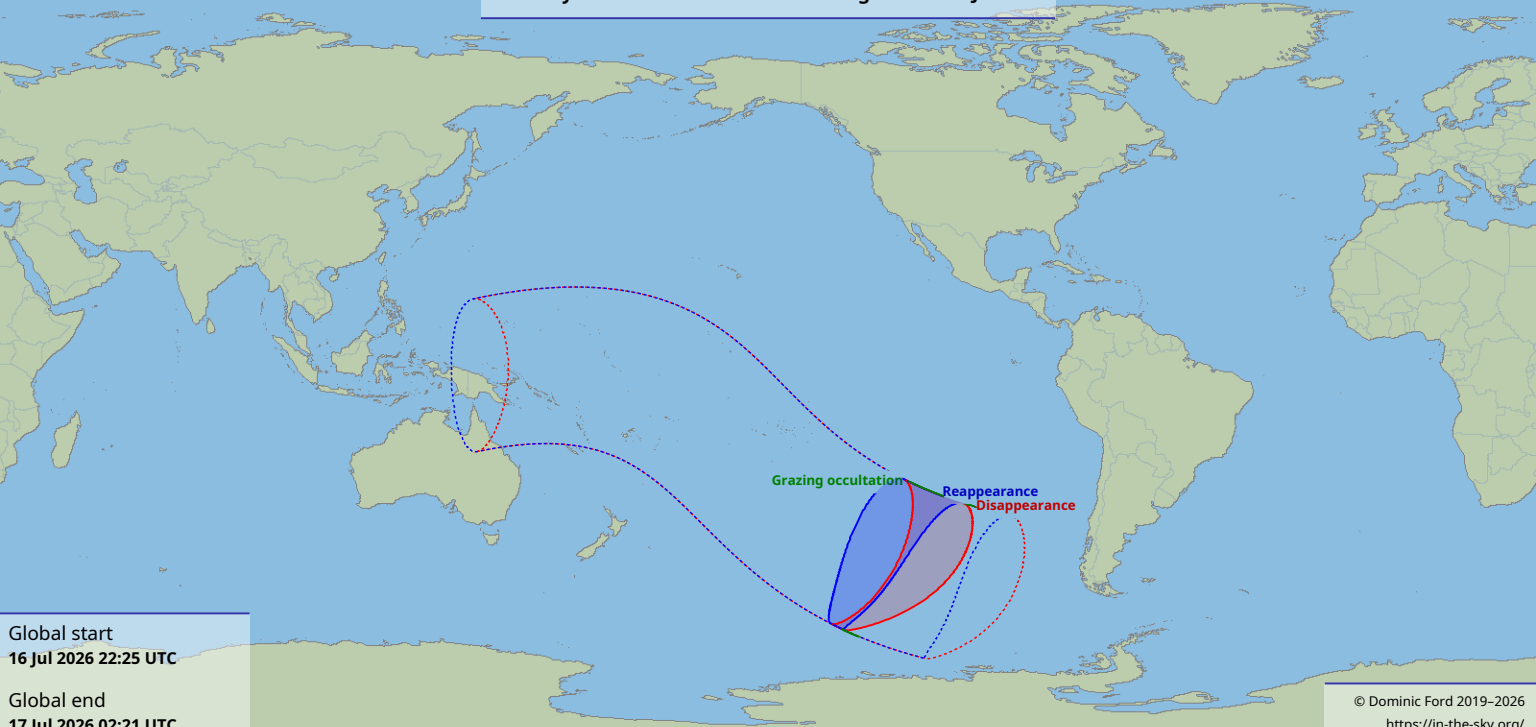

# Visibility of the lunar occultation of Regulus on 17 Jul 2026

Global start  
16 Jul 2026 22:25 UTC

Global end  
17 Jul 2026 02:21 UTC