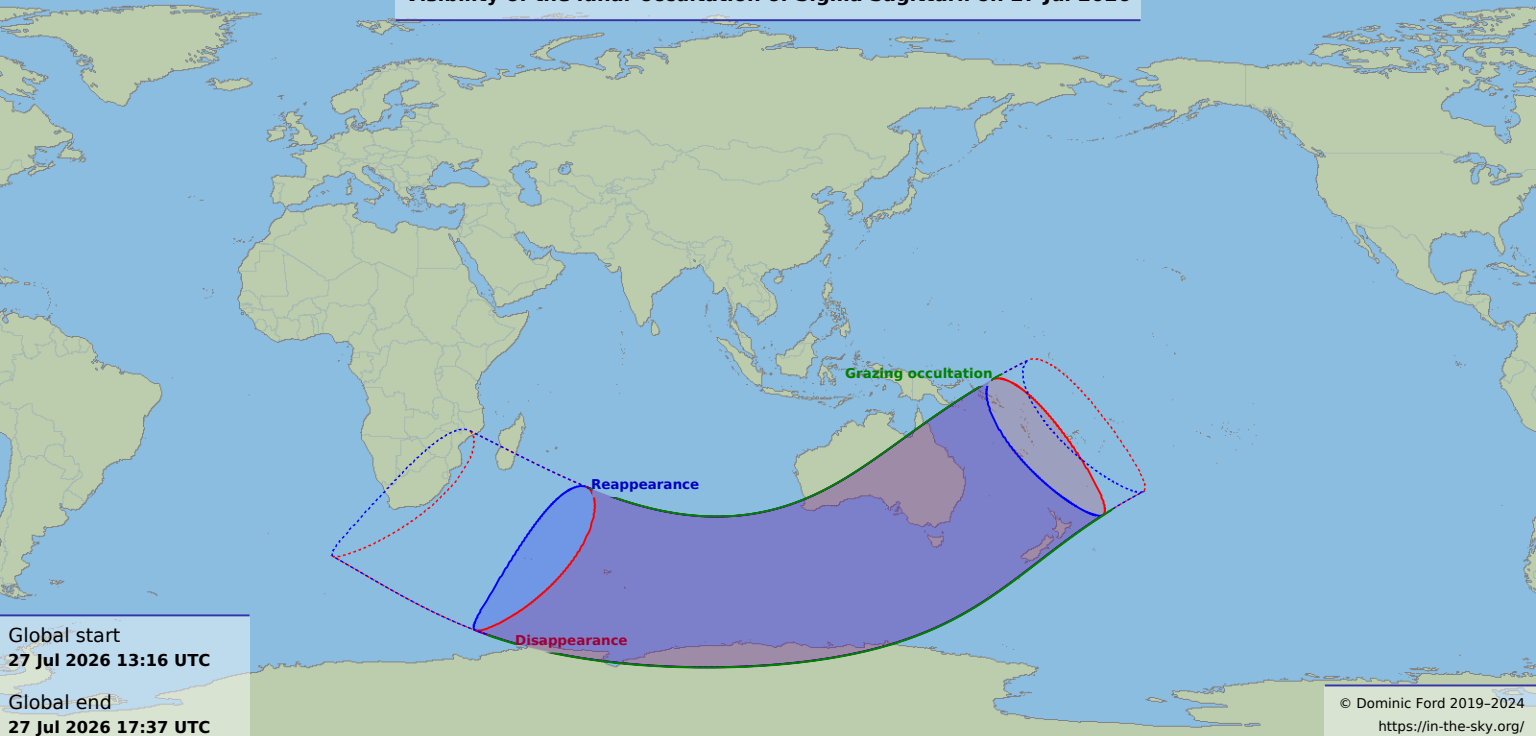

Visibility of the lunar occultation of Sigma Sagittarii on 27 Jul 2026

Global start
27 Jul 2026 13:16 UTC

Global end
27 Jul 2026 17:37 UTC