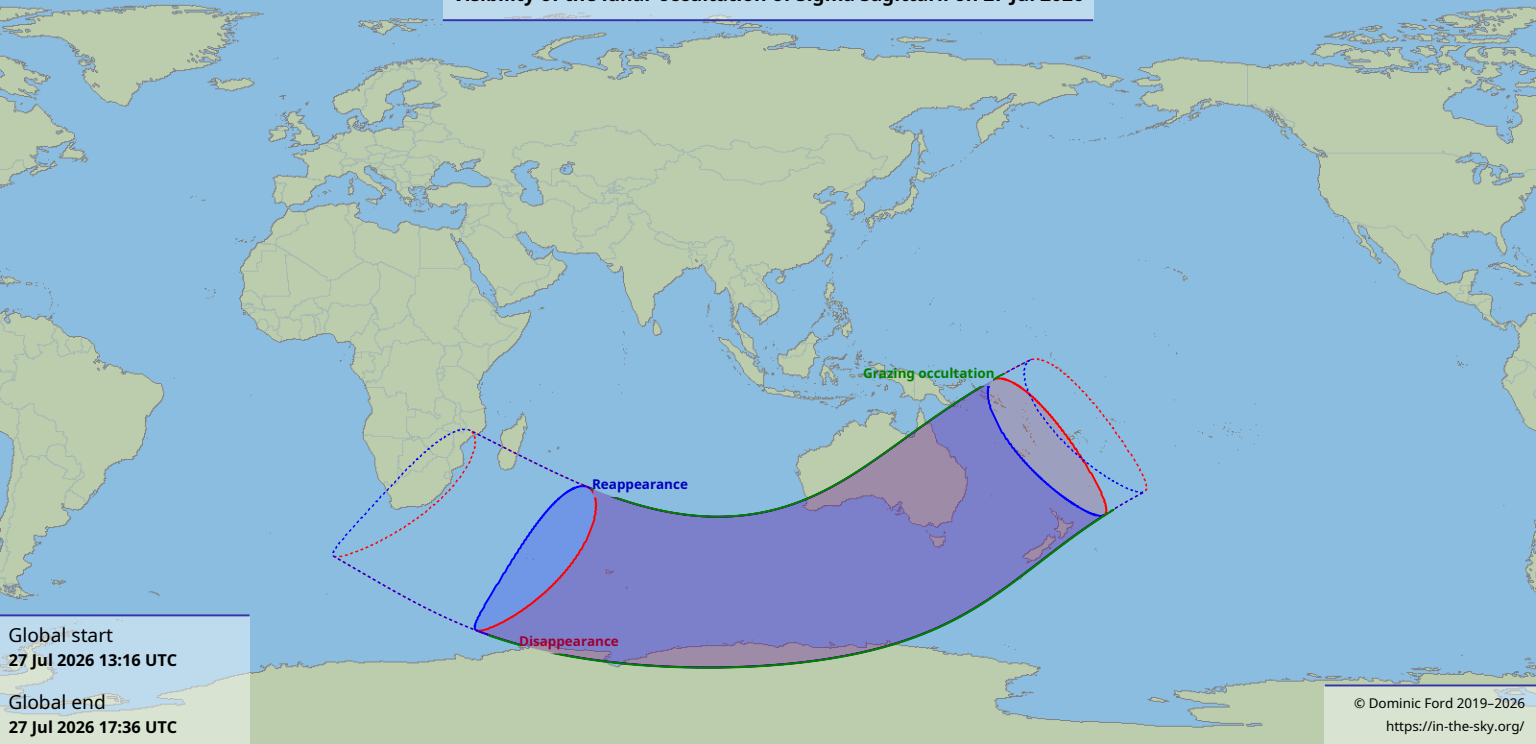

# Visibility of the lunar occultation of Sigma Sagittarii on 27 Jul 2026

Global start  
27 Jul 2026 13:16 UTC

Global end  
27 Jul 2026 17:36 UTC